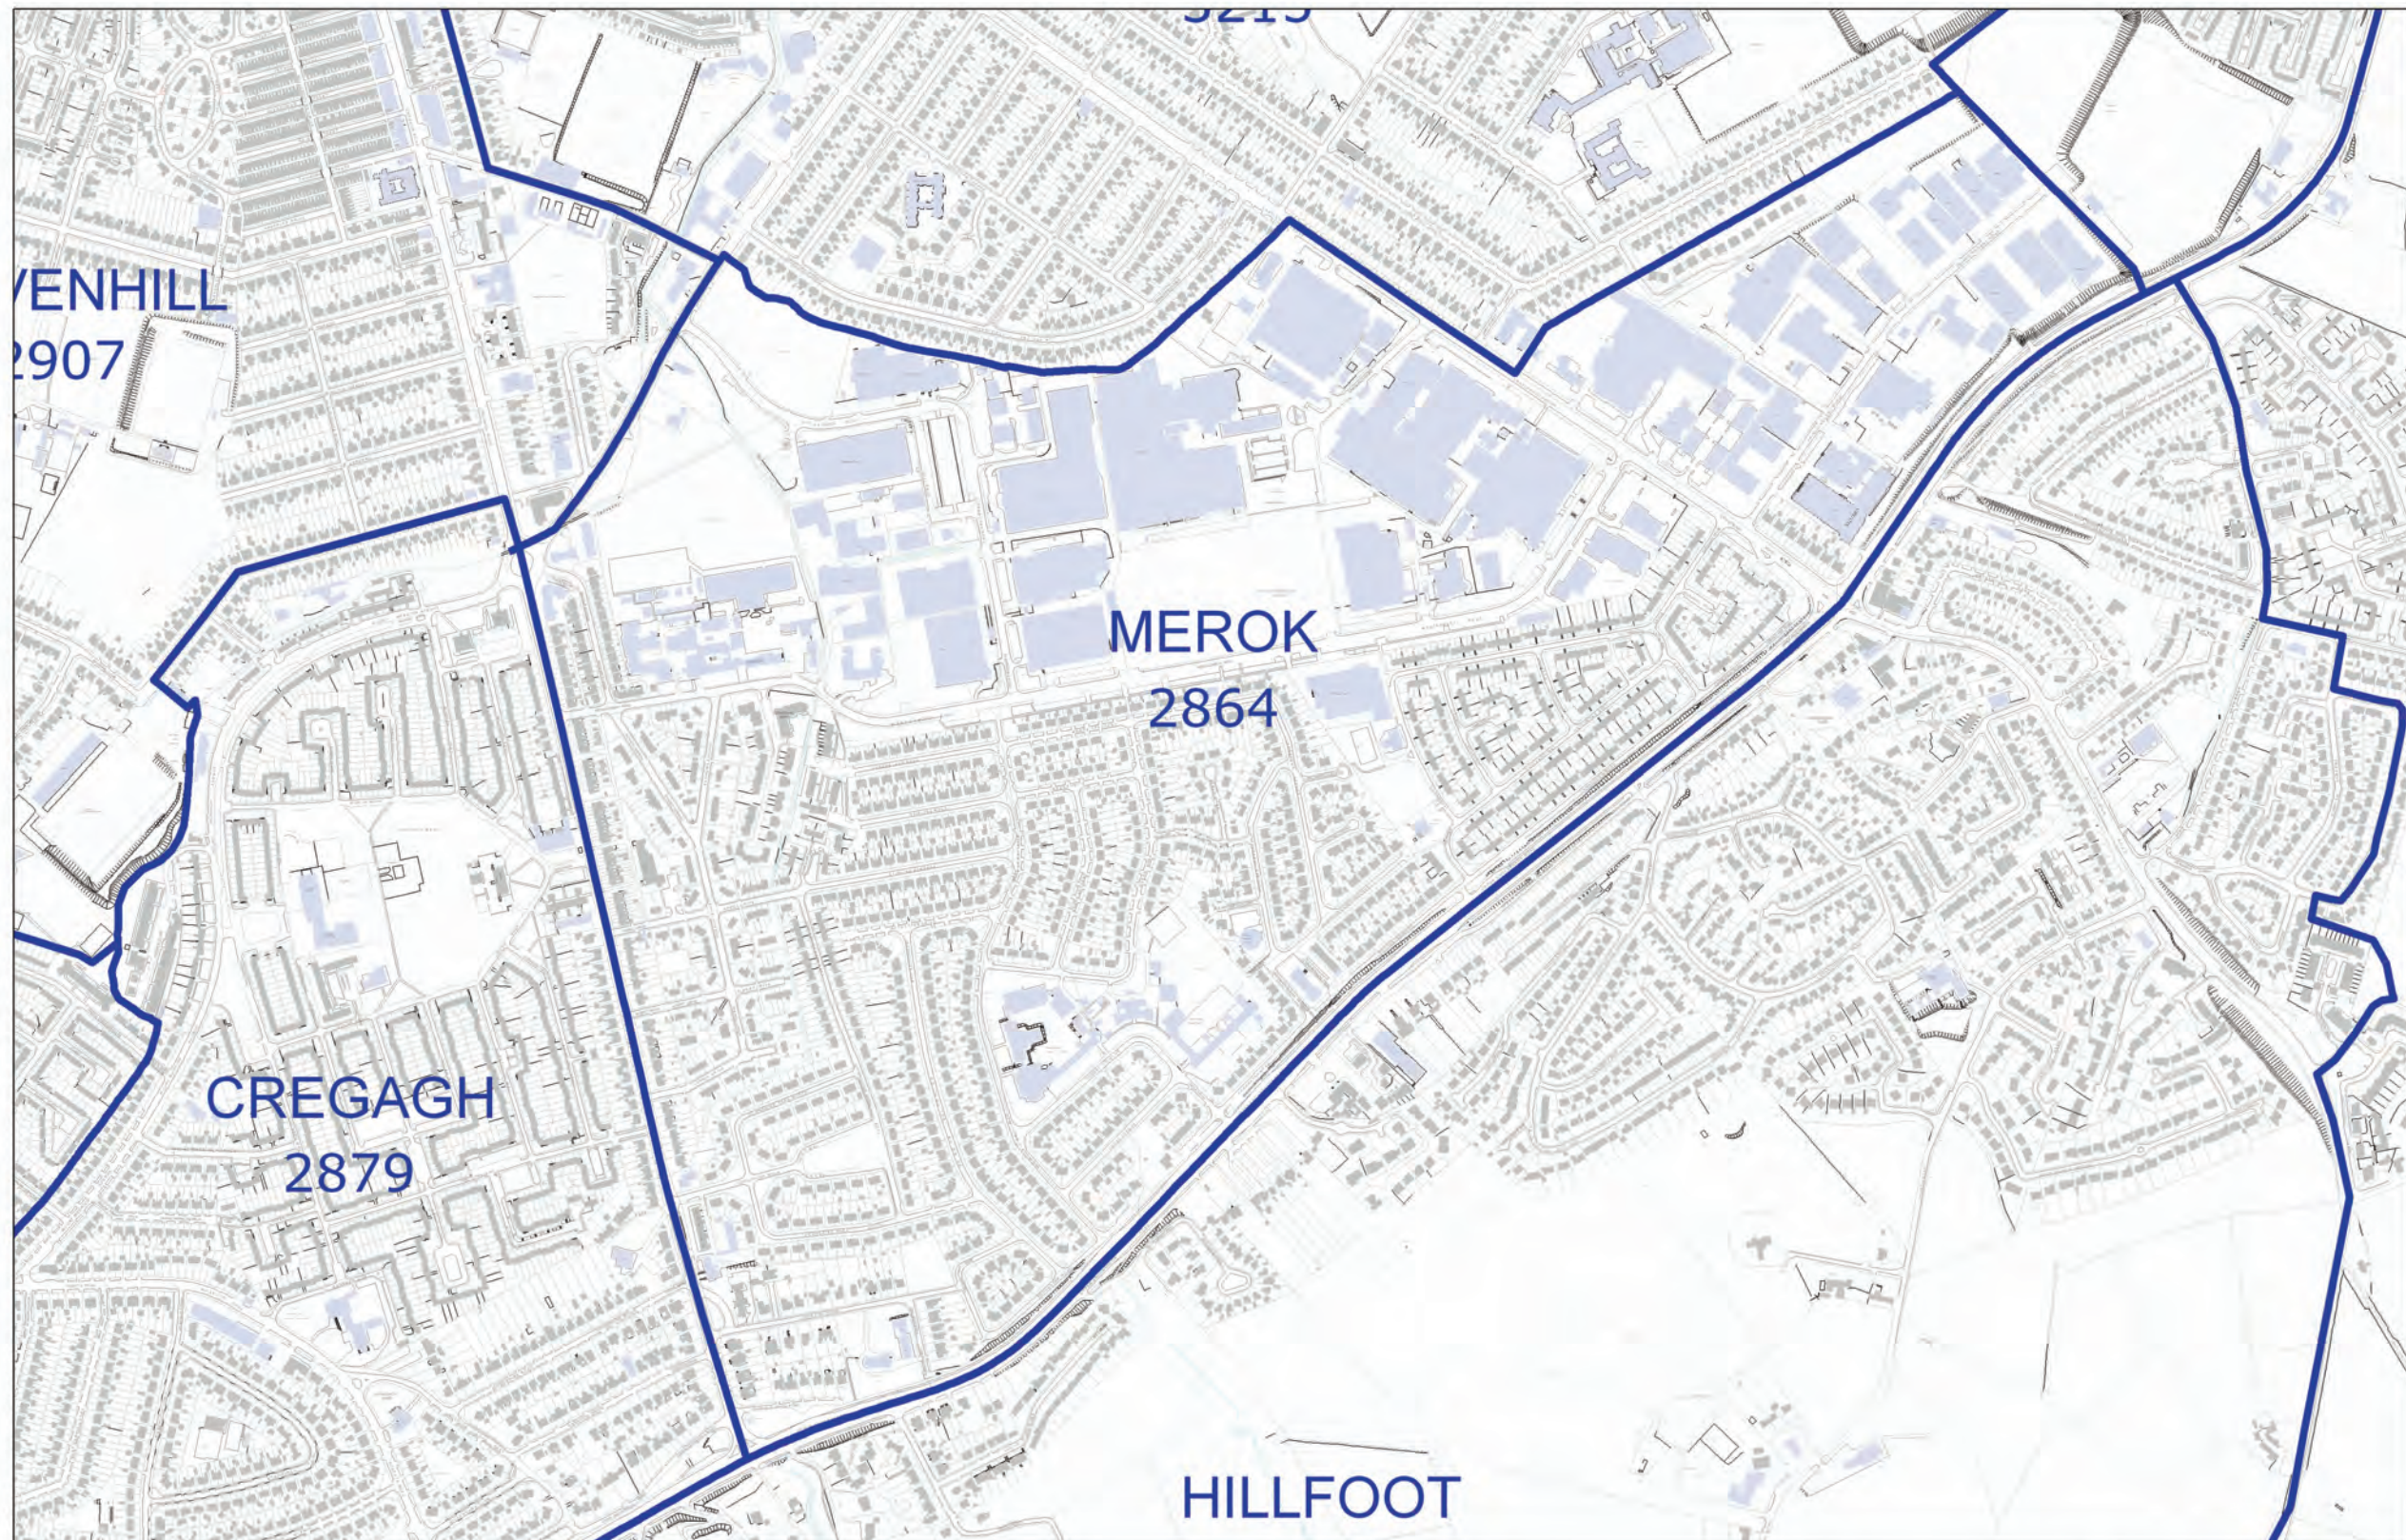

LOCAL GOVERNMENT BOUNDARIES COMMISSIONER FOR NORTHERN IRELAND

This map displays the proposed wards and their electorate totals within Belfast City Council.

Web: <http://www.lgbc-ni.org>
E-mail: webmail@lgbc-ni.org

— LOCAL GOVERNMENT DISTRICT
— WARD

Due to the constraints of scale some ward names are not shown.

© Crown Copyright 2008