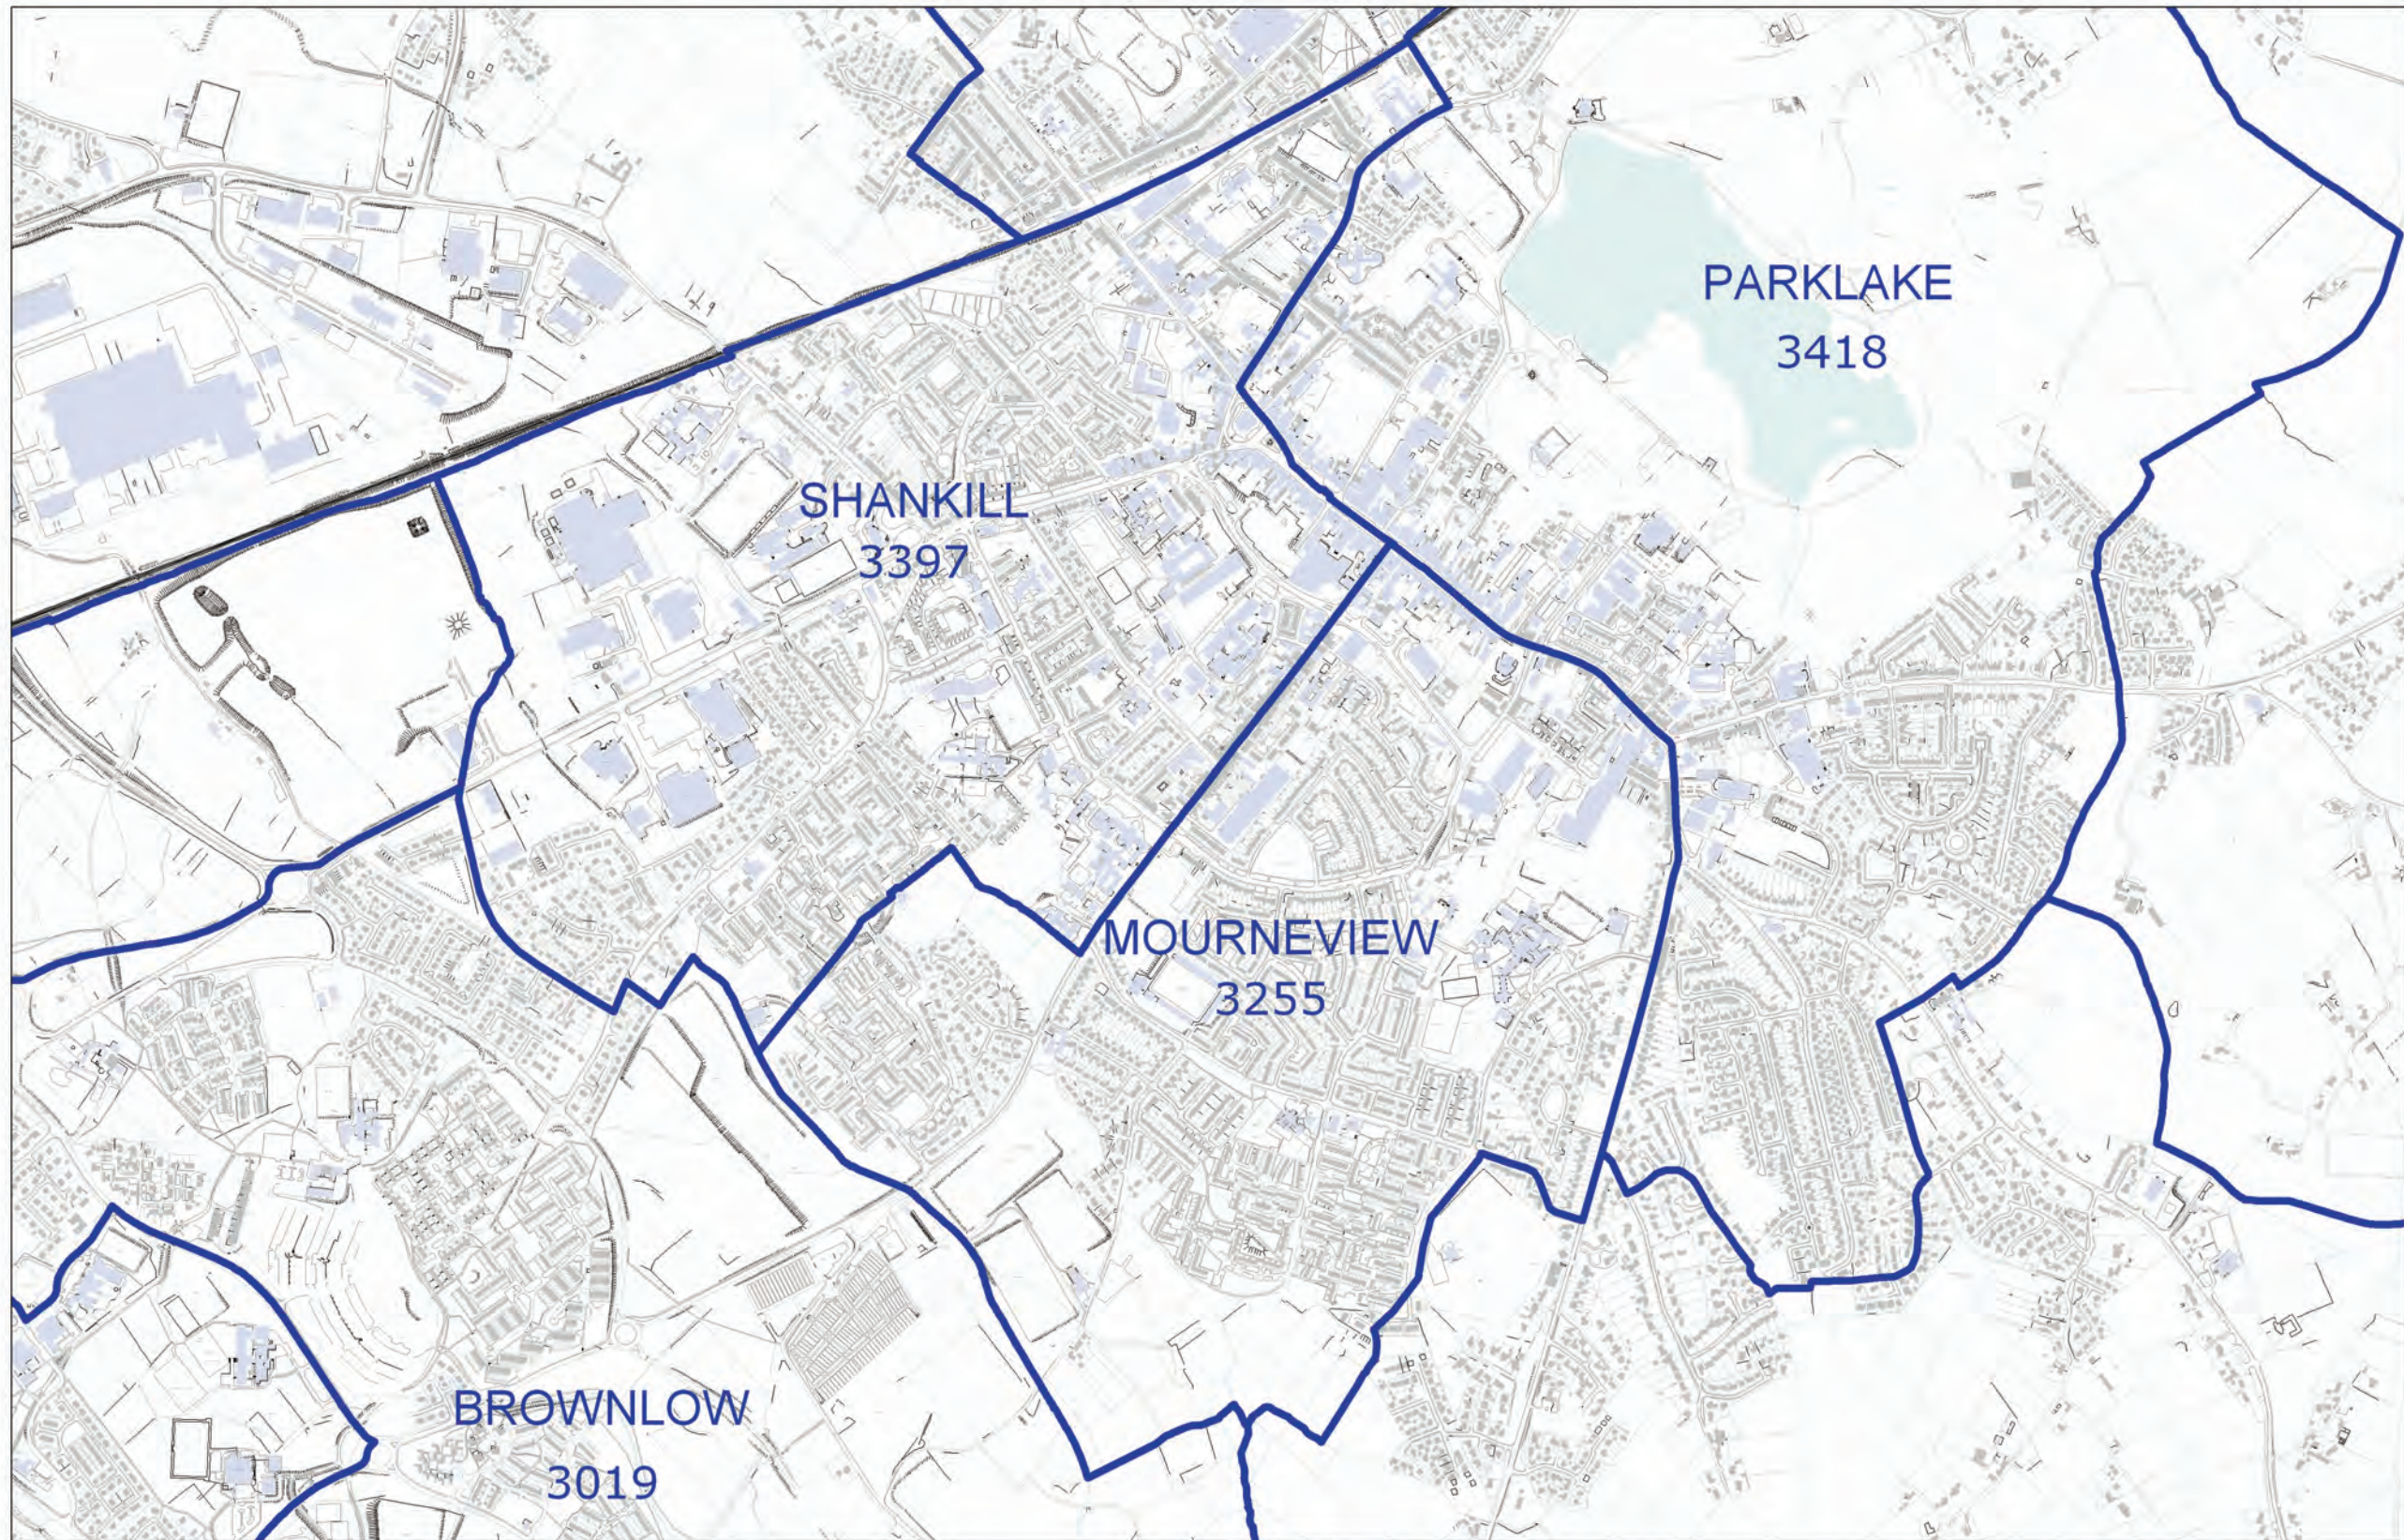

## LOCAL GOVERNMENT BOUNDARIES COMMISSIONER FOR NORTHERN IRELAND

This map displays the proposed wards and their electorate totals within Armagh City and Bann District Council.

Web: <http://www.lgbc-ni.org>  
E-mail: [webmail@lgbc-ni.org](mailto:webmail@lgbc-ni.org)

— LOCAL GOVERNMENT DISTRICT  
— WARD

Due to the constraints of scale some ward names are not shown.

© Crown Copyright 2008