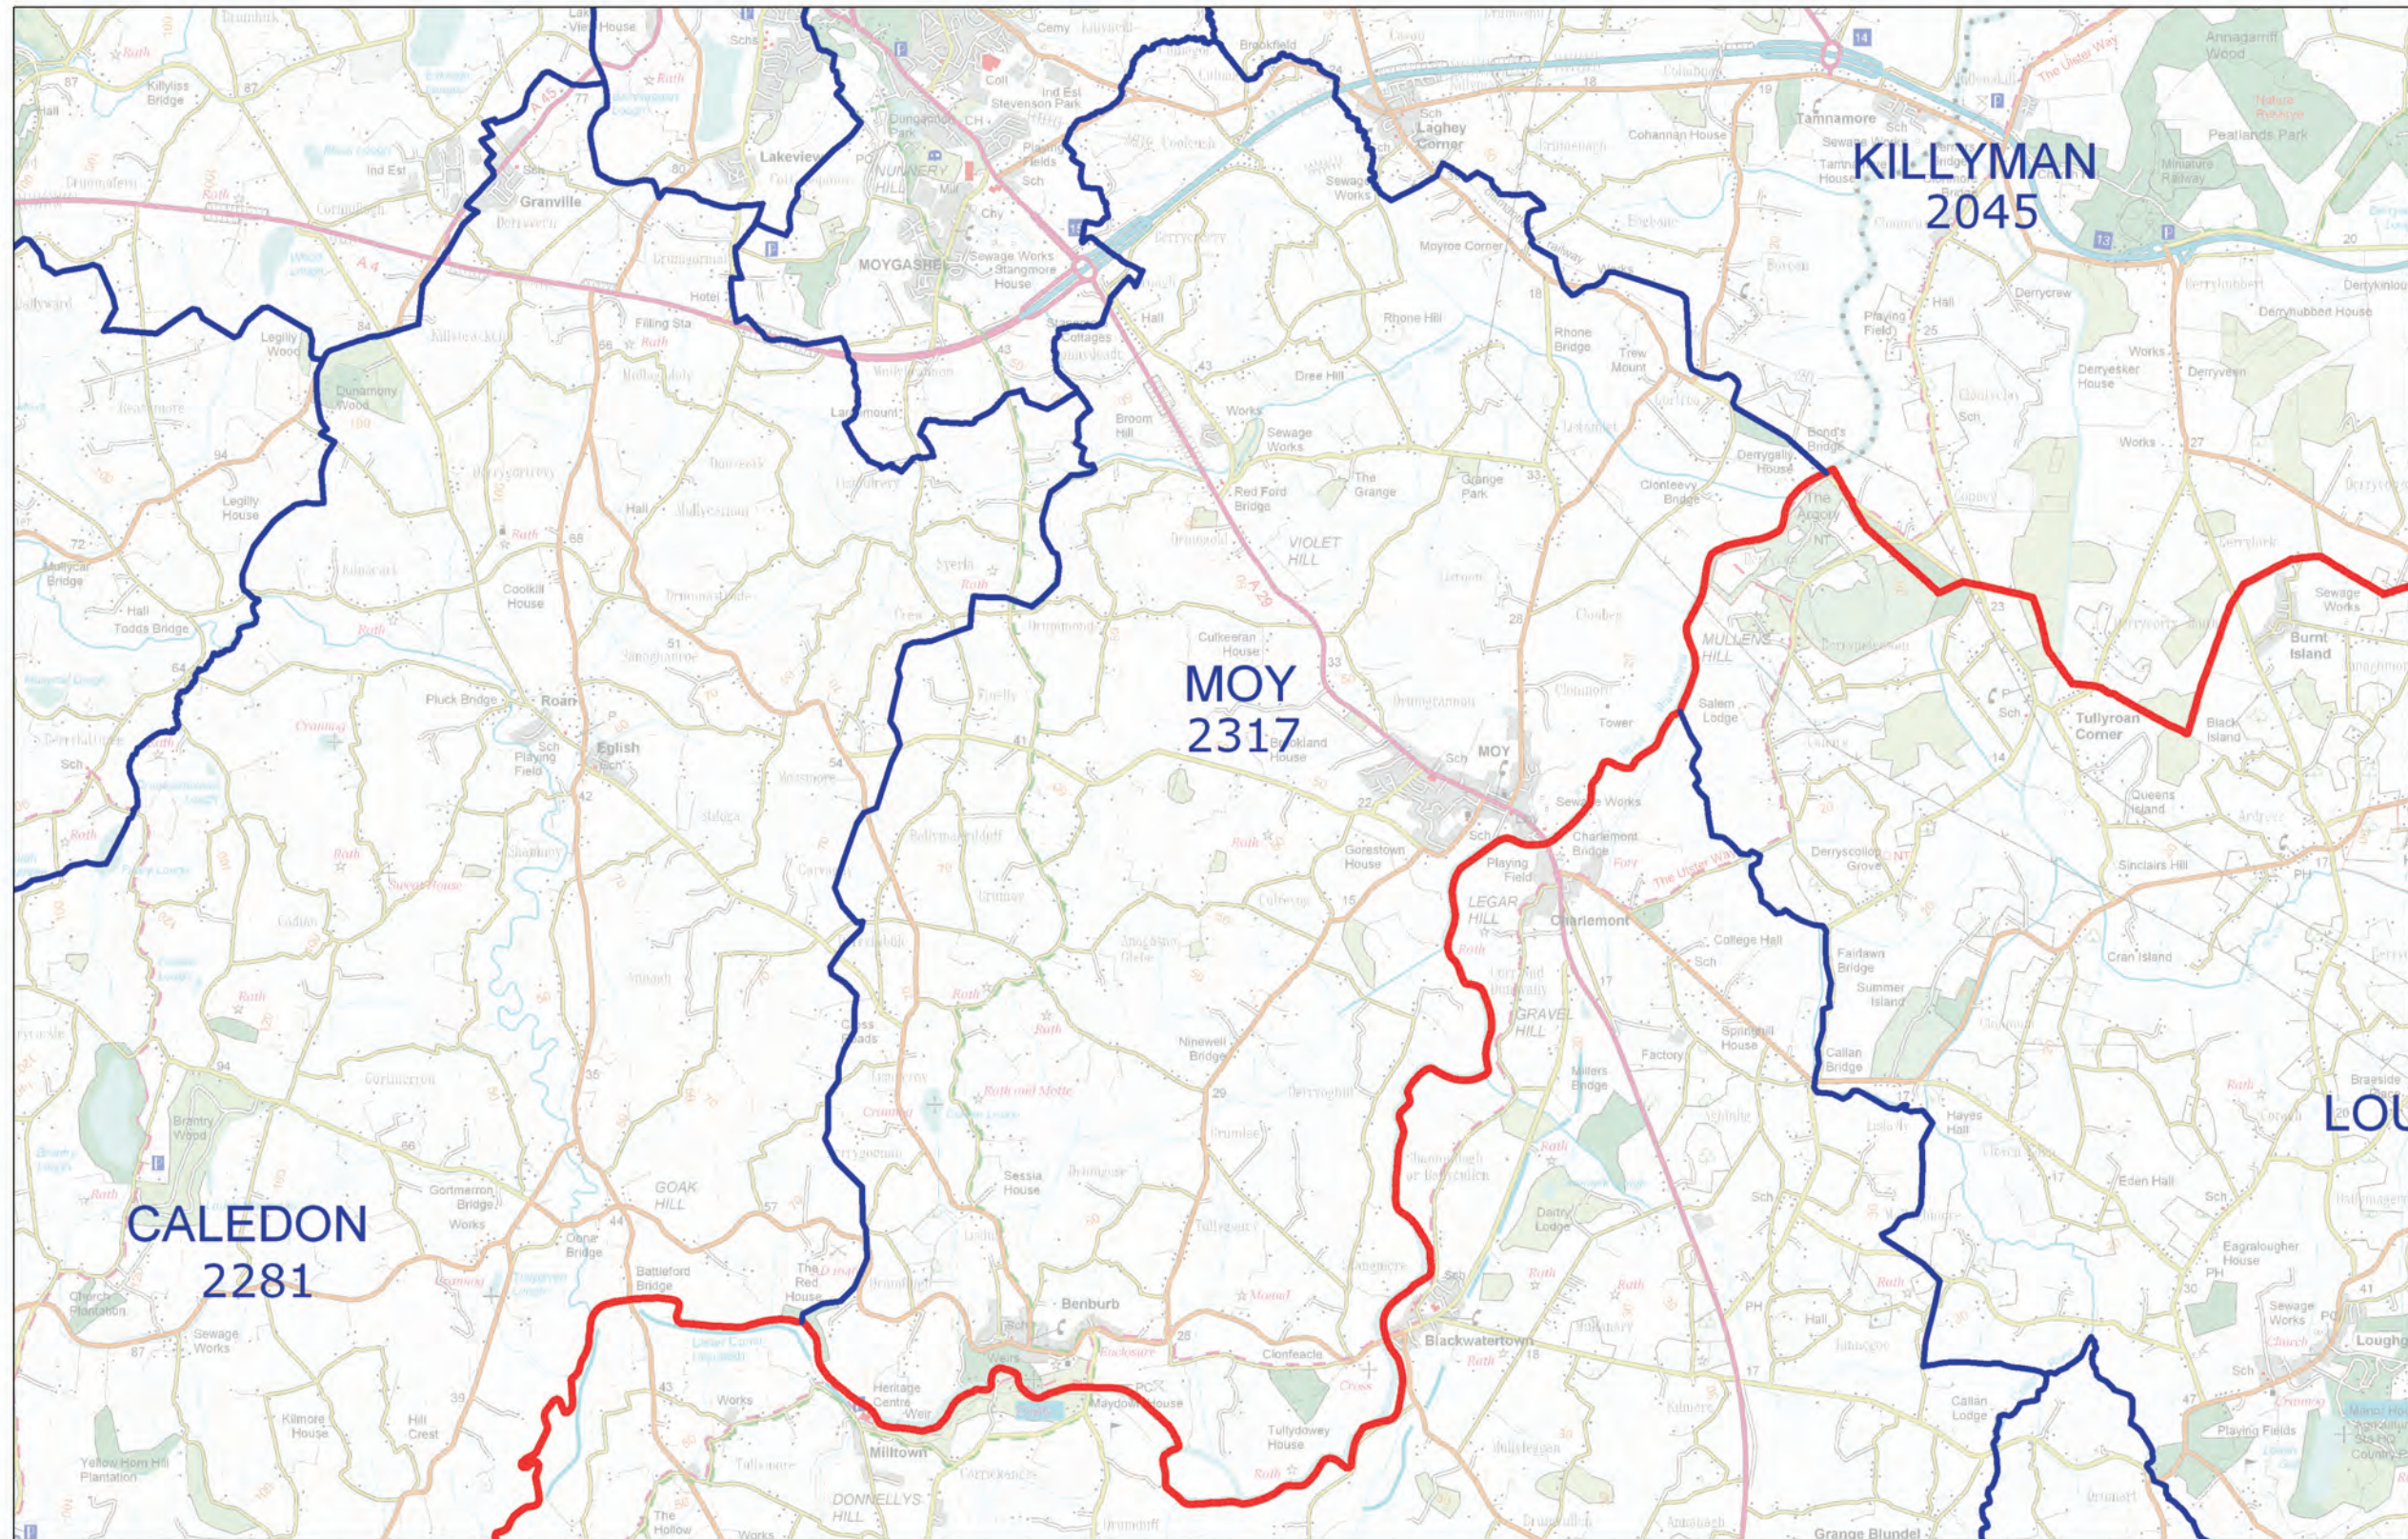

LOCAL GOVERNMENT BOUNDARIES COMMISSIONER FOR NORTHERN IRELAND

This map displays the proposed wards and their electorate totals within Mid Ulster District Council.

Web: <http://www.lgbc-ni.org>
E-mail: webmail@lgbc-ni.org

— LOCAL GOVERNMENT DISTRICT
— WARD

Due to the constraints of scale some ward names are not shown.

© Crown Copyright 2008