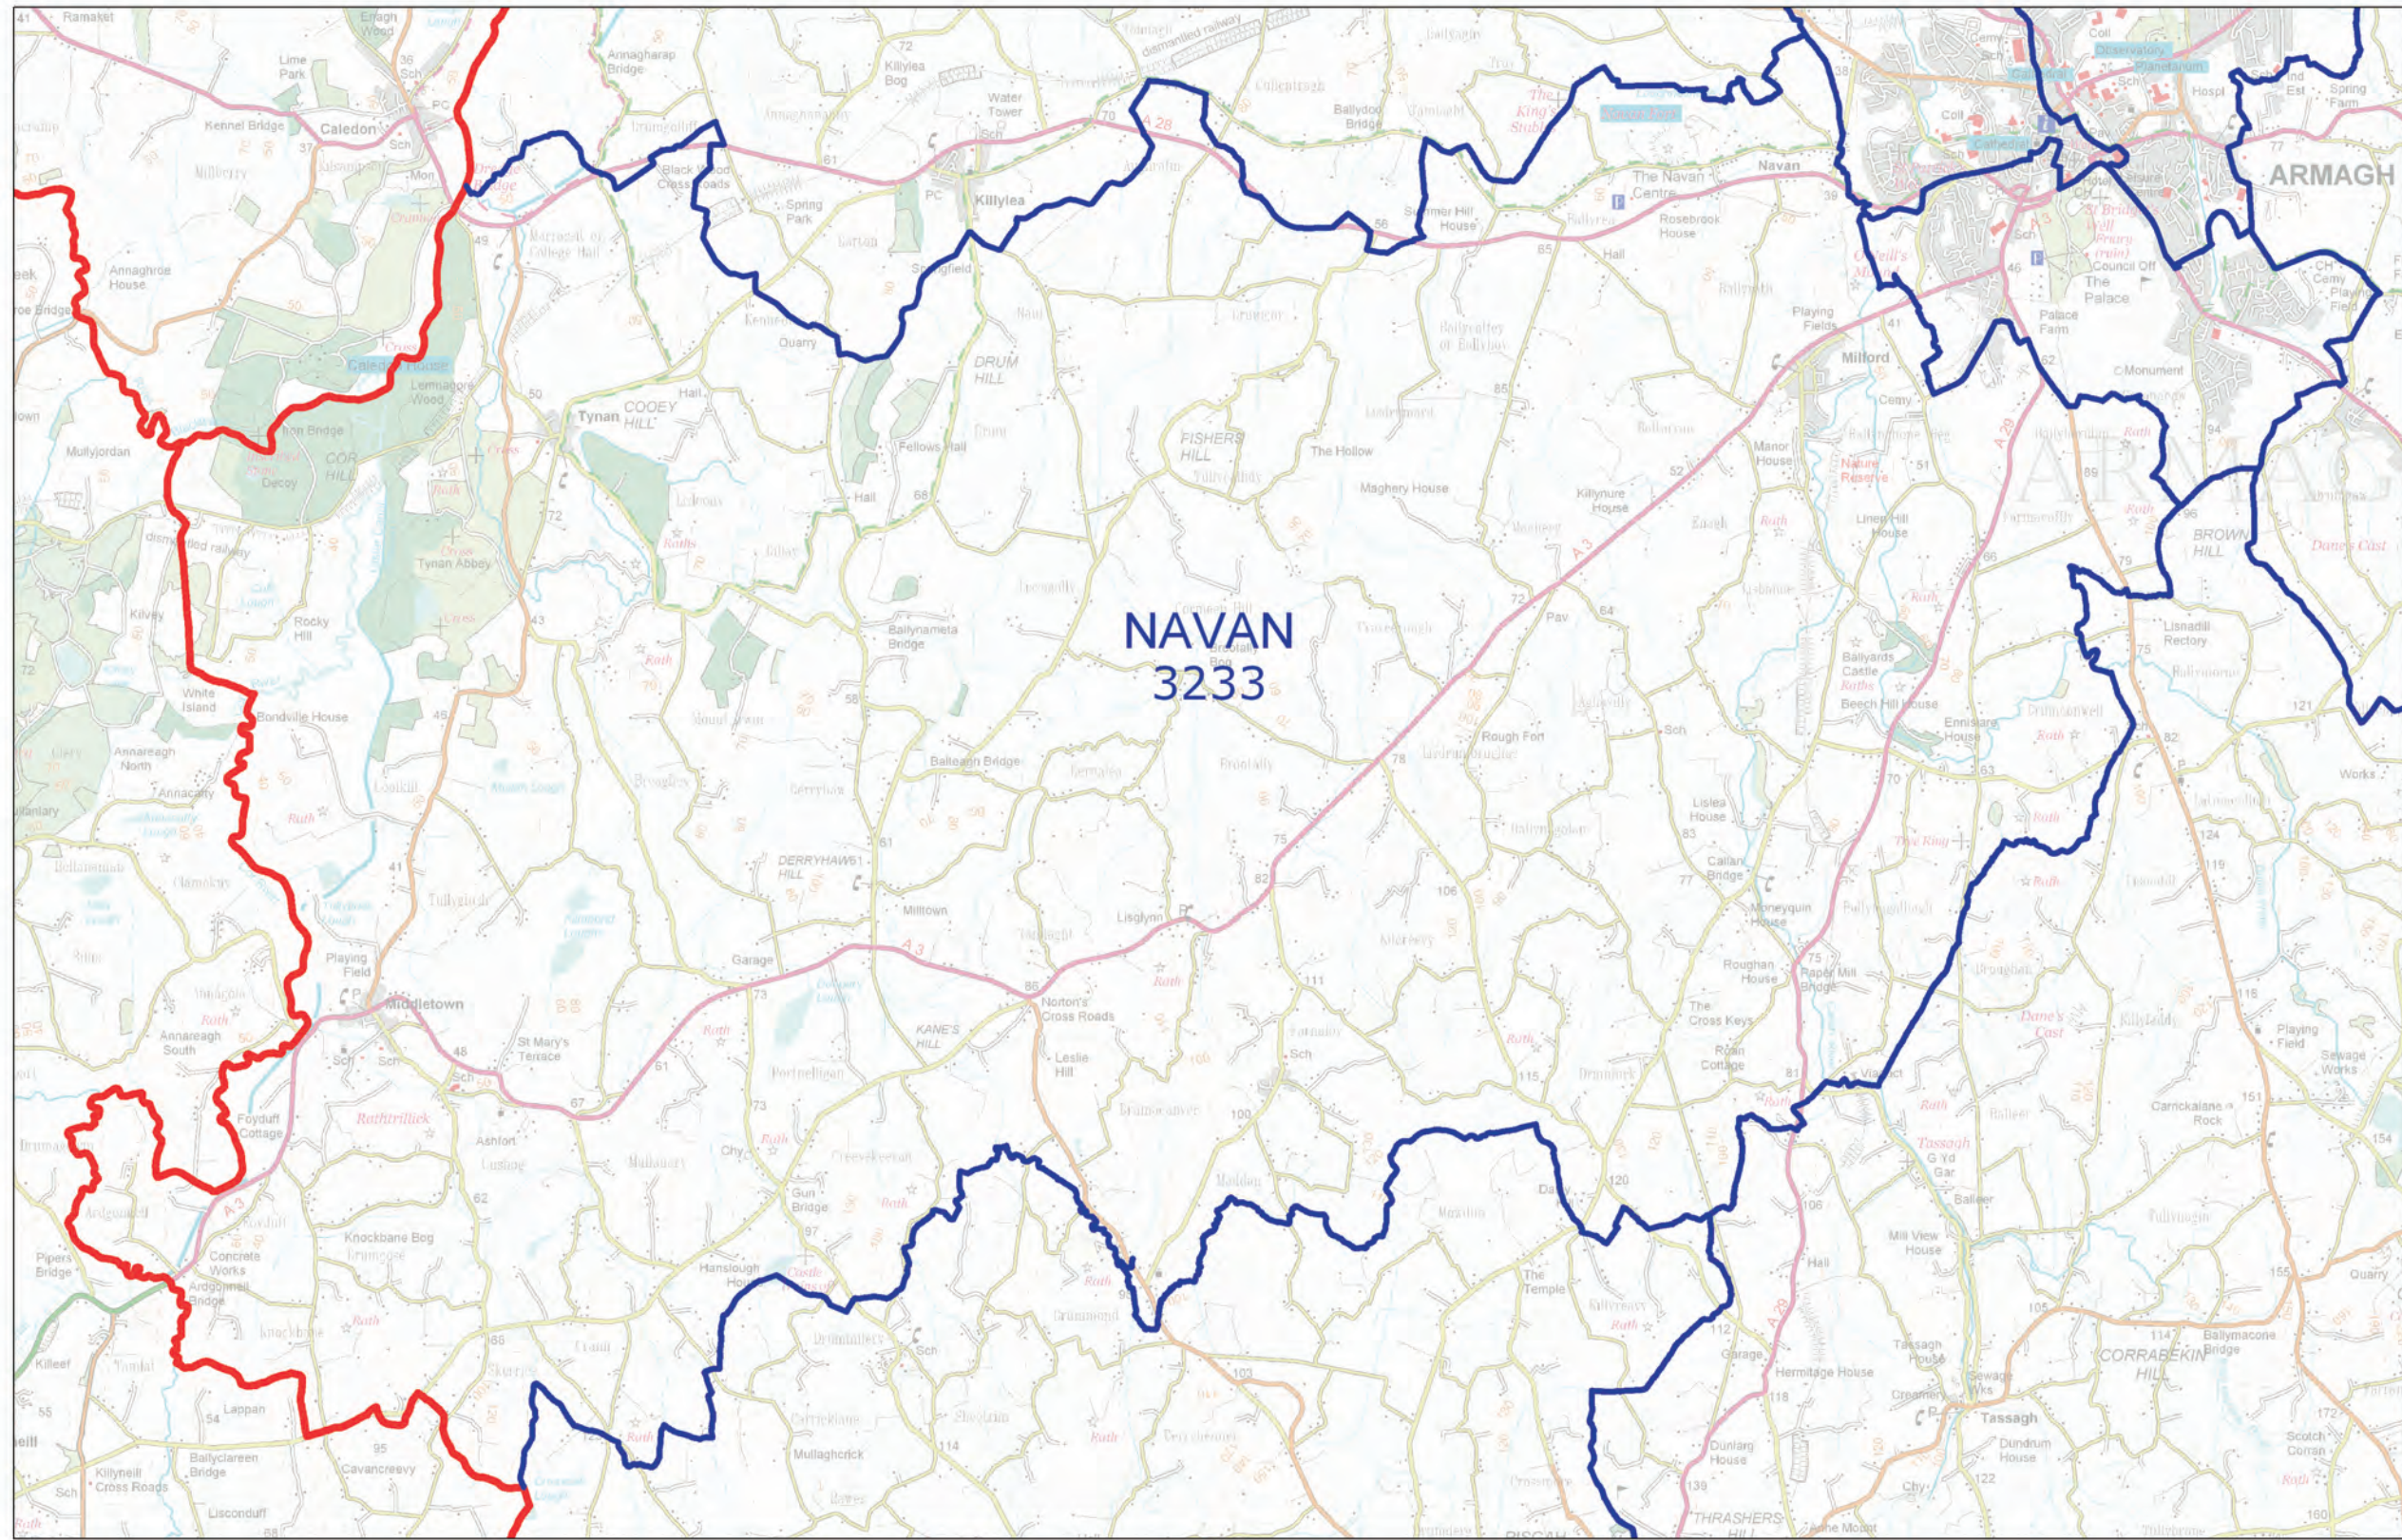

LOCAL GOVERNMENT BOUNDARIES COMMISSIONER FOR NORTHERN IRELAND

This map displays the proposed wards and their electorate totals within Armagh City and Bann District Council.

Web: <http://www.lgbc-ni.org>
E-mail: webmail@lgbc-ni.org

— LOCAL GOVERNMENT DISTRICT
— WARD

Due to the constraints of scale some ward names are not shown.

© Crown Copyright 2008