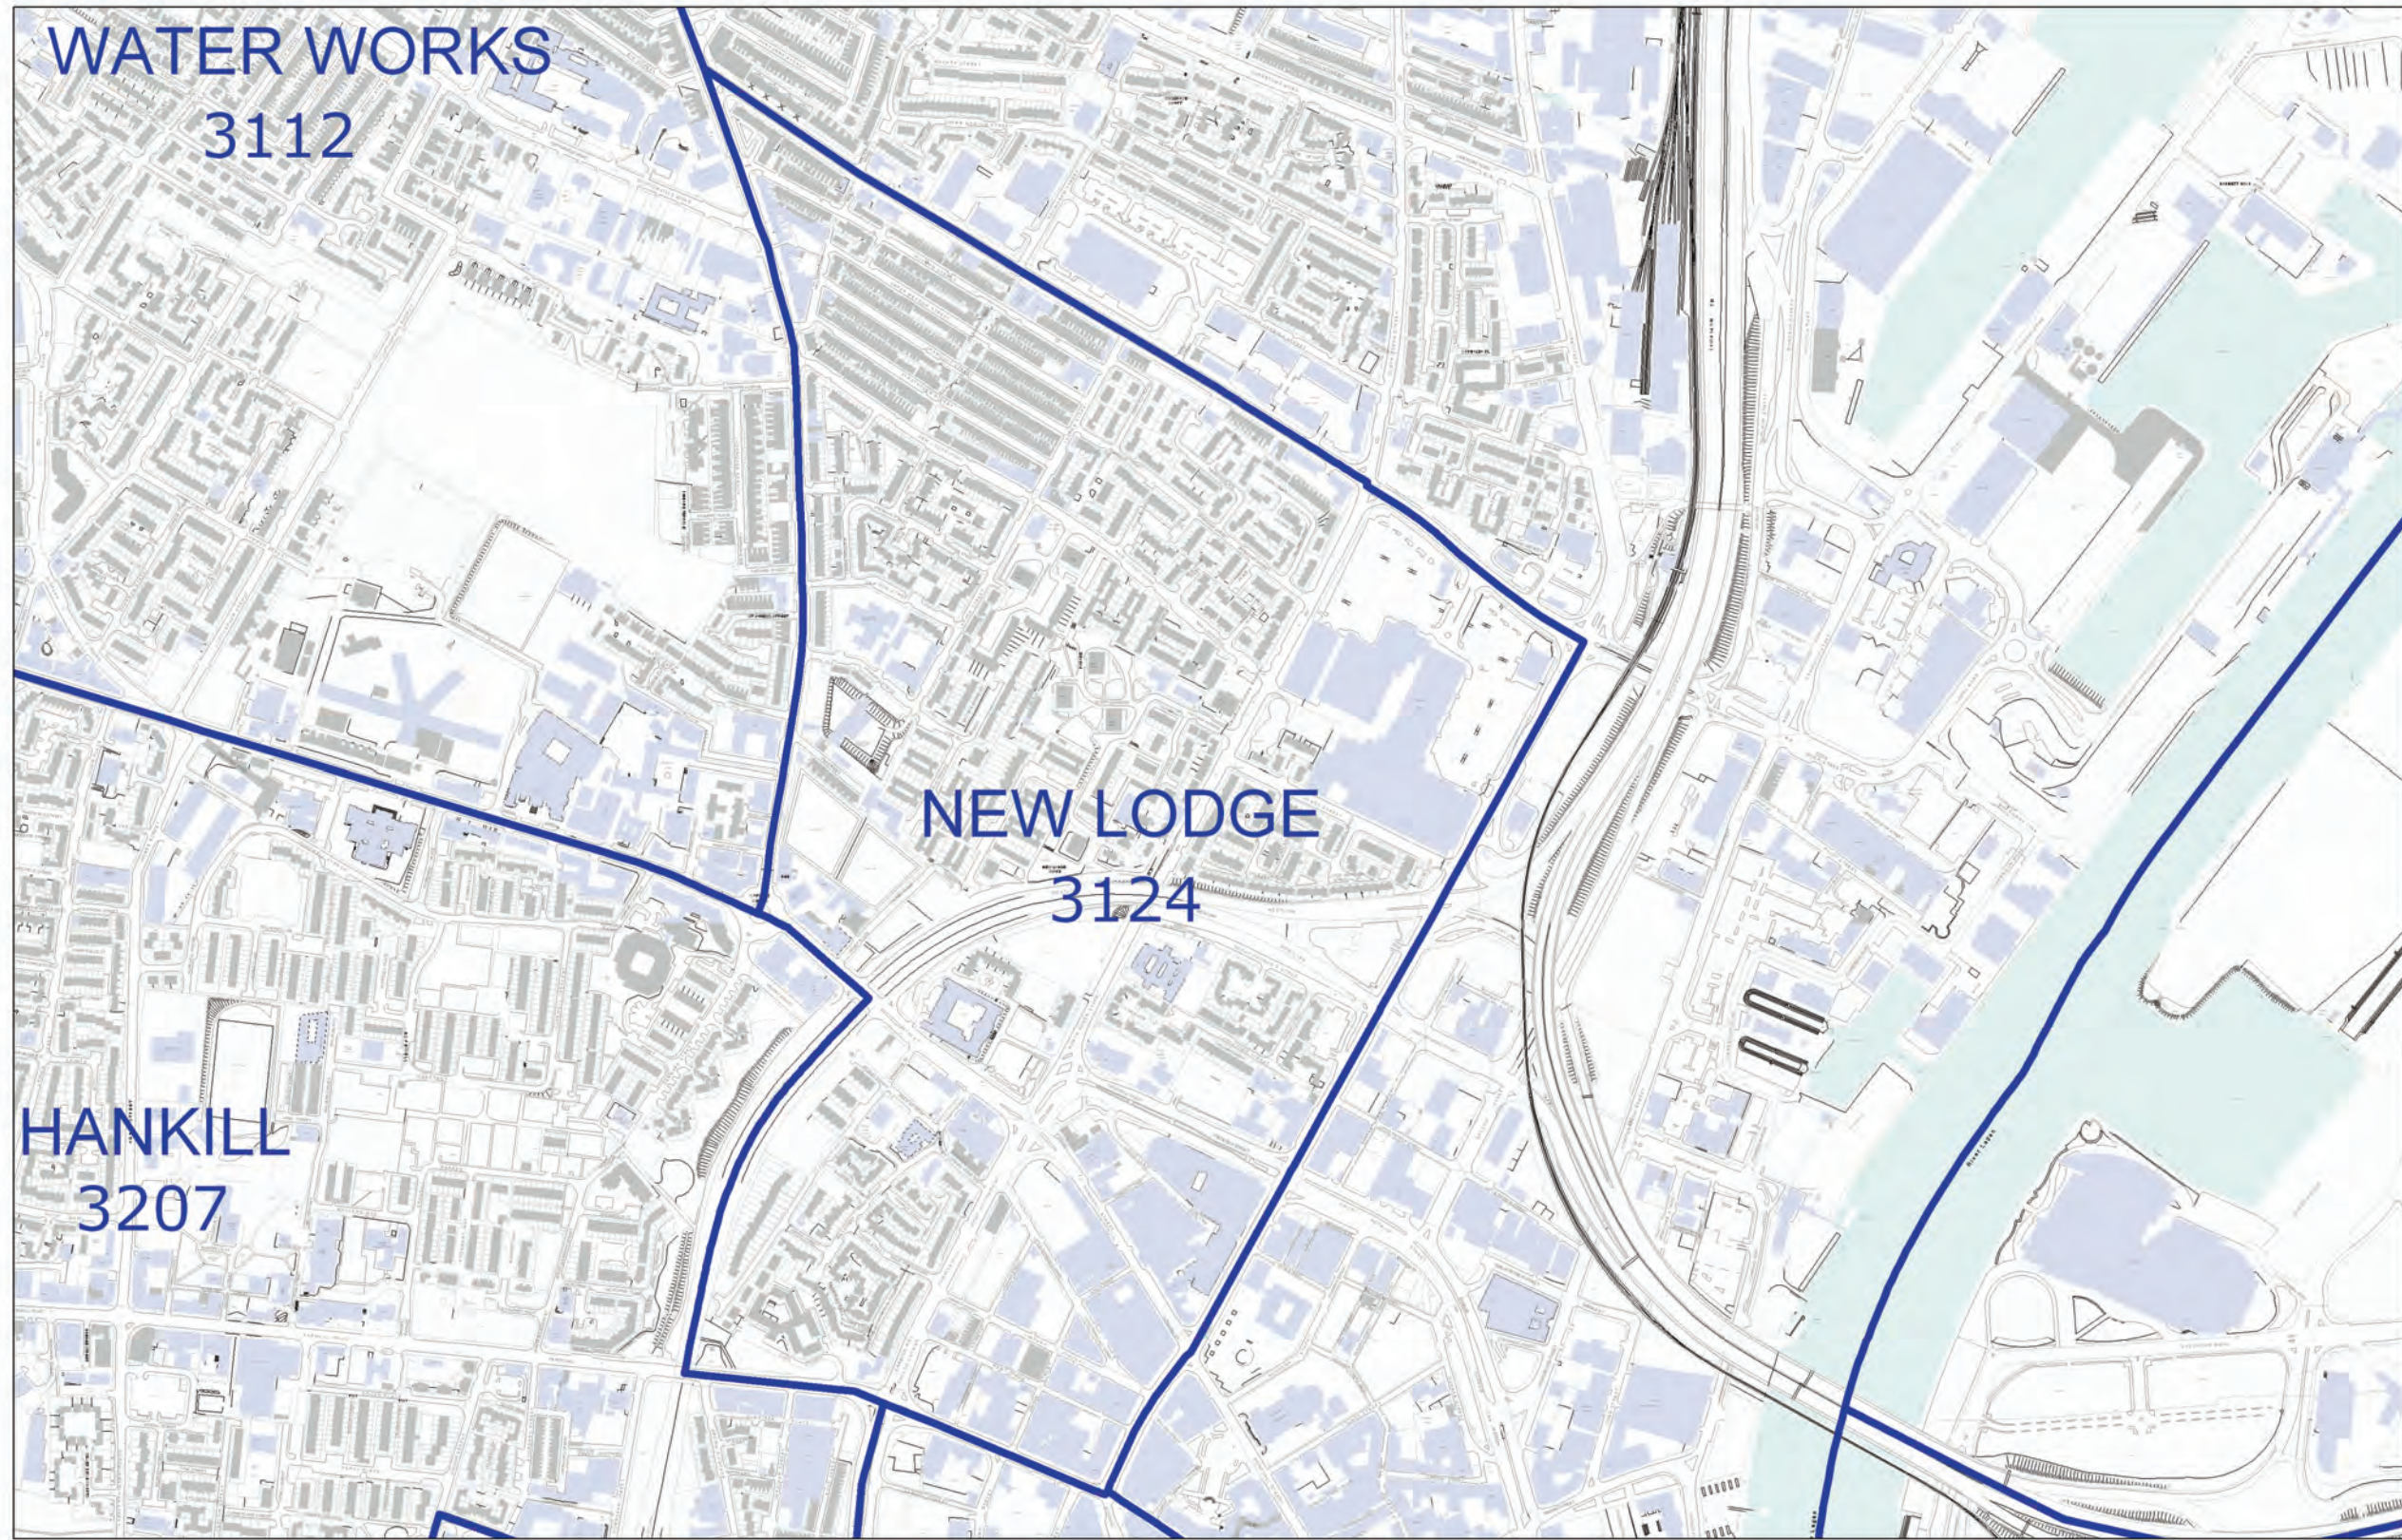

LOCAL GOVERNMENT BOUNDARIES COMMISSIONER FOR NORTHERN IRELAND

This map displays the proposed wards and their electorate totals within Belfast City Council.

Web: <http://www.lgbc-ni.org>
E-mail: webmail@lgbc-ni.org

— LOCAL GOVERNMENT DISTRICT
— WARD

Due to the constraints of scale some ward names are not shown.

© Crown Copyright 2008