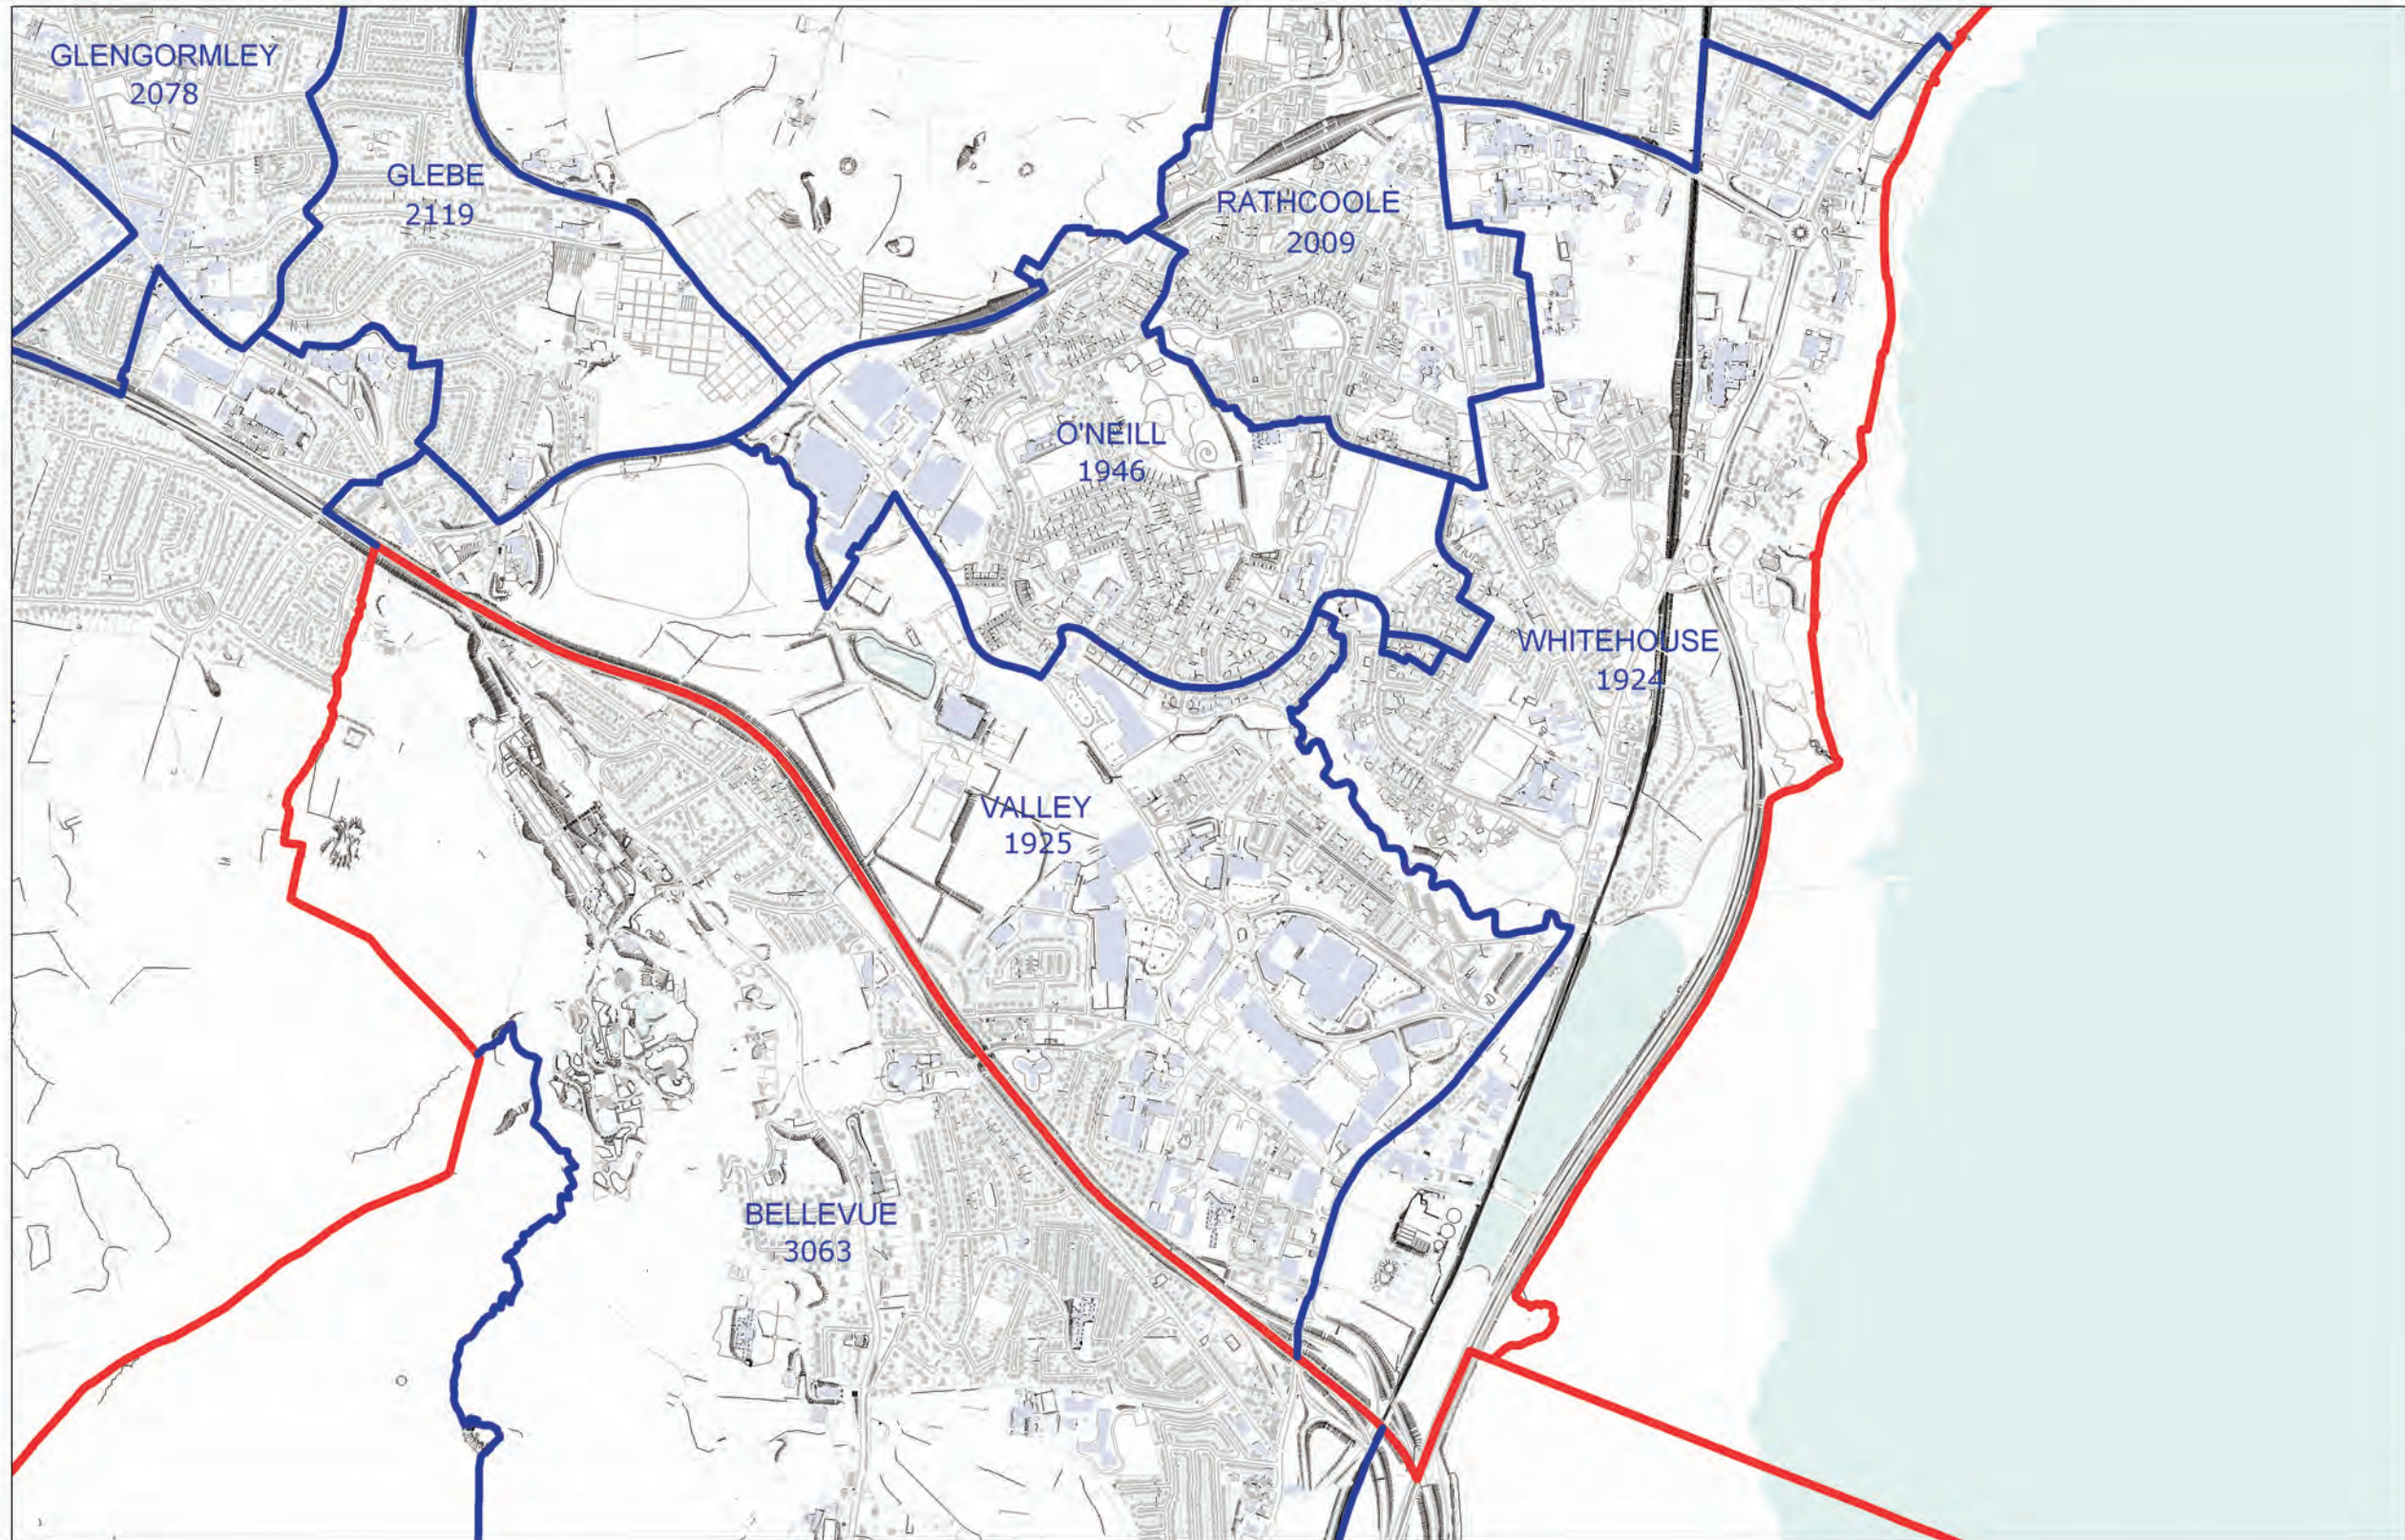

LOCAL GOVERNMENT BOUNDARIES COMMISSIONER FOR NORTHERN IRELAND

This map displays the proposed wards and their electorate totals within Antrim and Newtownabbey District Council.

Web: <http://www.lgbc-ni.org>
E-mail: webmail@lgbc-ni.org

— LOCAL GOVERNMENT DISTRICT
— WARD

Due to the constraints of scale some ward names are not shown.

© Crown Copyright 2008