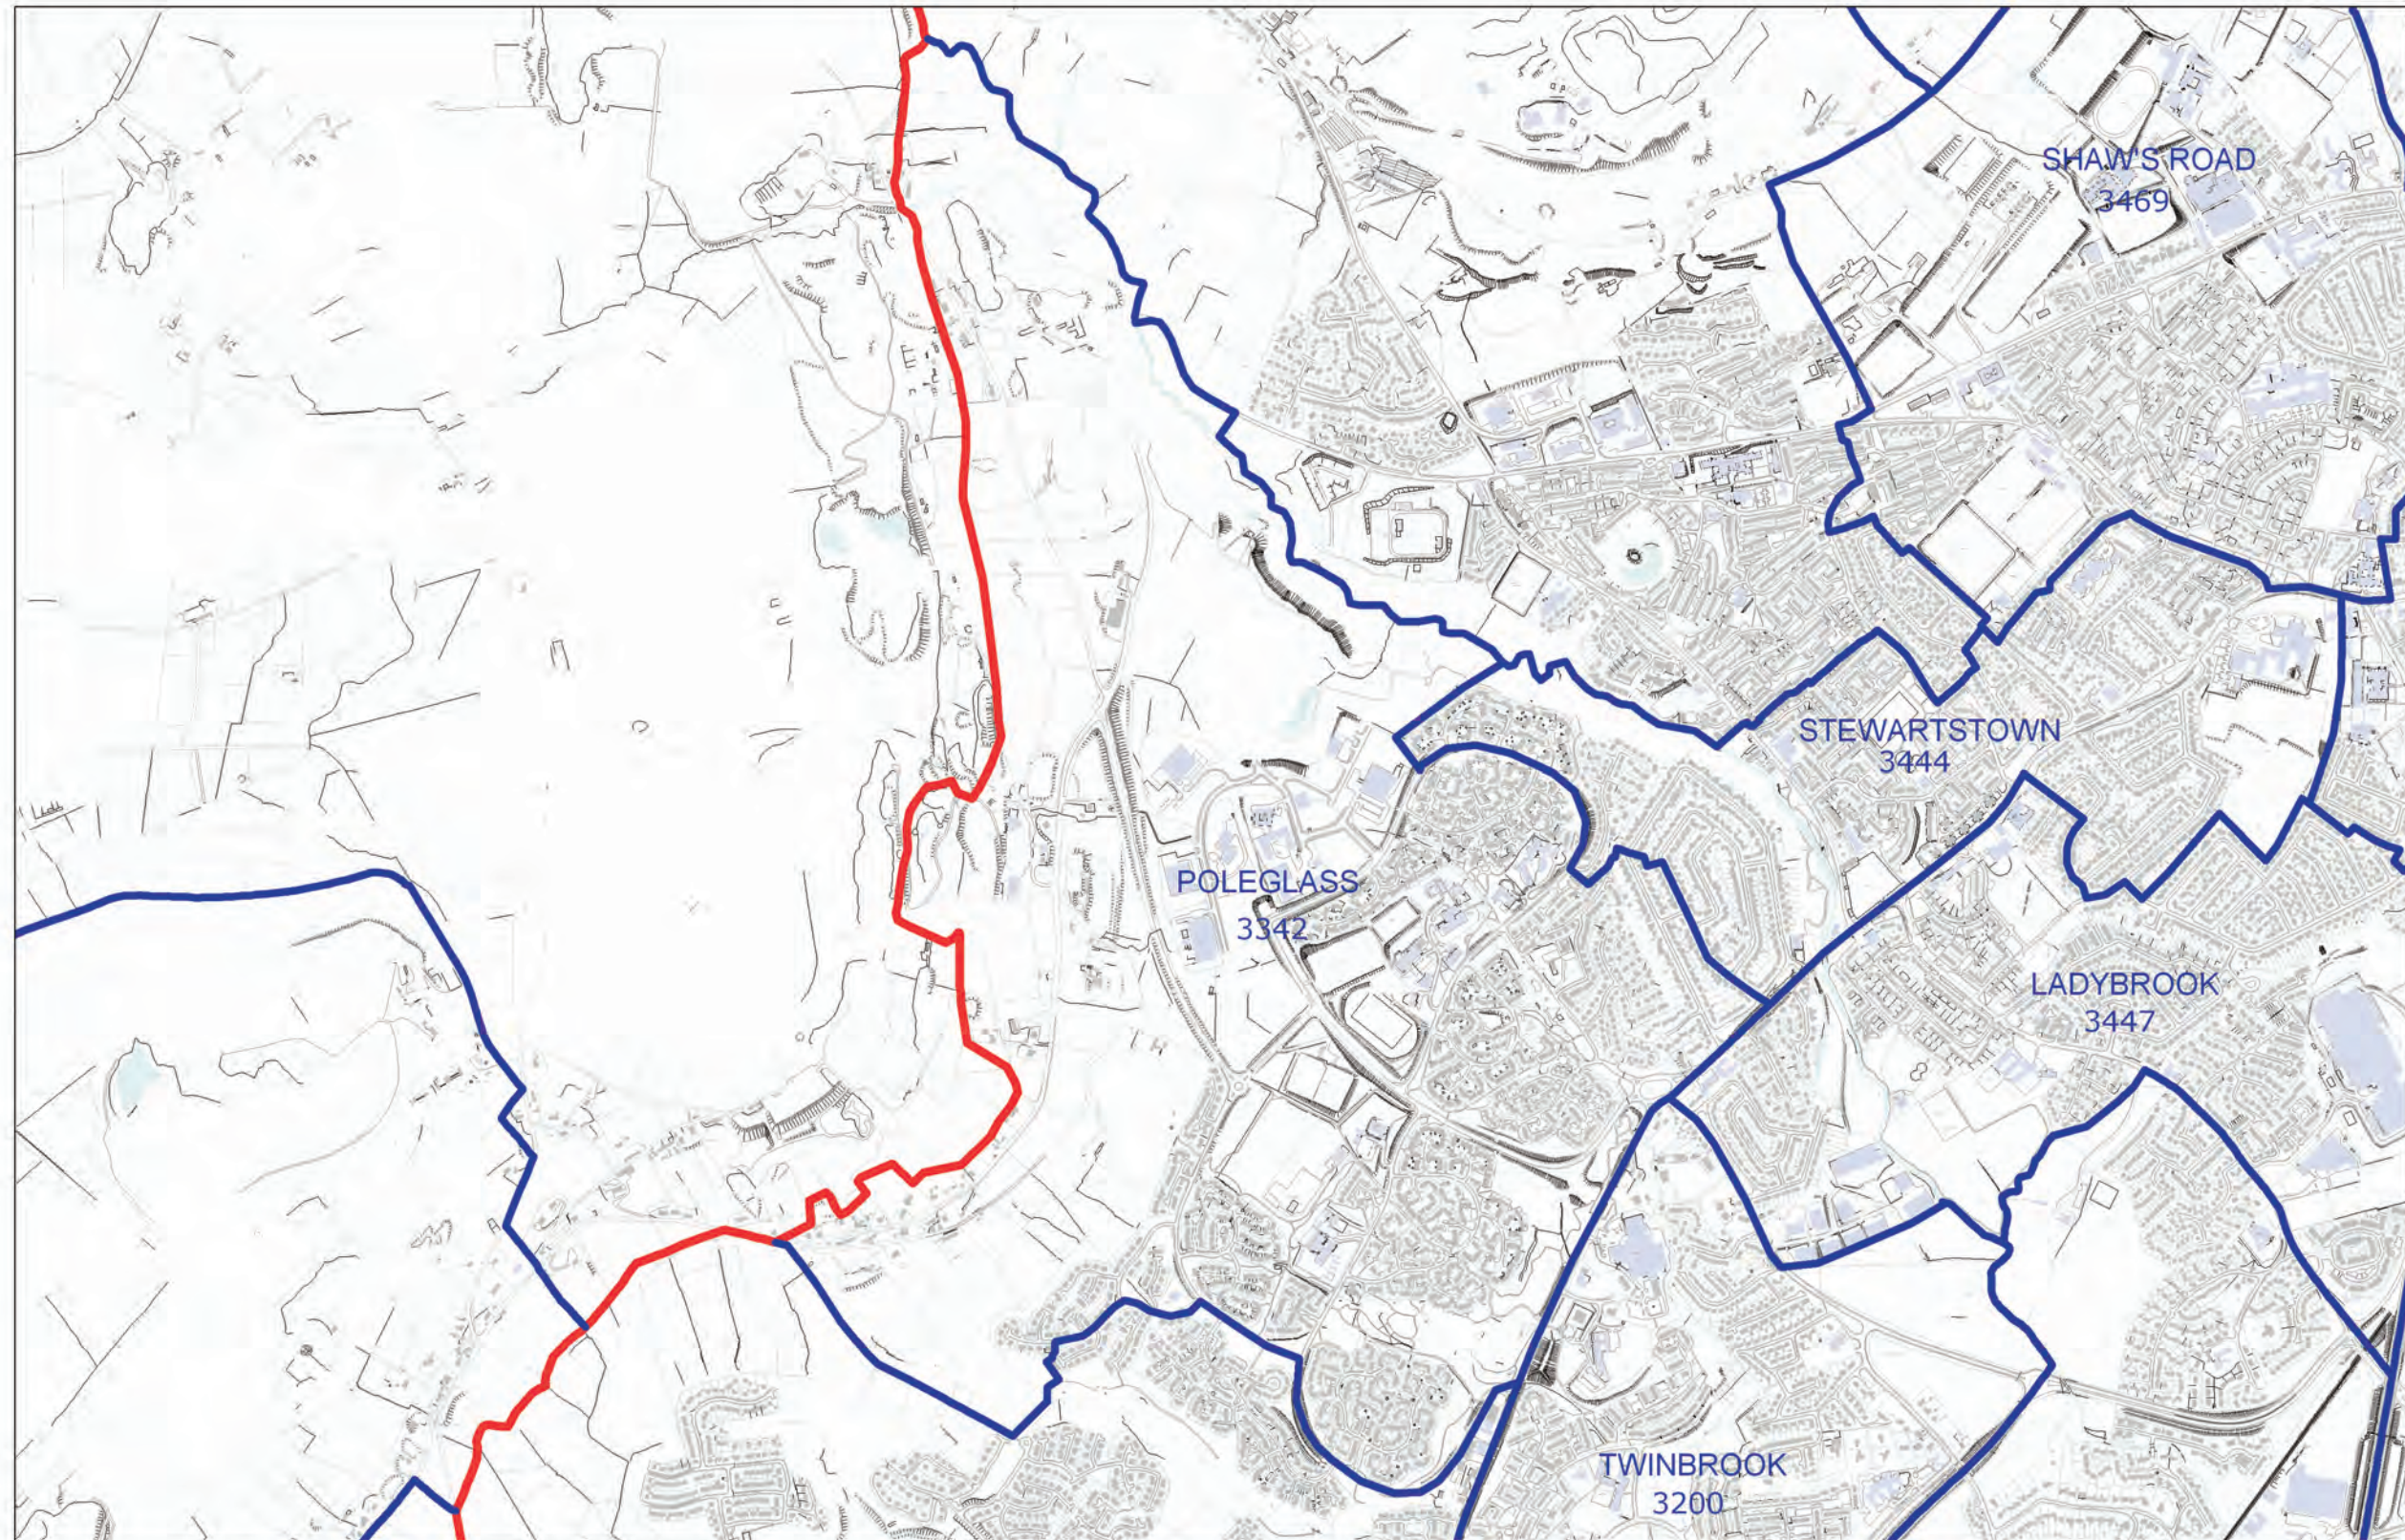

LOCAL GOVERNMENT BOUNDARIES COMMISSIONER FOR NORTHERN IRELAND

This map displays the proposed wards and their electorate totals within Belfast City Council.

Web: <http://www.lgbc-ni.org>
E-mail: webmail@lgbc-ni.org

— LOCAL GOVERNMENT DISTRICT
— WARD

Due to the constraints of scale some ward names are not shown.

© Crown Copyright 2008