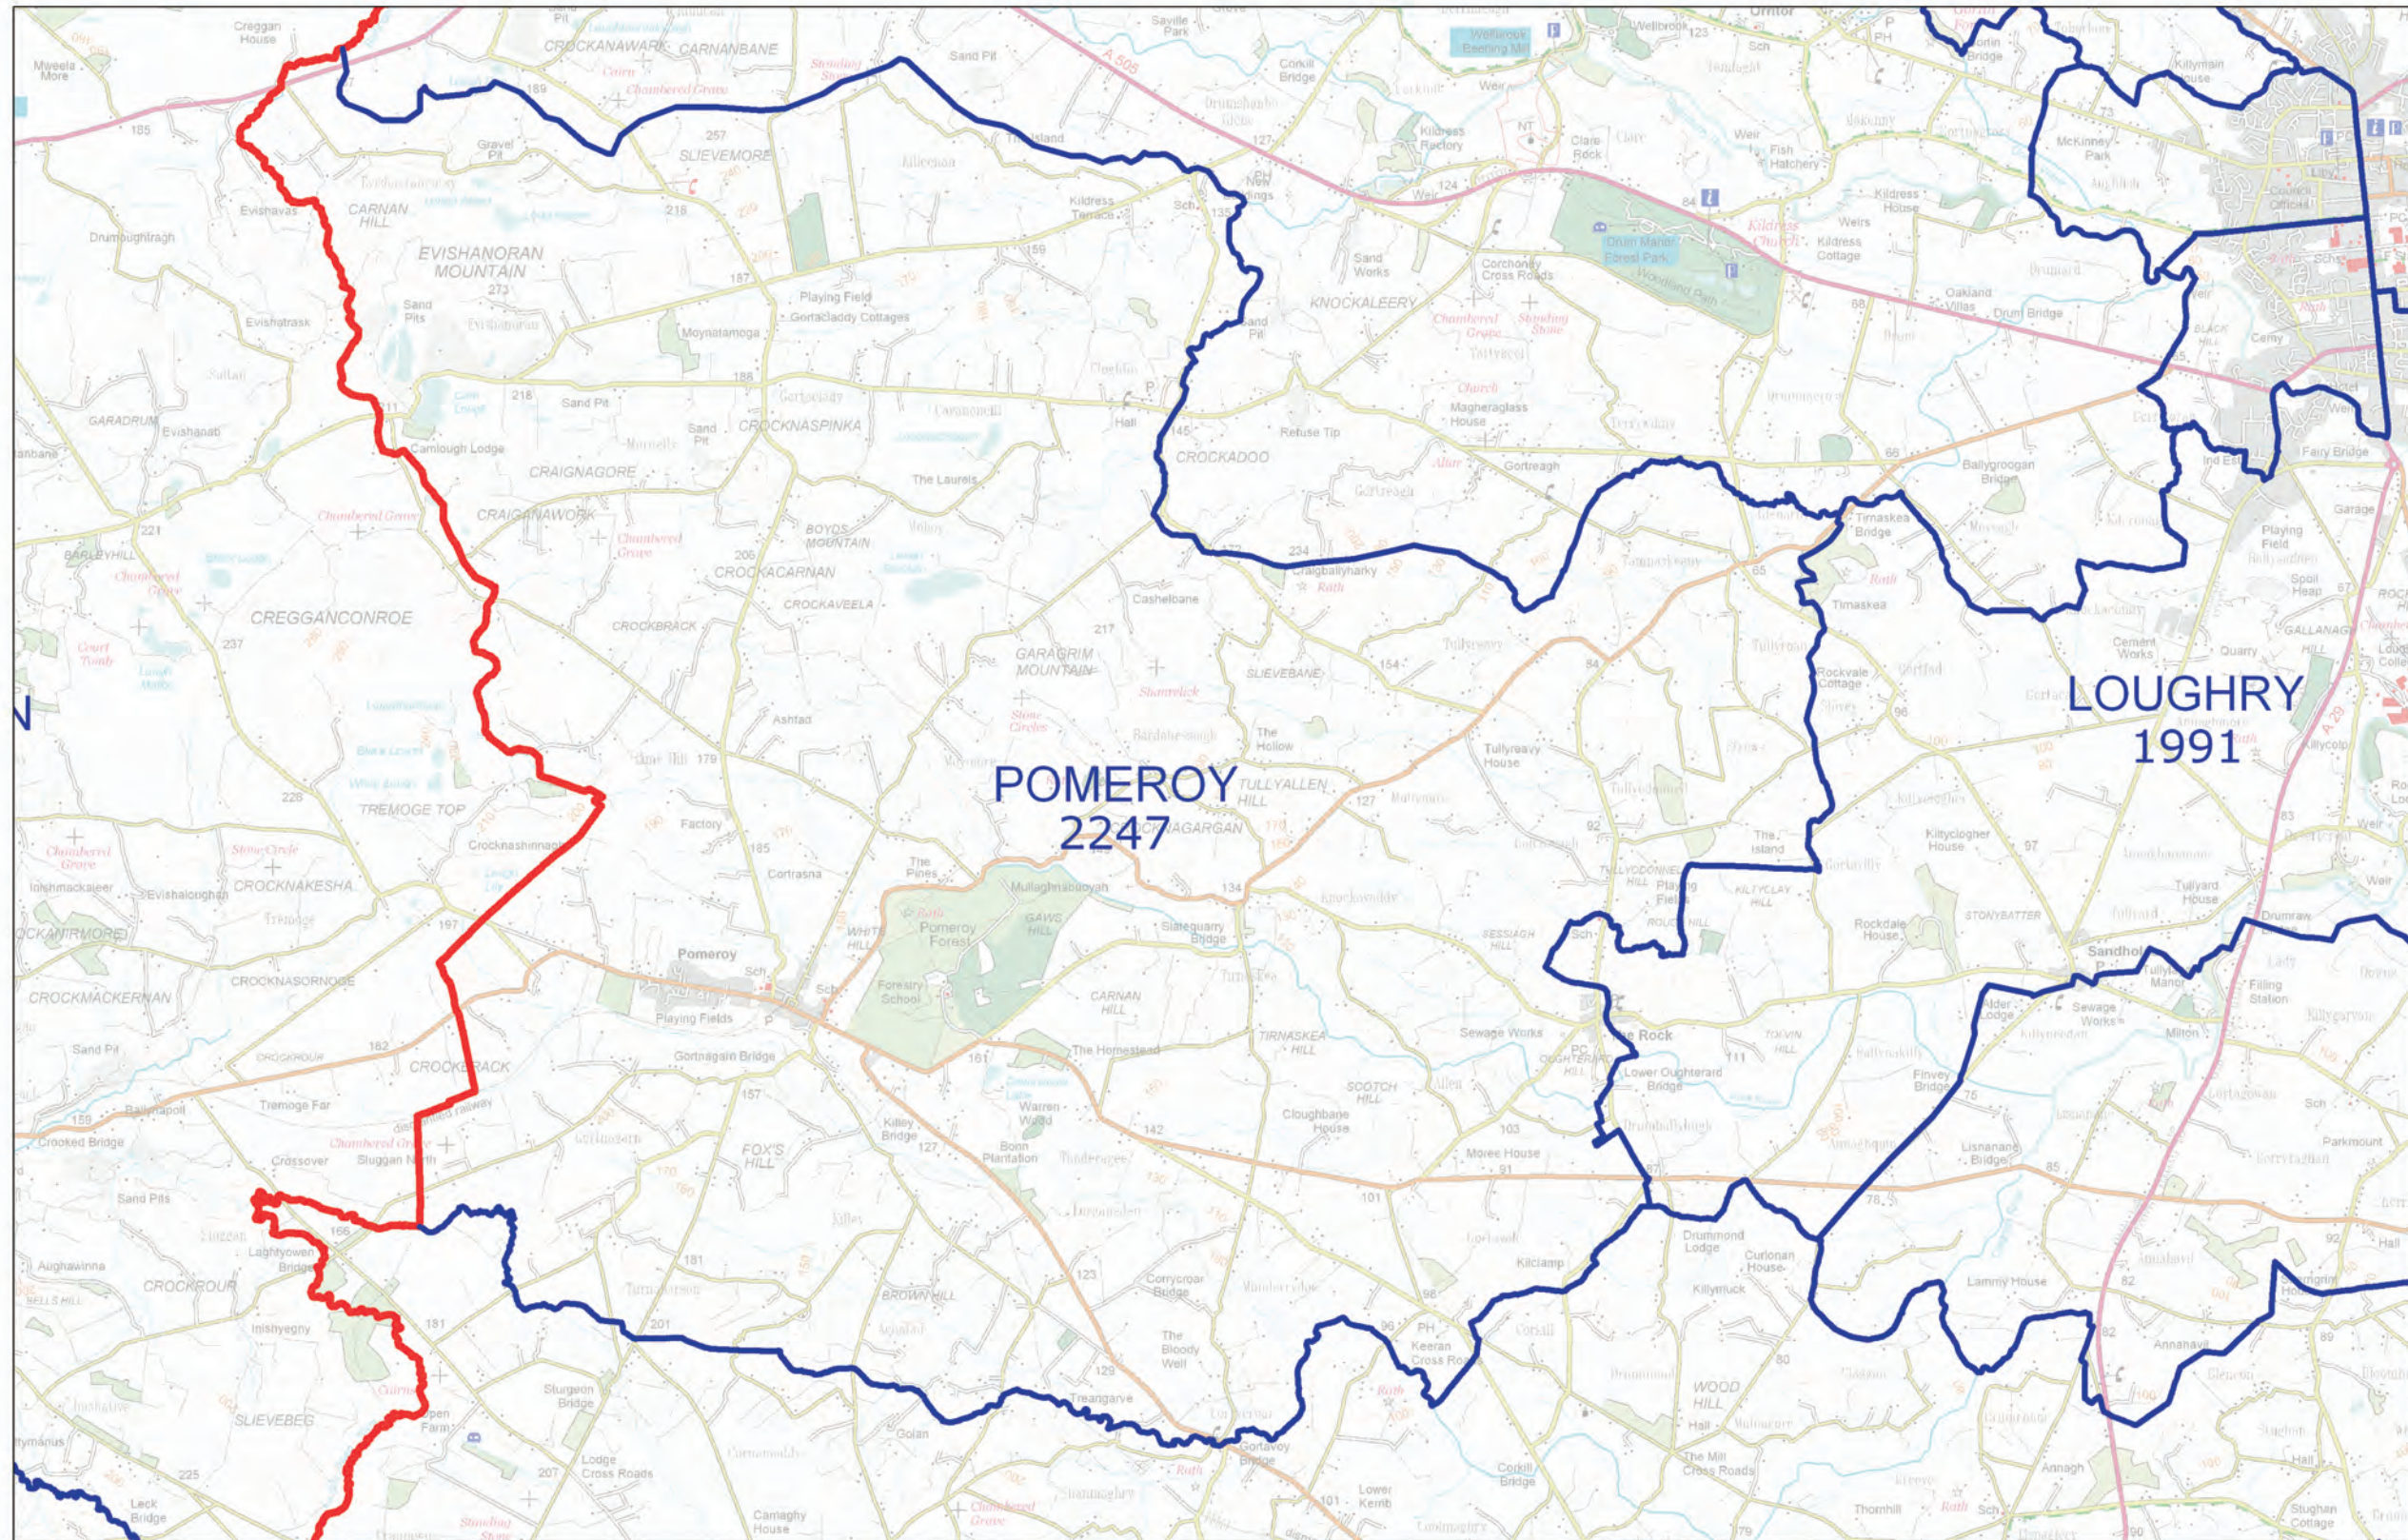

# LOCAL GOVERNMENT BOUNDARIES COMMISSIONER FOR NORTHERN IRELAND

This map displays the proposed wards and their electorate totals within Mid Ulster District Council.

Web: <http://www.lgbc-ni.org>

E-mail: [webmail@lgbc-ni.org](mailto:webmail@lgbc-ni.org)

— LOCAL GOVERNMENT DISTRICT  
— WARD

Due to the constraints of scale some ward names are not shown.

© Crown Copyright 2008