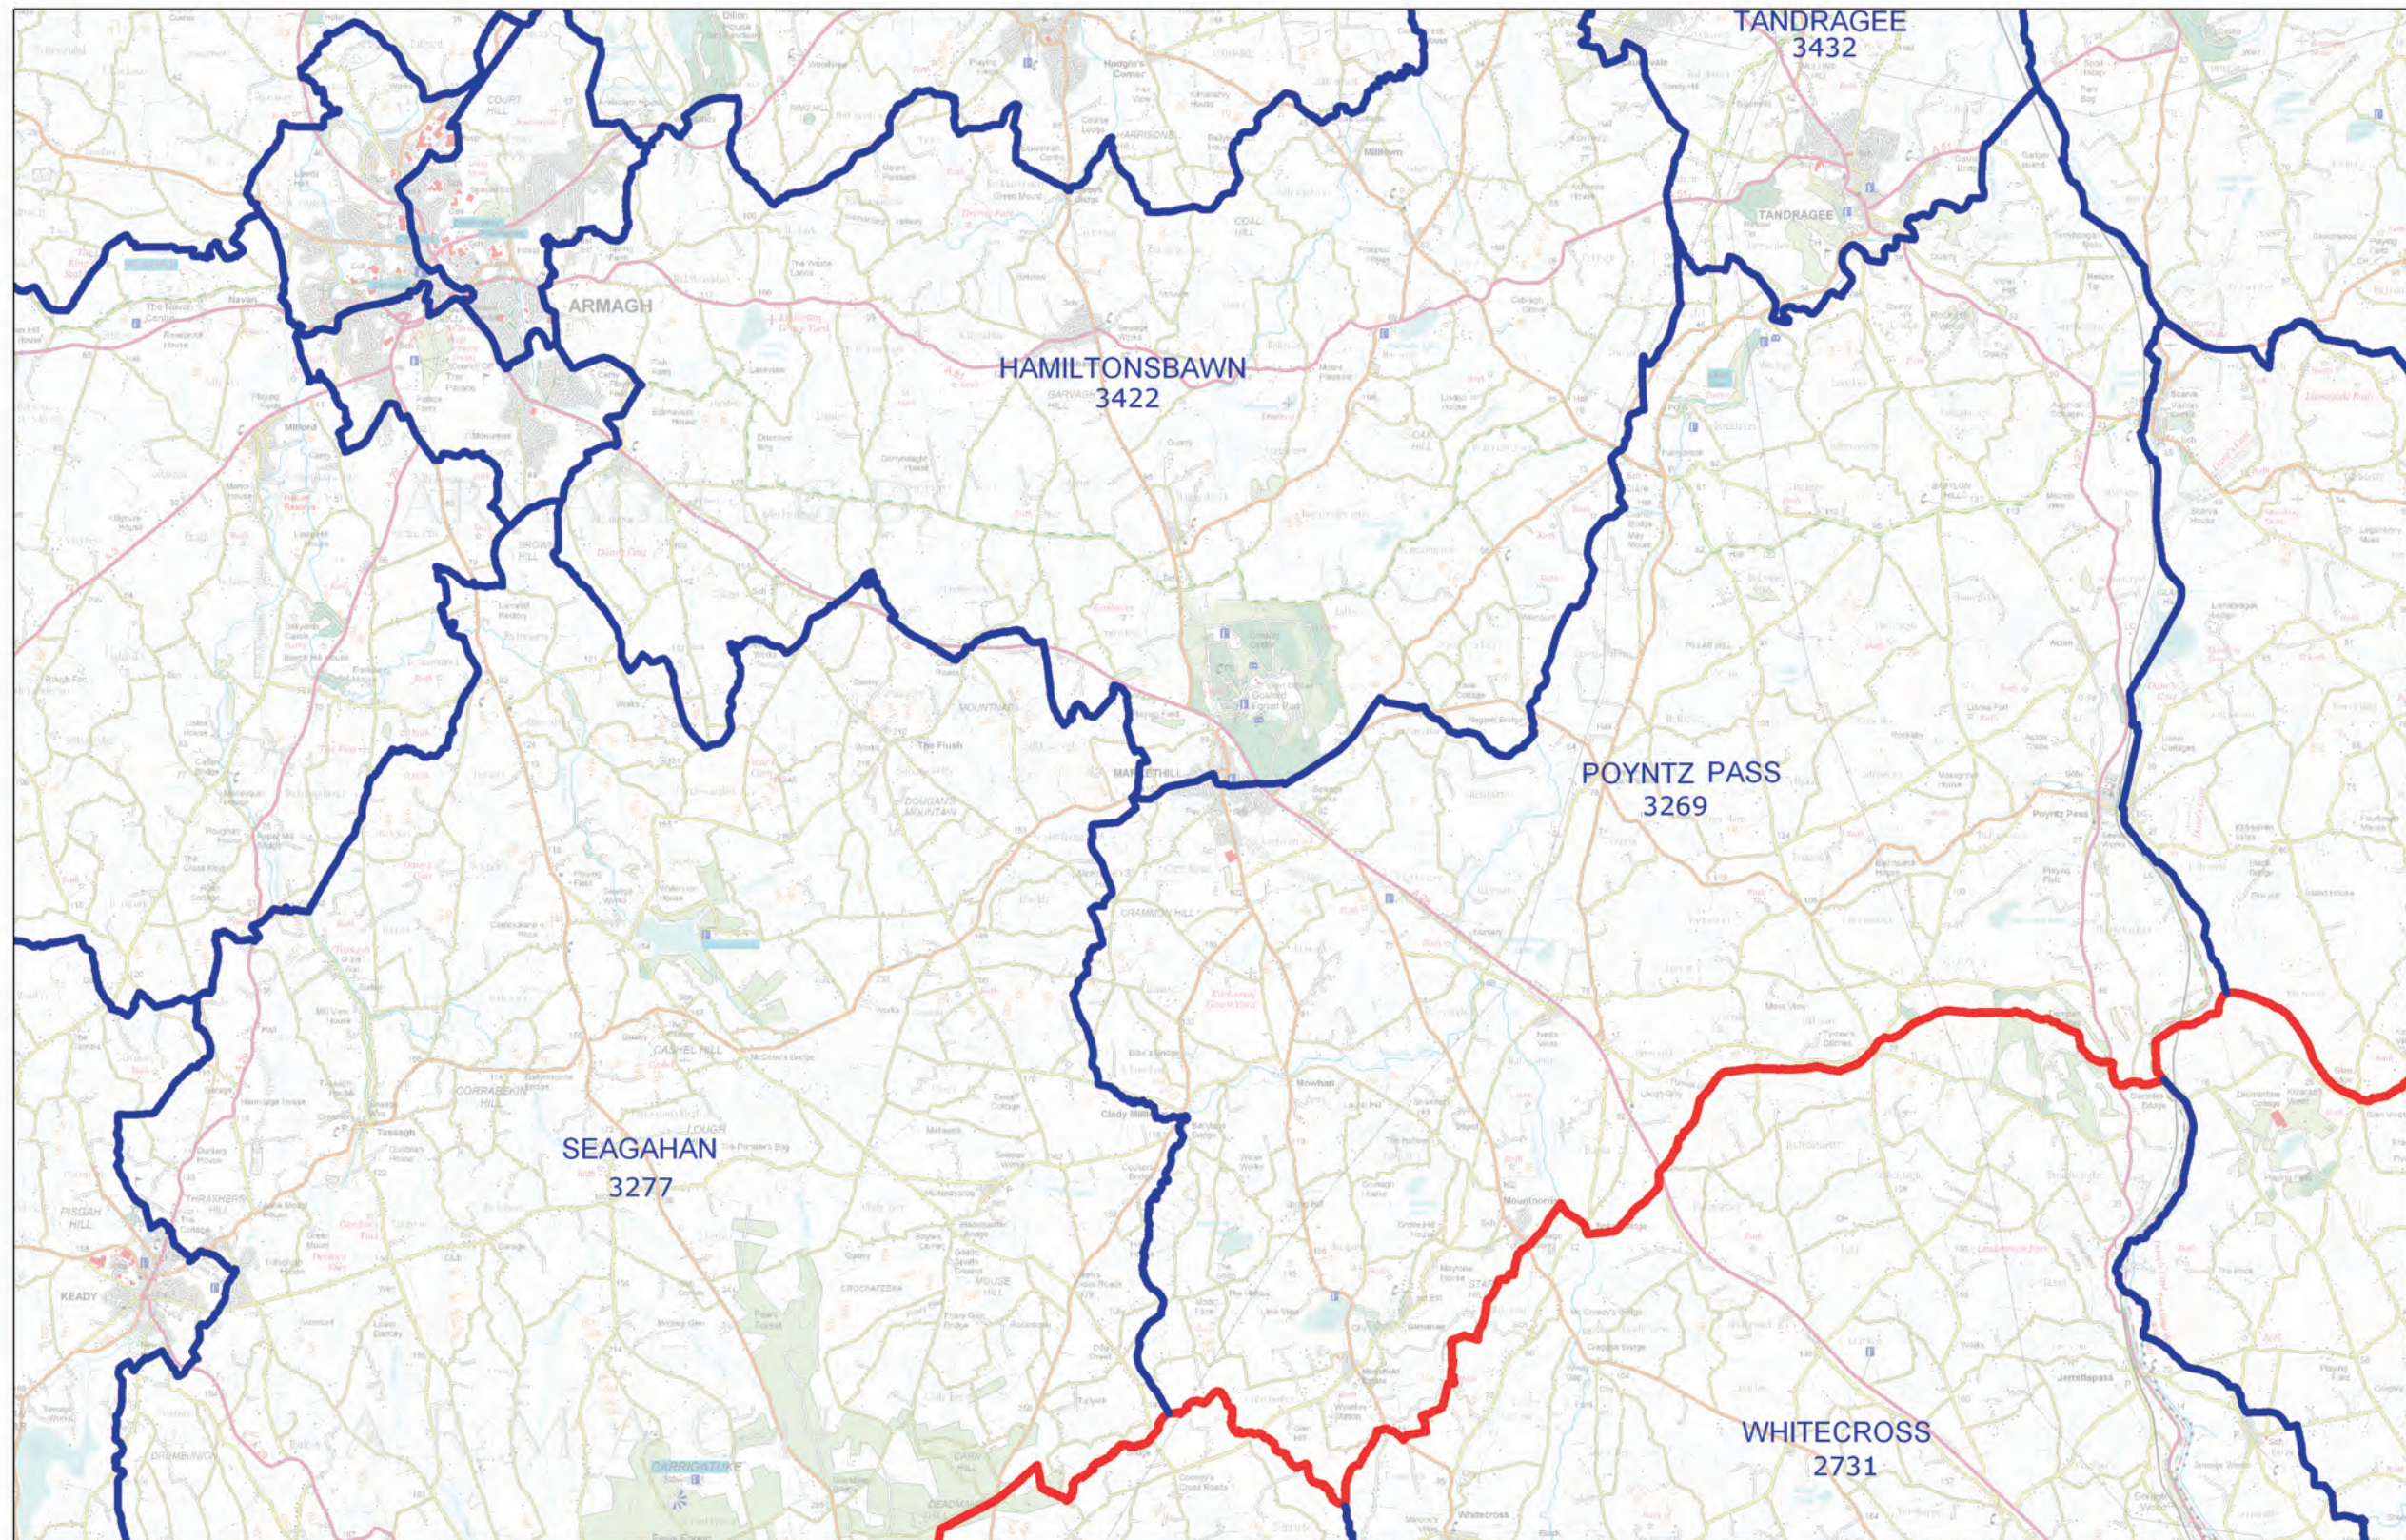

## LOCAL GOVERNMENT BOUNDARIES COMMISSIONER FOR NORTHERN IRELAND

This map displays the proposed wards and their electorate totals within Armagh City and Bann District Council.

Web: <http://www.lgbc-ni.org>  
E-mail: [webmail@lgbc-ni.org](mailto:webmail@lgbc-ni.org)

— LOCAL GOVERNMENT DISTRICT  
— WARD

Due to the constraints of scale some ward names are not shown.

© Crown Copyright 2008