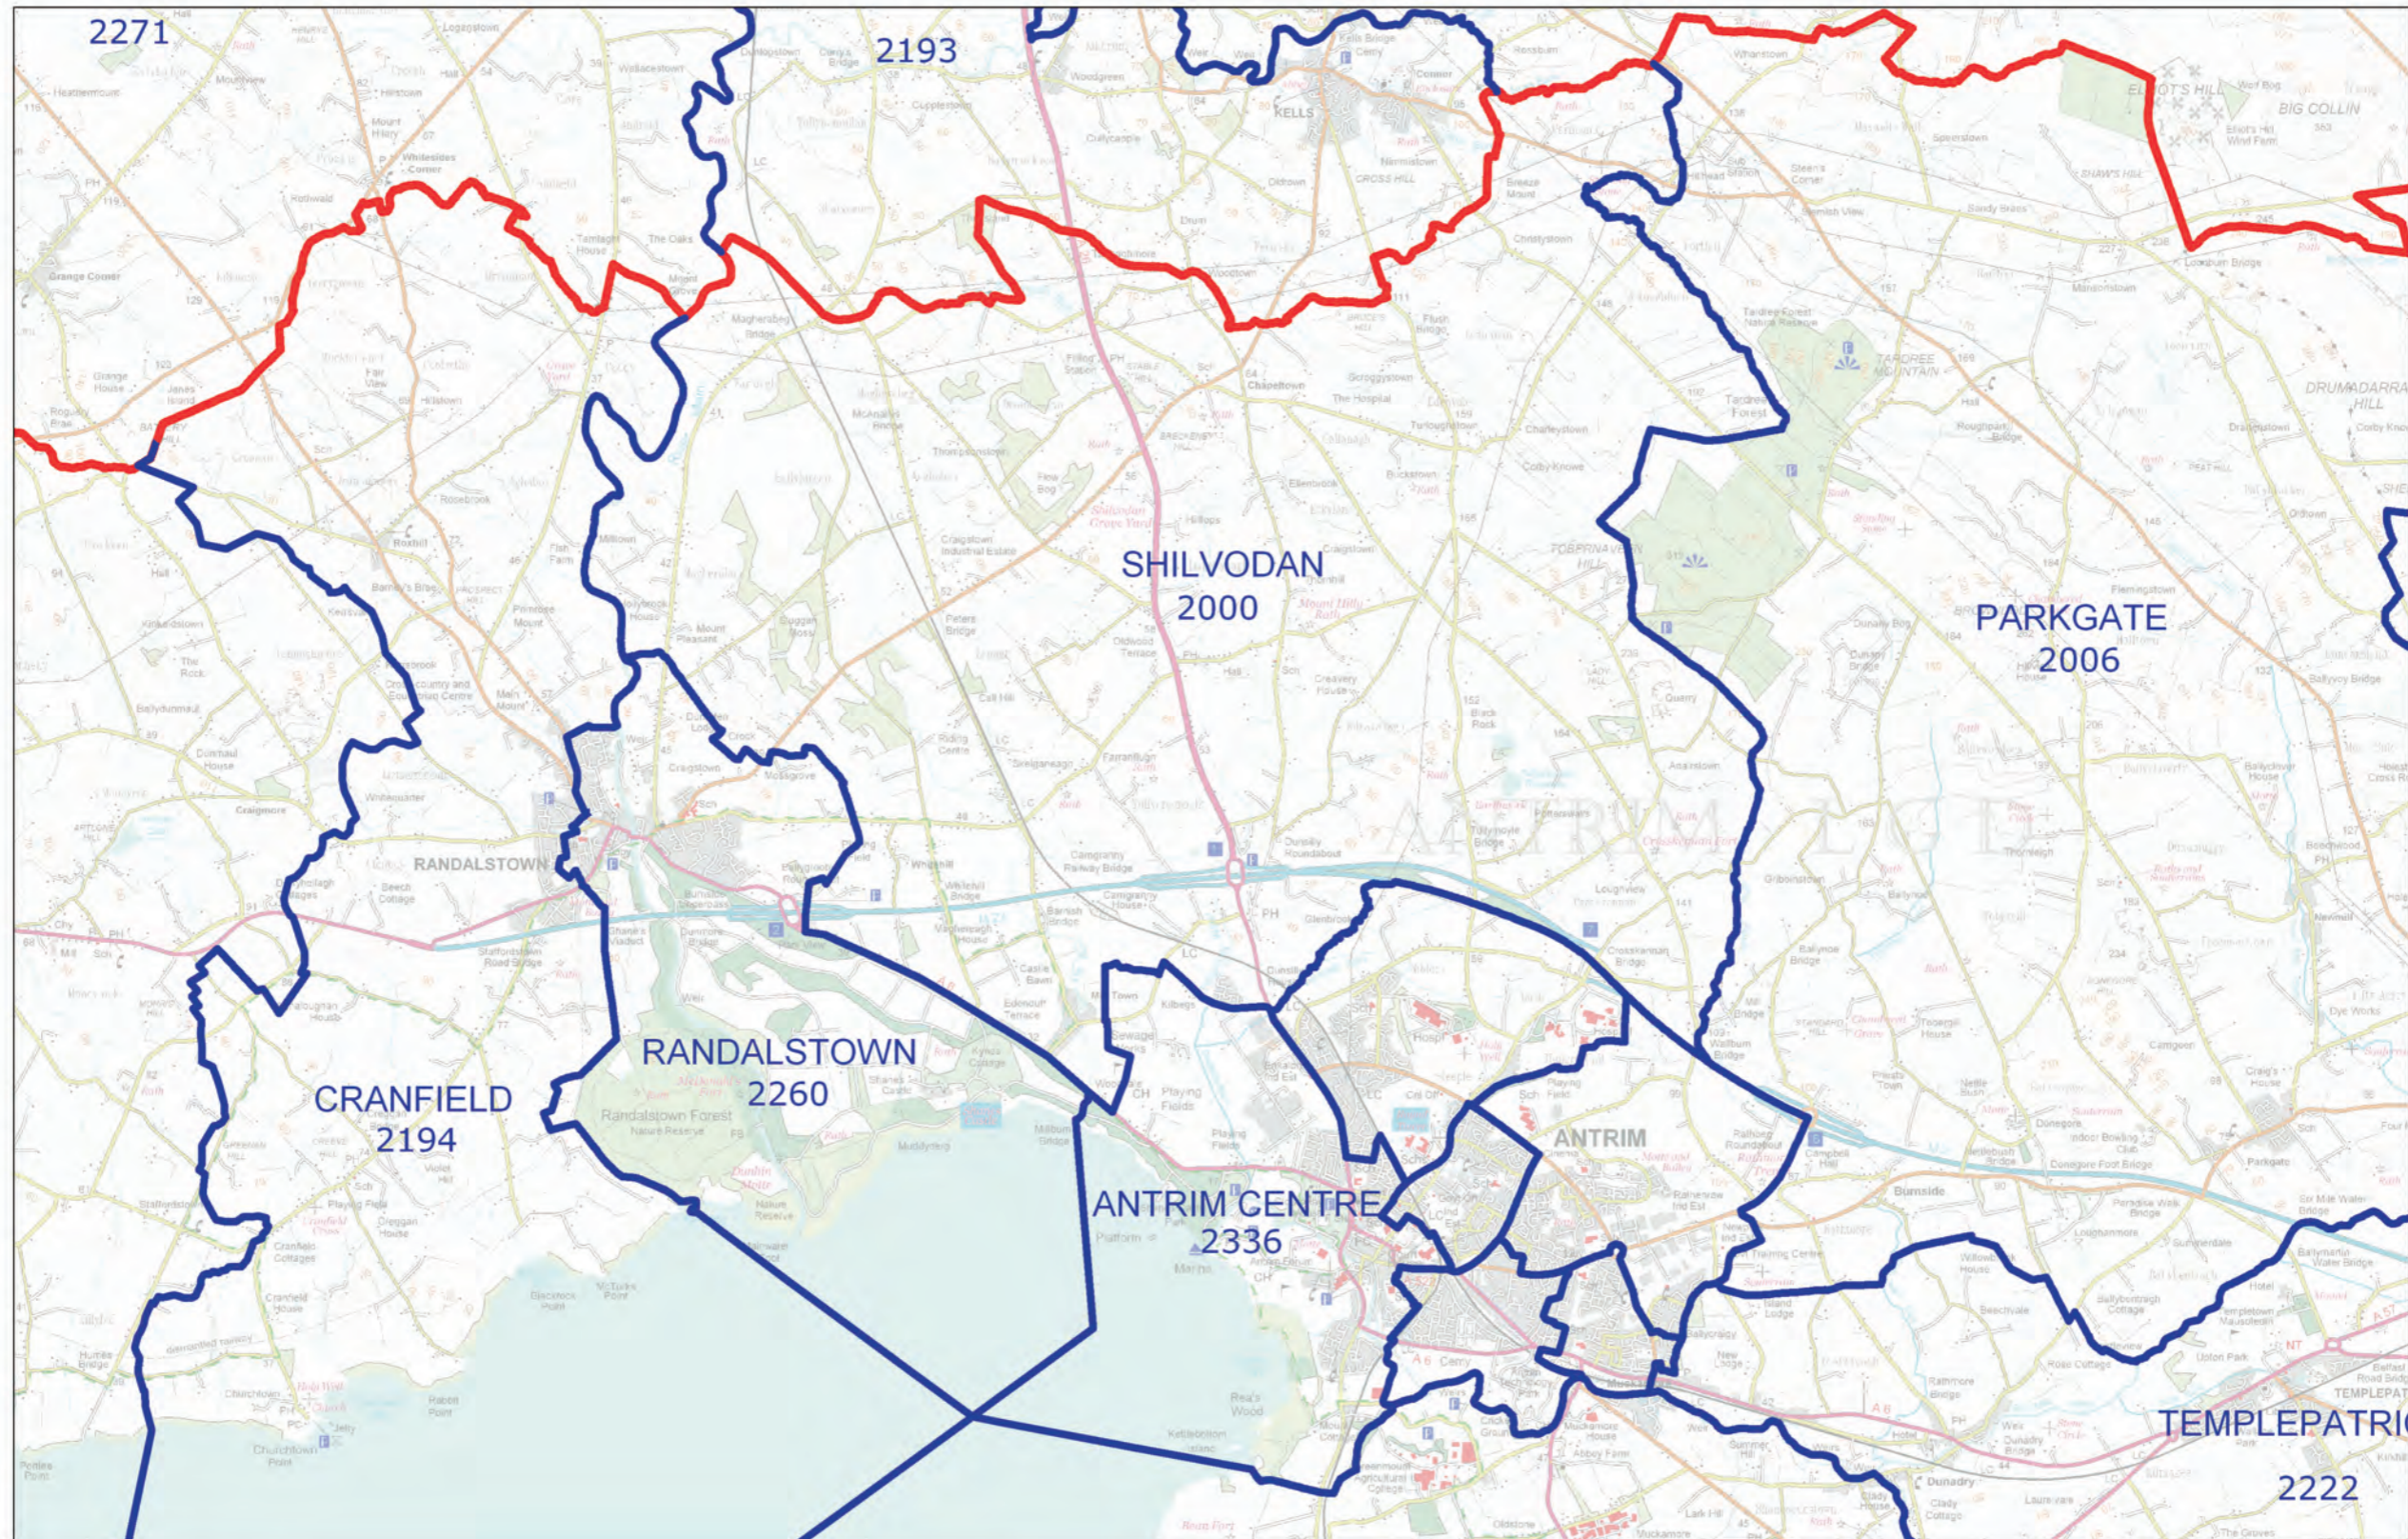

LOCAL GOVERNMENT BOUNDARIES COMMISSIONER FOR NORTHERN IRELAND

This map displays the proposed wards and their electorate totals within Antrim and Newtownabbey District Council.

Web: <http://www.lgbc-ni.org>