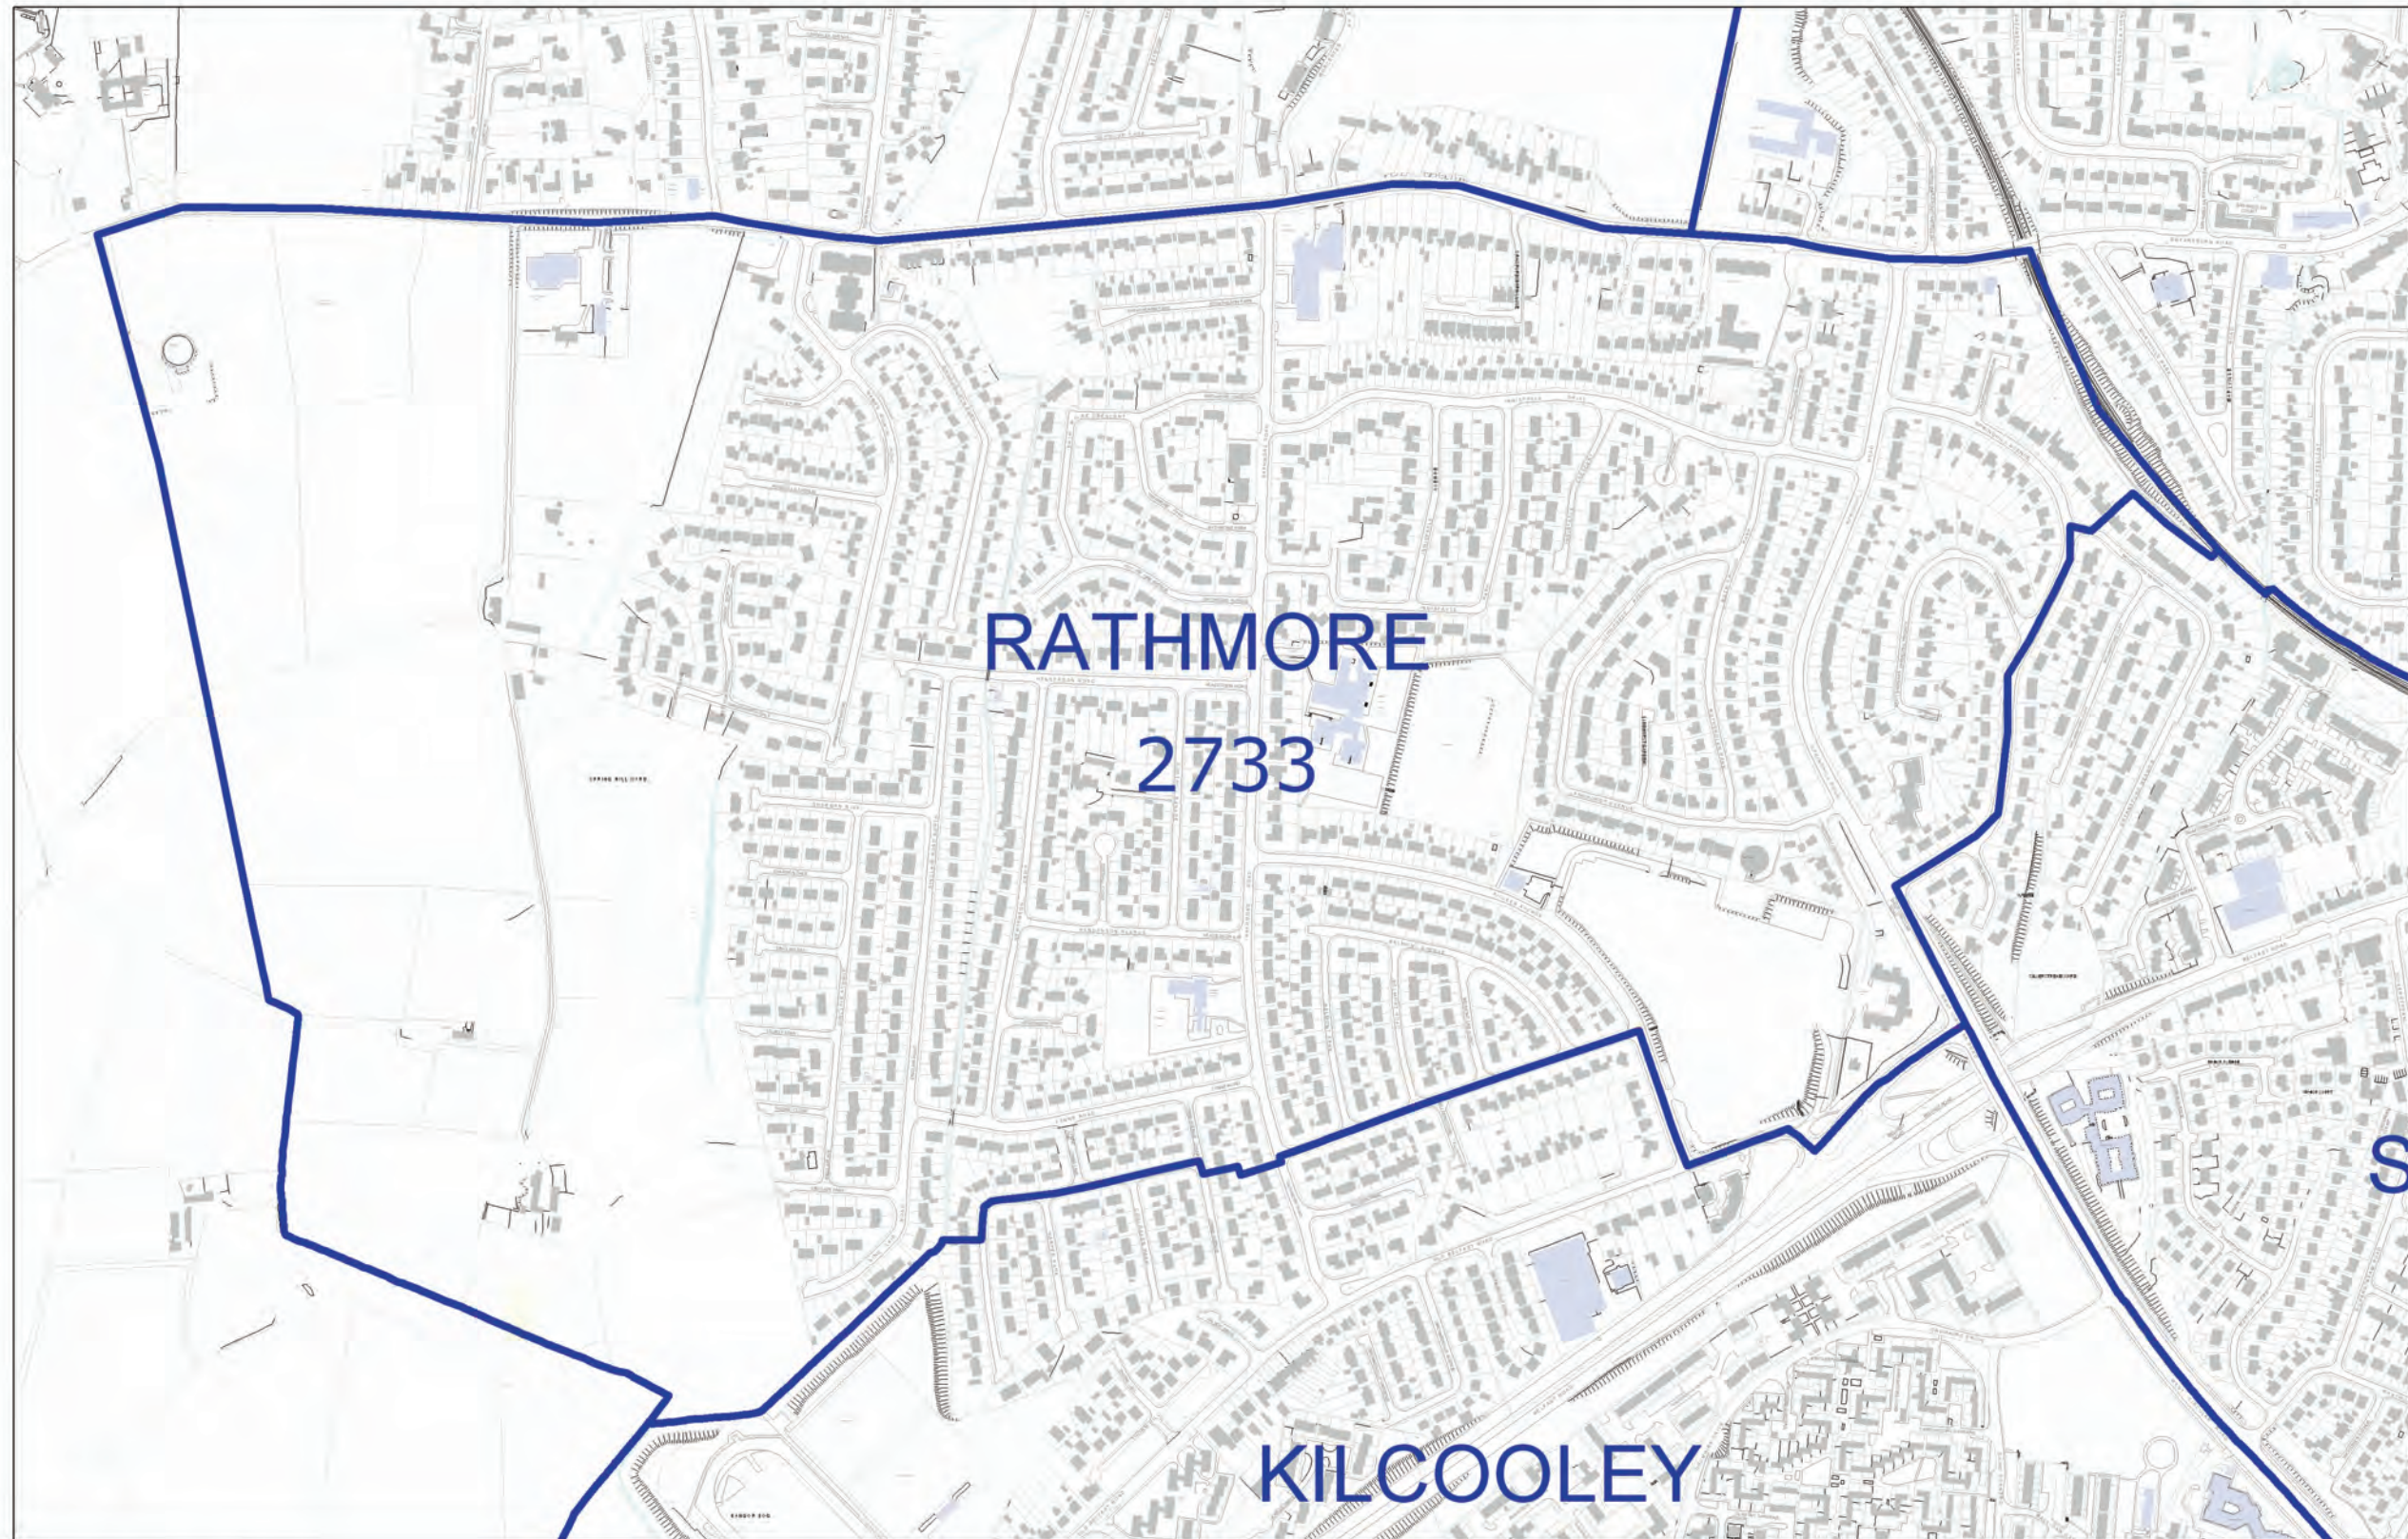

**LOCAL GOVERNMENT BOUNDARIES COMMISSIONER FOR NORTHERN IRELAND**

This map displays the proposed wards and their electorate totals within Ards and North Down District Council.

Web: <http://www.lgbc-ni.org>  
E-mail: [webmail@lgbc-ni.org](mailto:webmail@lgbc-ni.org)

— LOCAL GOVERNMENT DISTRICT  
— WARD

Due to the constraints of scale some ward names are not shown.

© Crown Copyright 2008