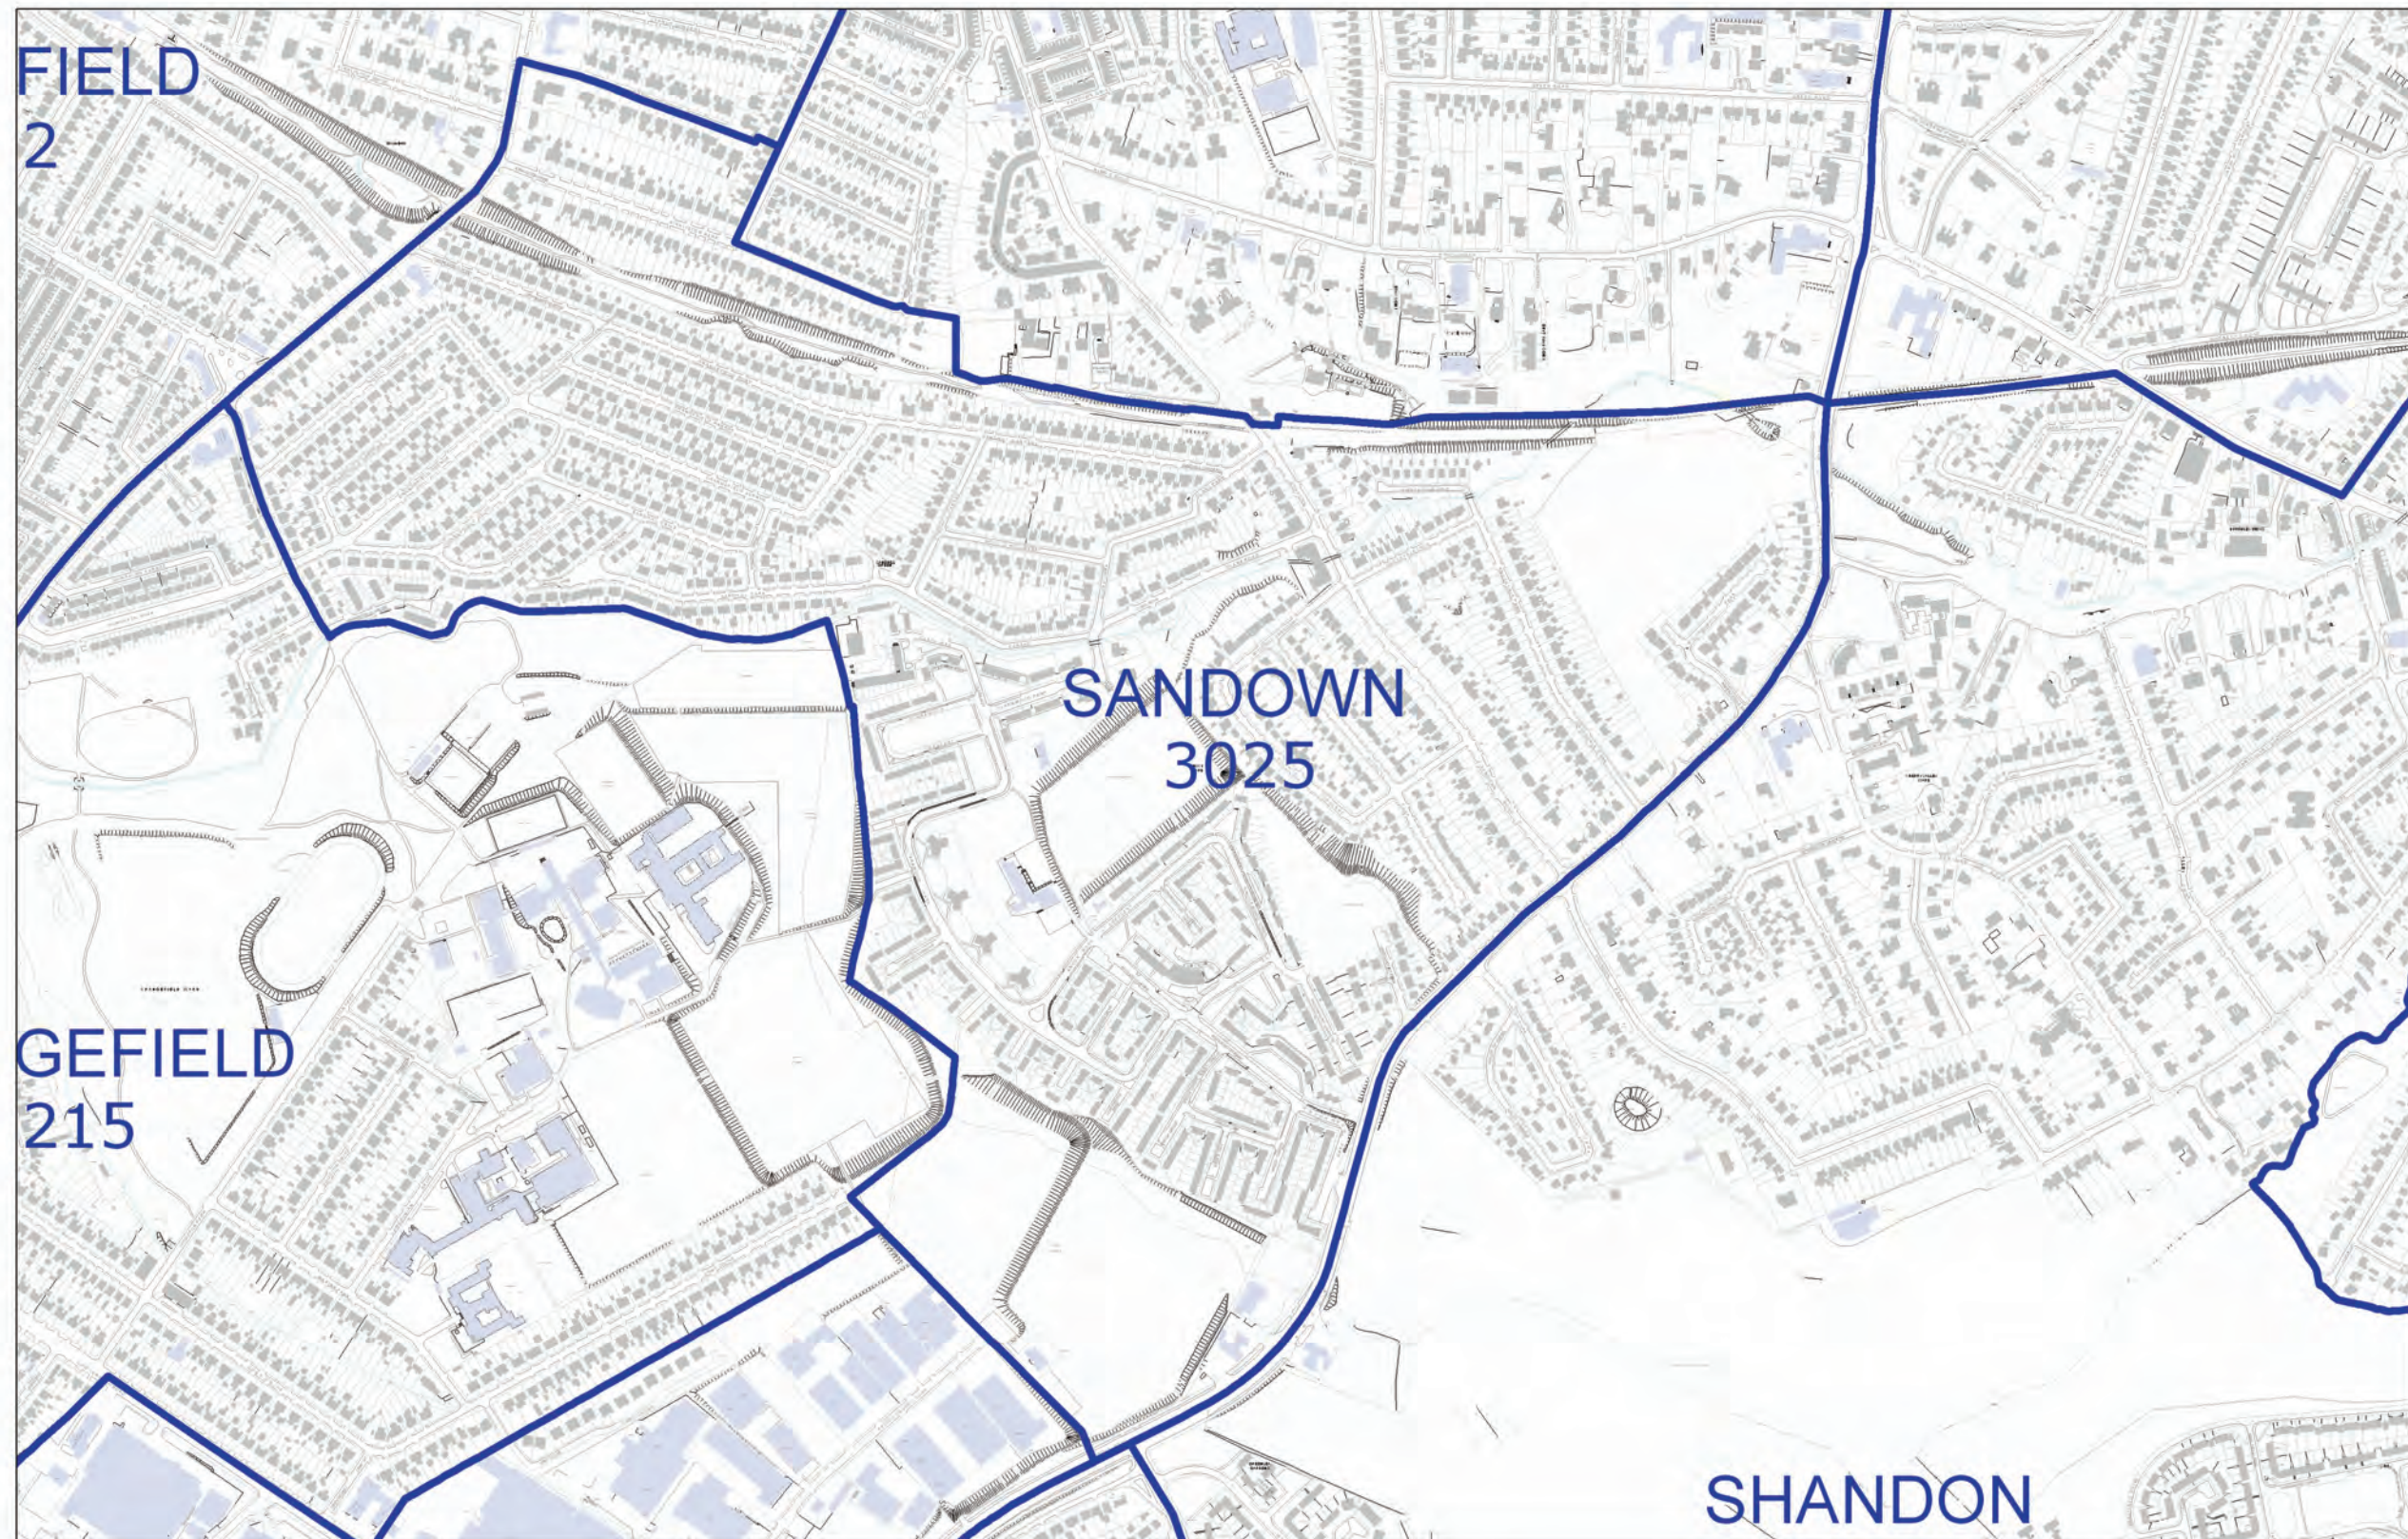

LOCAL GOVERNMENT BOUNDARIES COMMISSIONER FOR NORTHERN IRELAND

This map displays the proposed wards and their electorate totals within Belfast City Council.

Web: <http://www.lgbc-ni.org>
E-mail: webmail@lgbc-ni.org

— LOCAL GOVERNMENT DISTRICT
— WARD

Due to the constraints of scale some ward names are not shown.

© Crown Copyright 2008