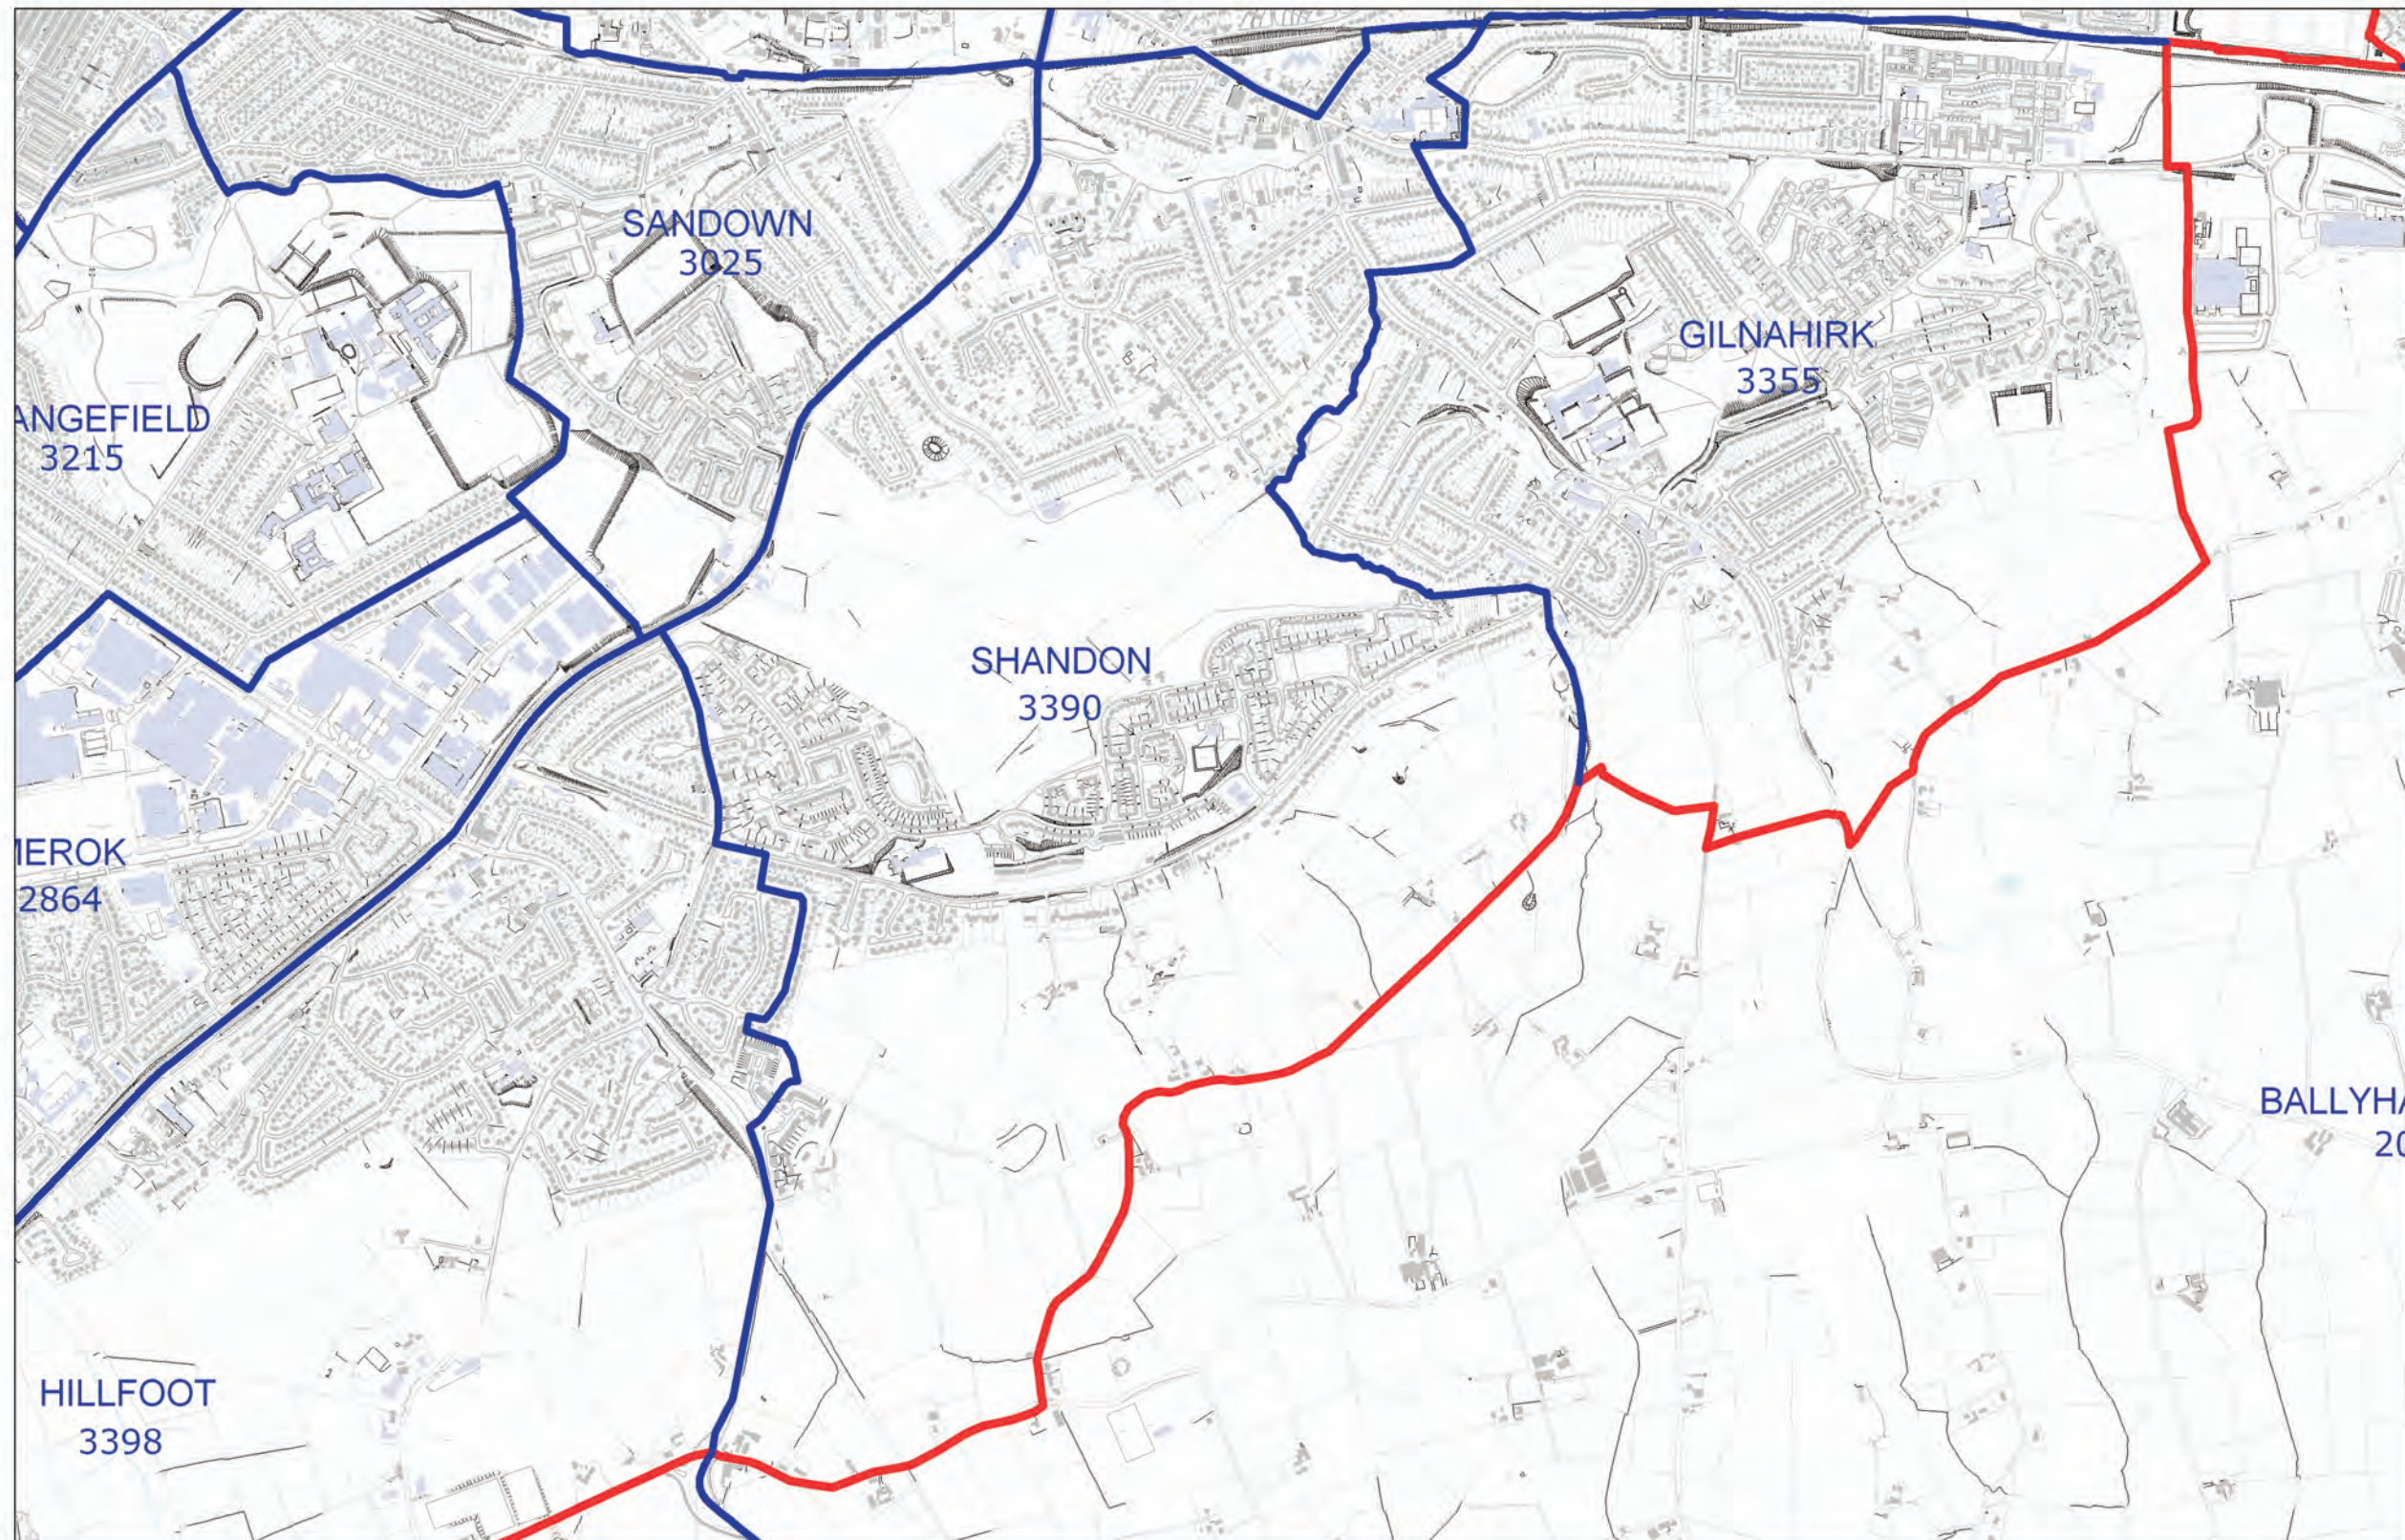

## LOCAL GOVERNMENT BOUNDARIES COMMISSIONER FOR NORTHERN IRELAND

This map displays the proposed wards and their electorate totals within Belfast City Council.

Web: <http://www.lgbc-ni.org>  
E-mail: [webmail@lgbc-ni.org](mailto:webmail@lgbc-ni.org)

— LOCAL GOVERNMENT DISTRICT  
— WARD

Due to the constraints of scale some ward names are not shown.

© Crown Copyright 2008