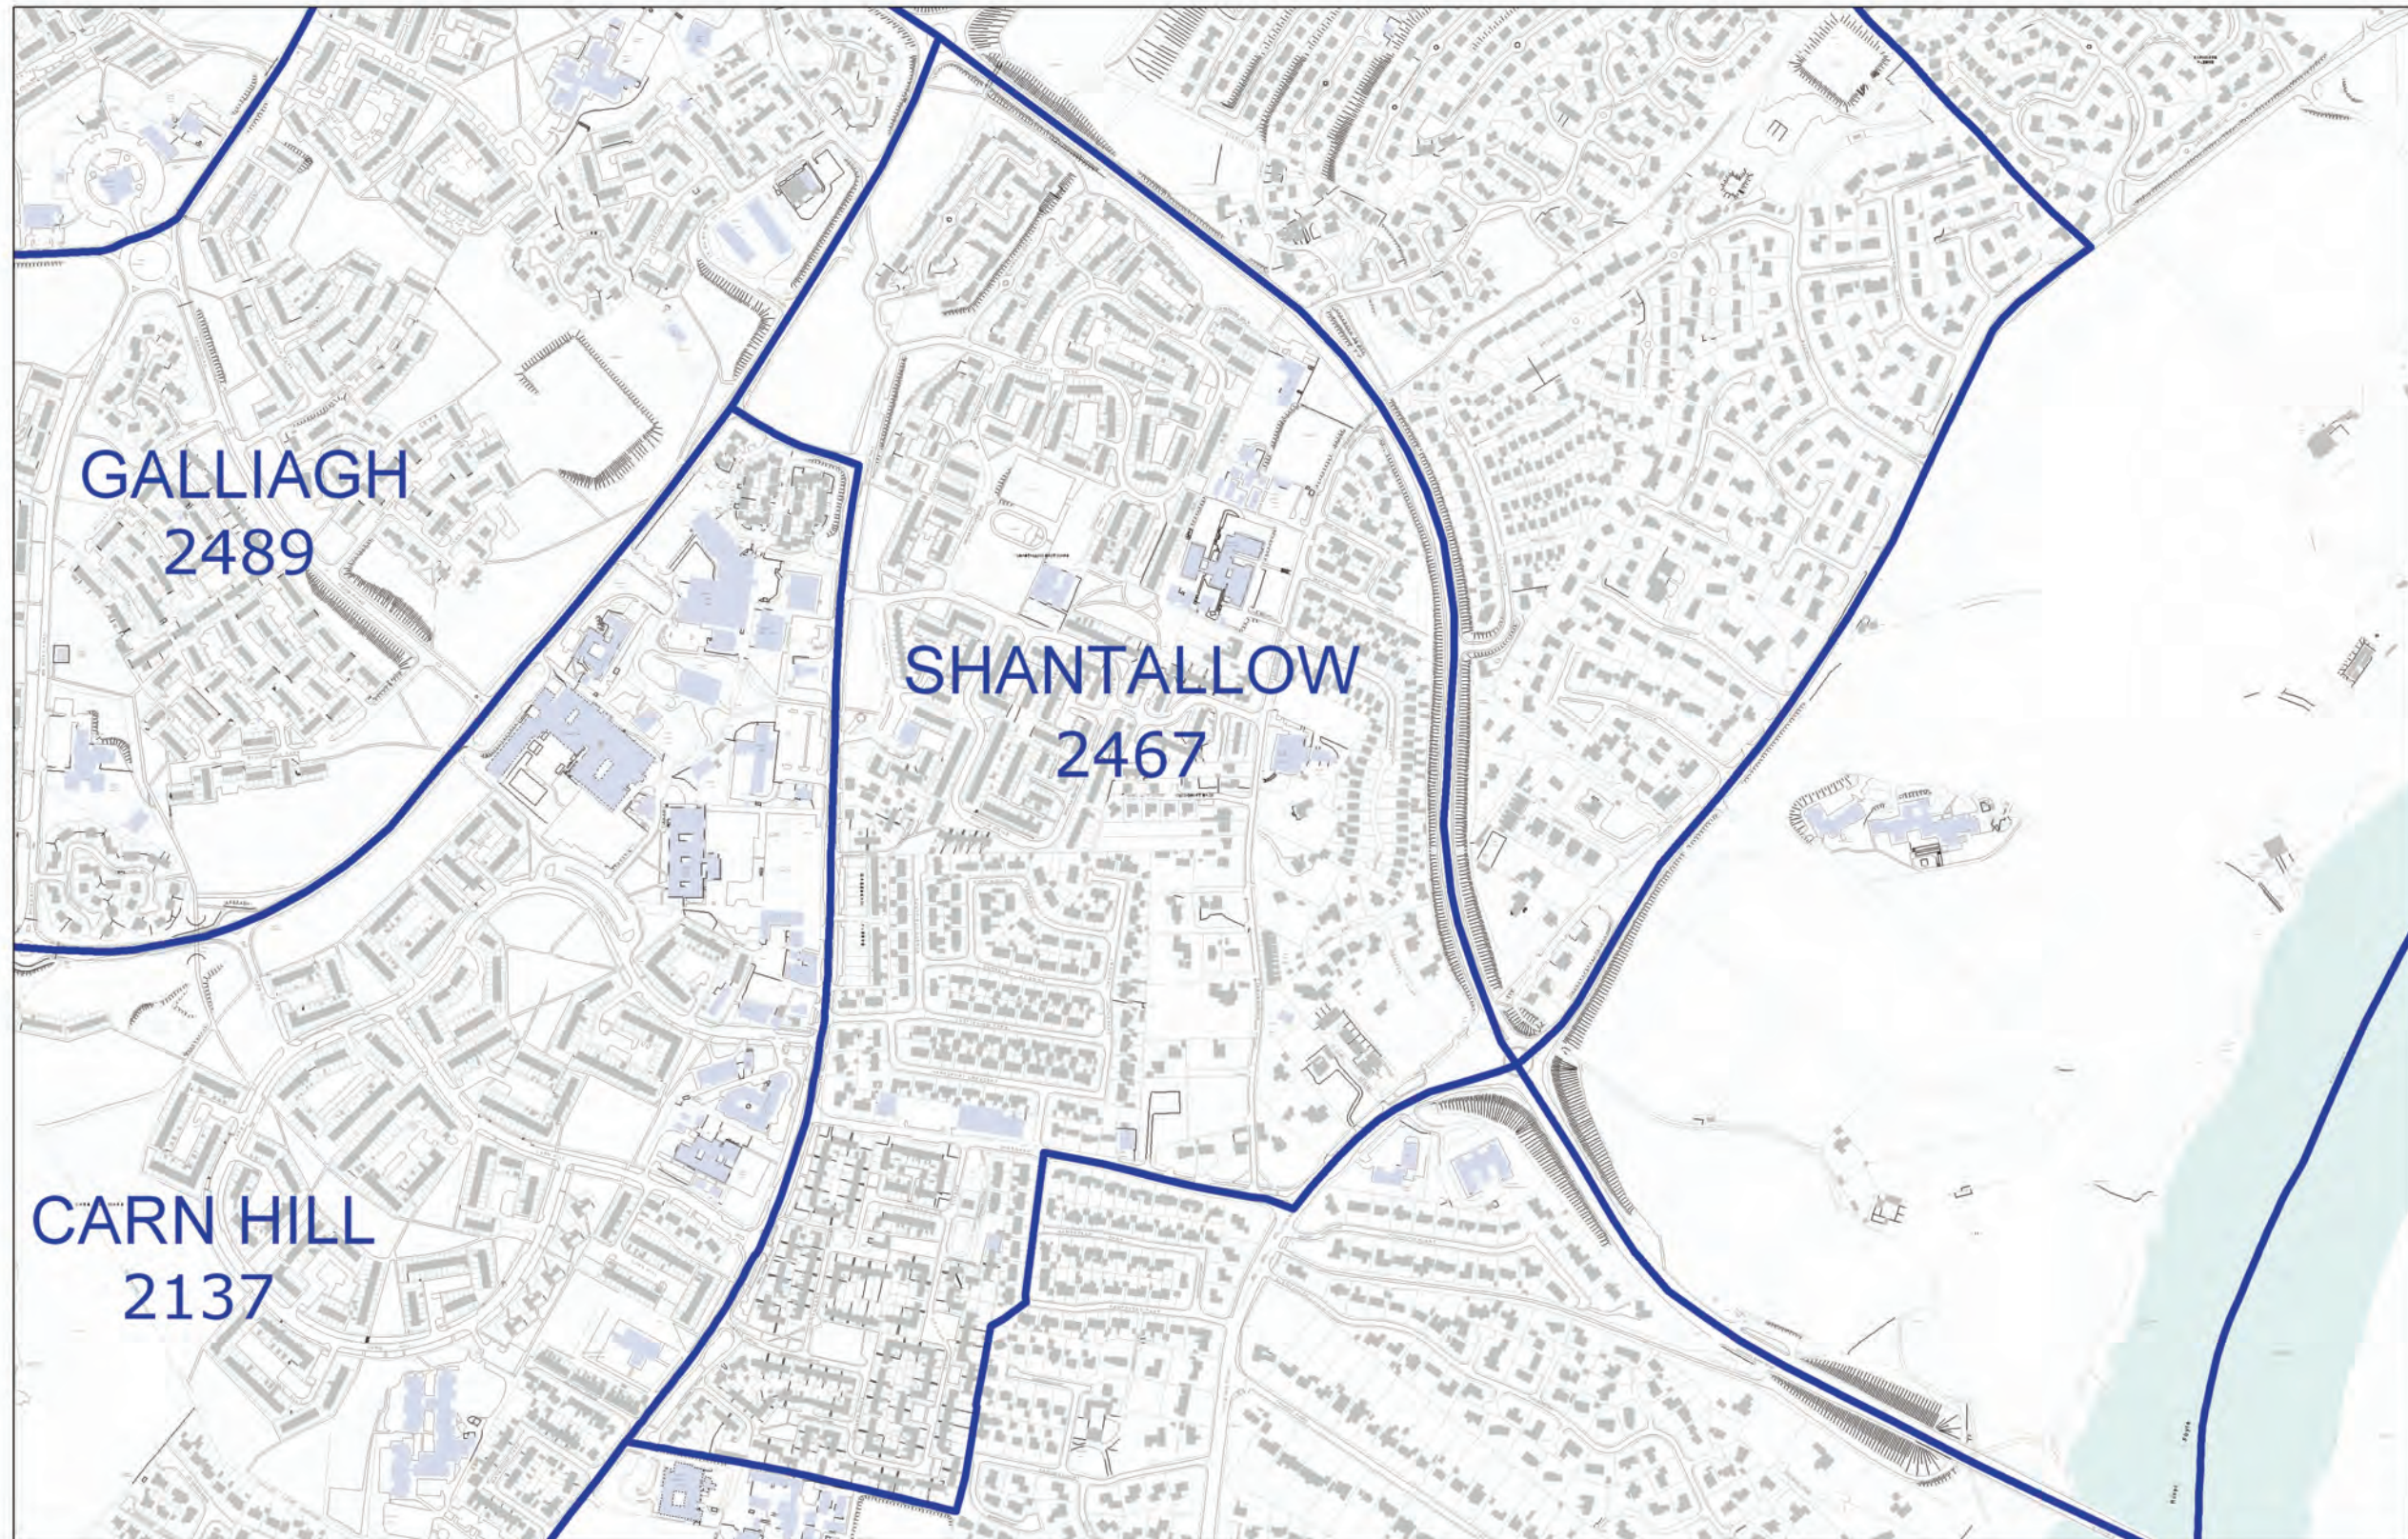

LOCAL GOVERNMENT BOUNDARIES COMMISSIONER FOR NORTHERN IRELAND

This map displays the proposed wards and their electorate totals within Derry City and Strabane District Council.

Web: <http://www.lgbc-ni.org>
E-mail: webmail@lgbc-ni.org

— LOCAL GOVERNMENT DISTRICT
— WARD

Due to the constraints of scale some ward names are not shown.

© Crown Copyright 2008