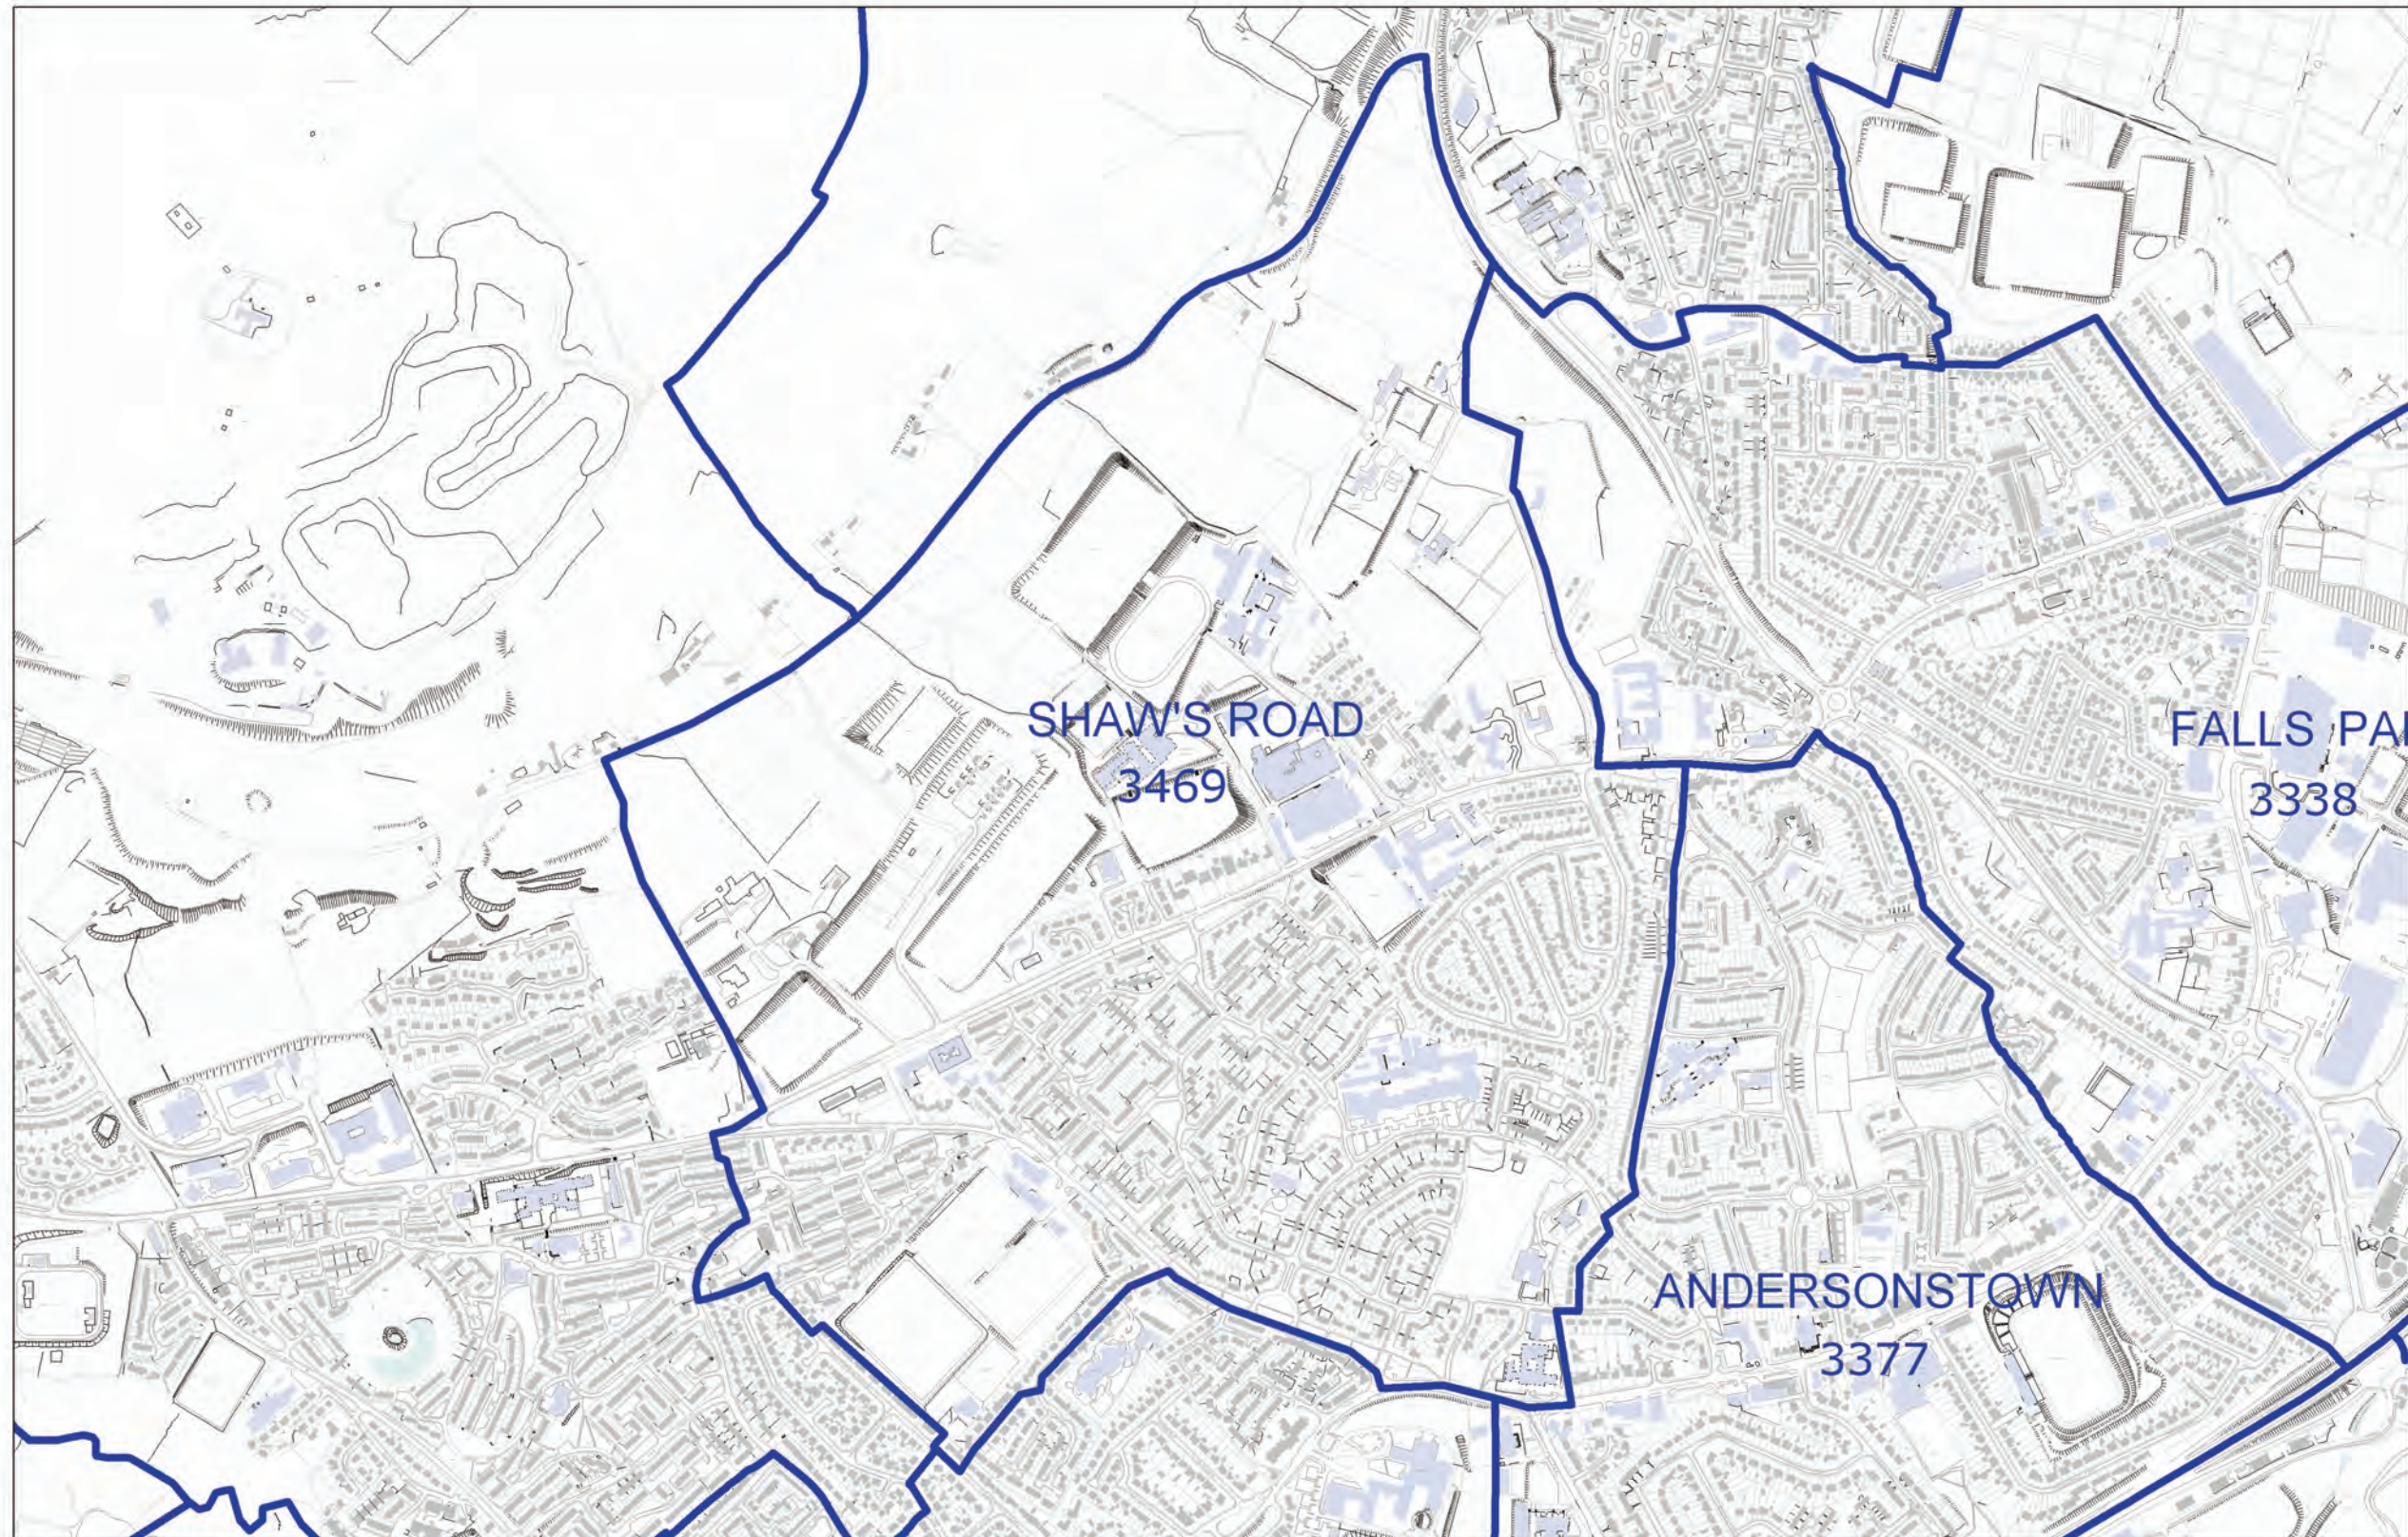

LOCAL GOVERNMENT BOUNDARIES COMMISSIONER FOR NORTHERN IRELAND

This map displays the proposed wards and their electorate totals within Belfast City Council.

Web: <http://www.lgbc-ni.org>
E-mail: webmail@lgbc-ni.org

— LOCAL GOVERNMENT DISTRICT
— WARD

Due to the constraints of scale some ward names are not shown.

© Crown Copyright 2008