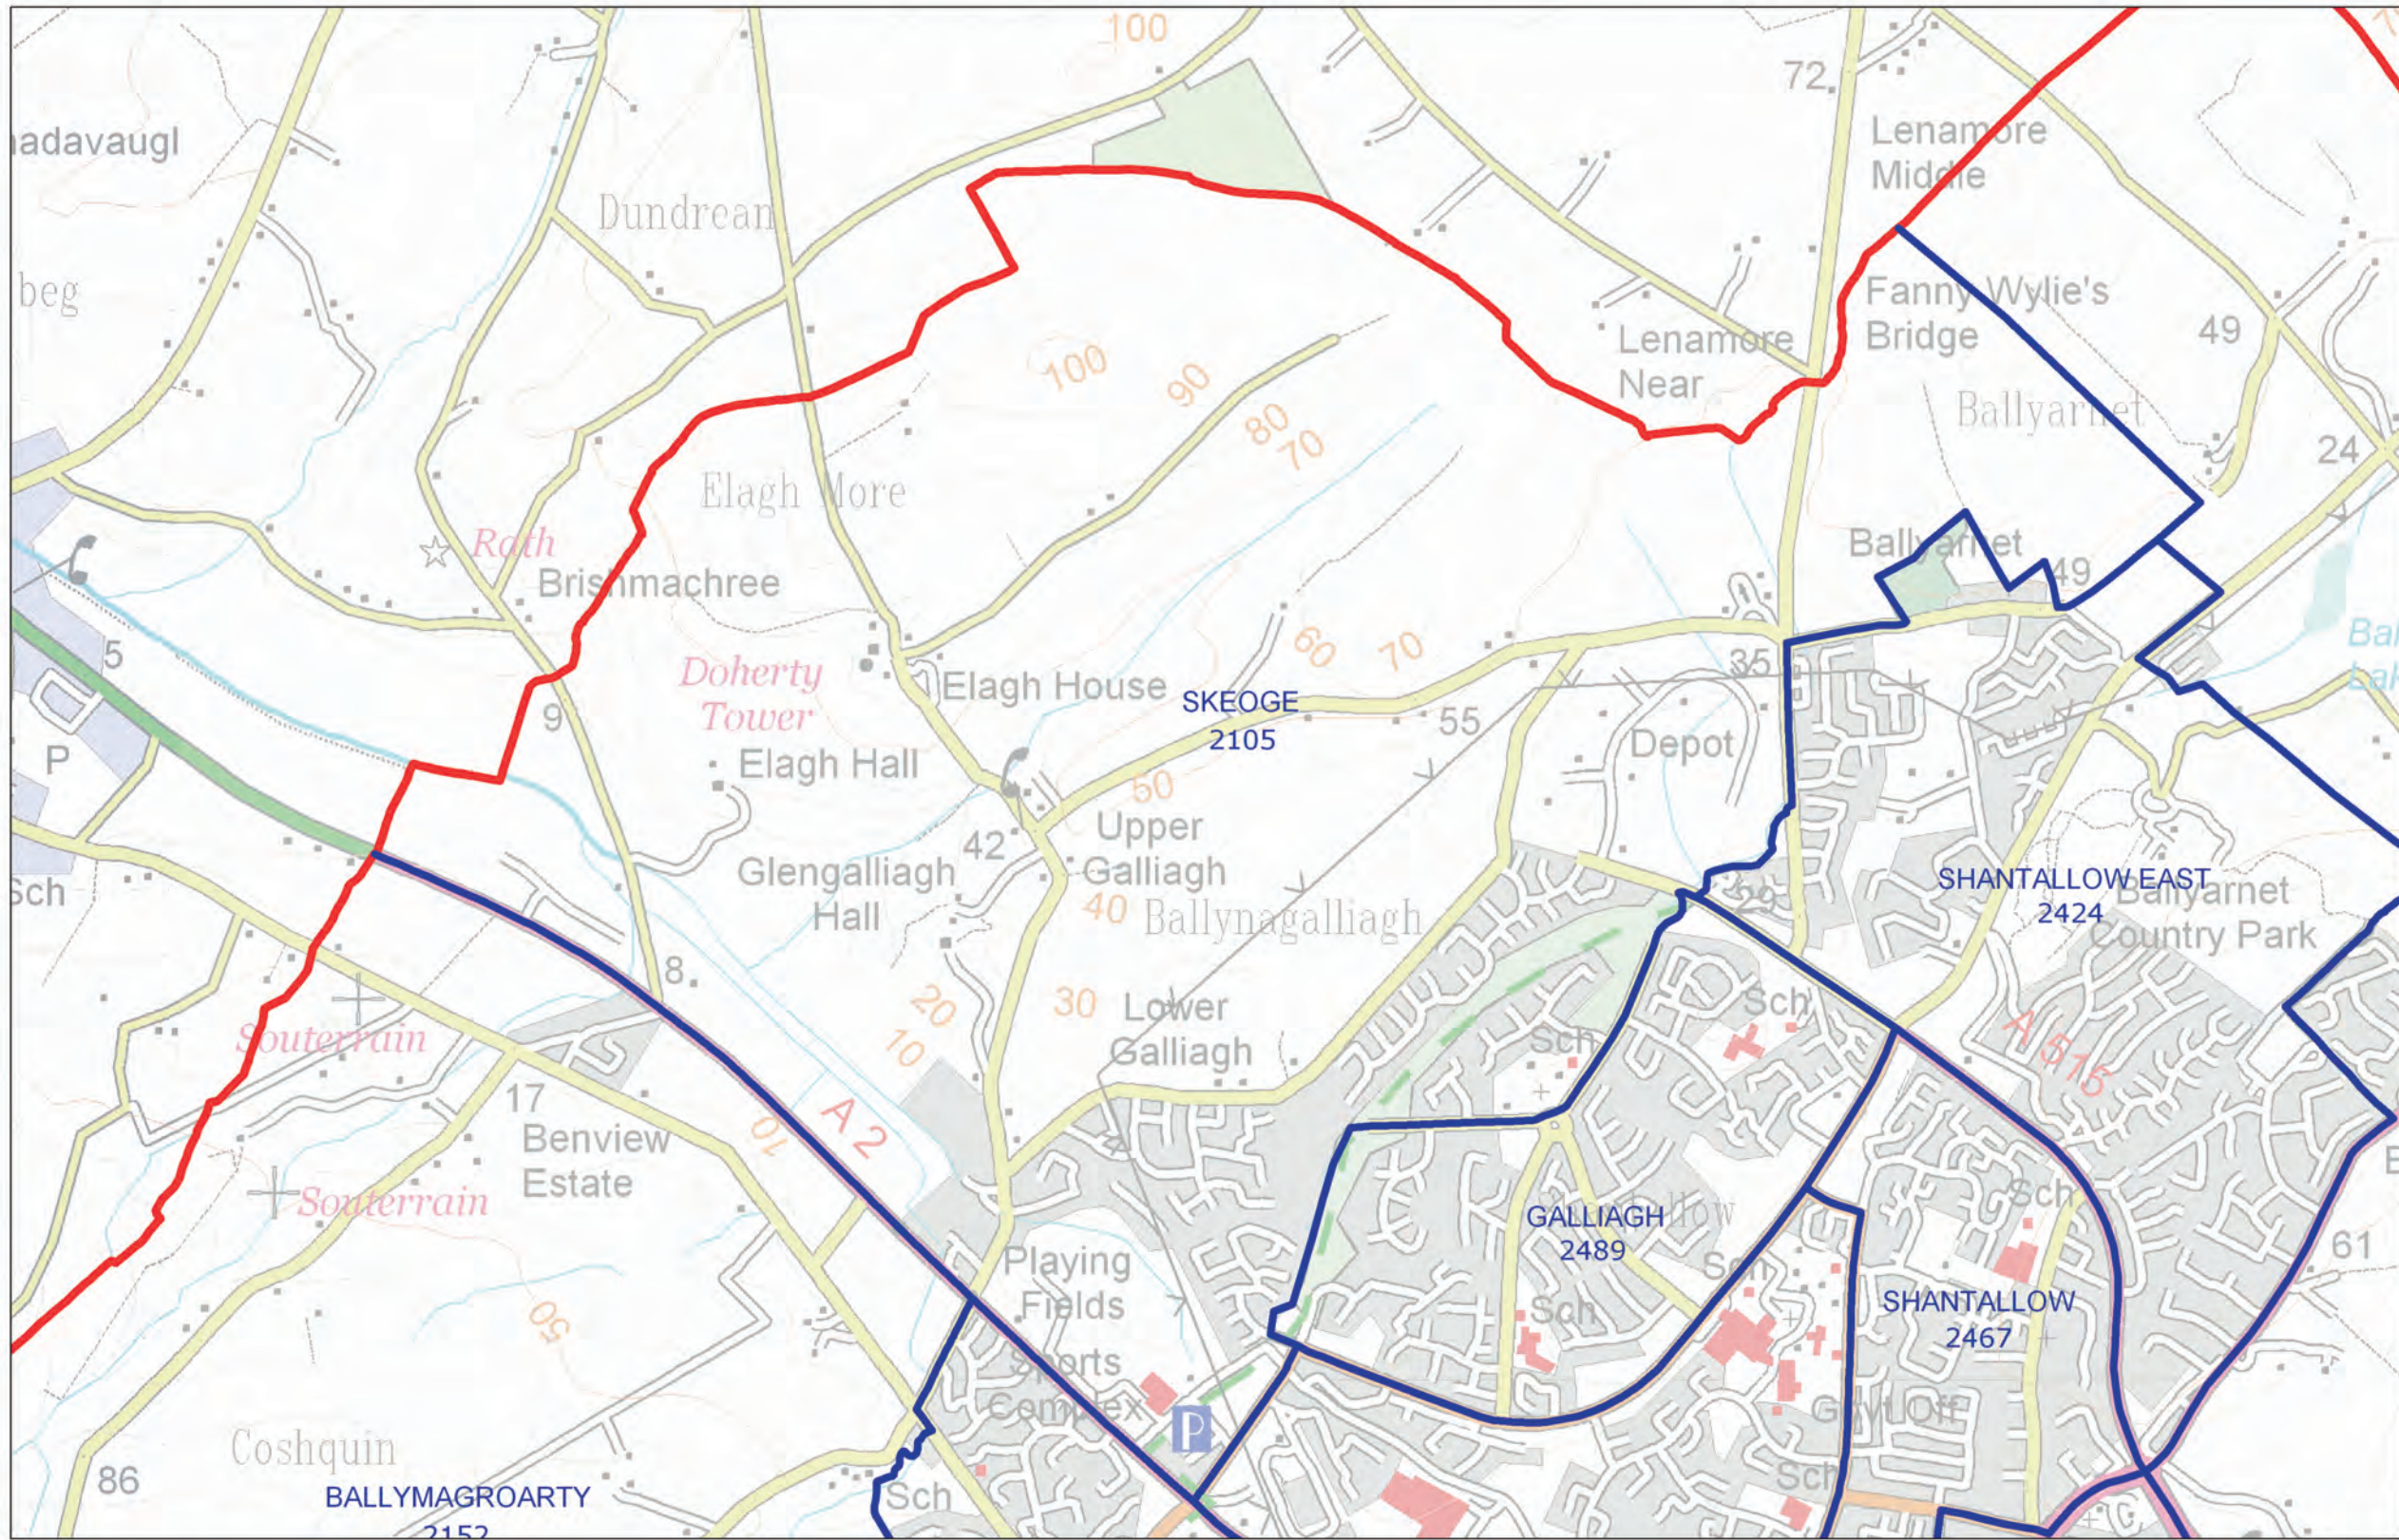

LOCAL GOVERNMENT BOUNDARIES COMMISSIONER FOR NORTHERN IRELAND

This map displays the proposed wards and their electorate totals within Derry City and Strabane District Council.

Web: <http://www.lgbc-ni.org>
E-mail: webmail@lgbc-ni.org

— LOCAL GOVERNMENT DISTRICT
— WARD

Due to the constraints of scale some ward names are not shown.

© Crown Copyright 2008