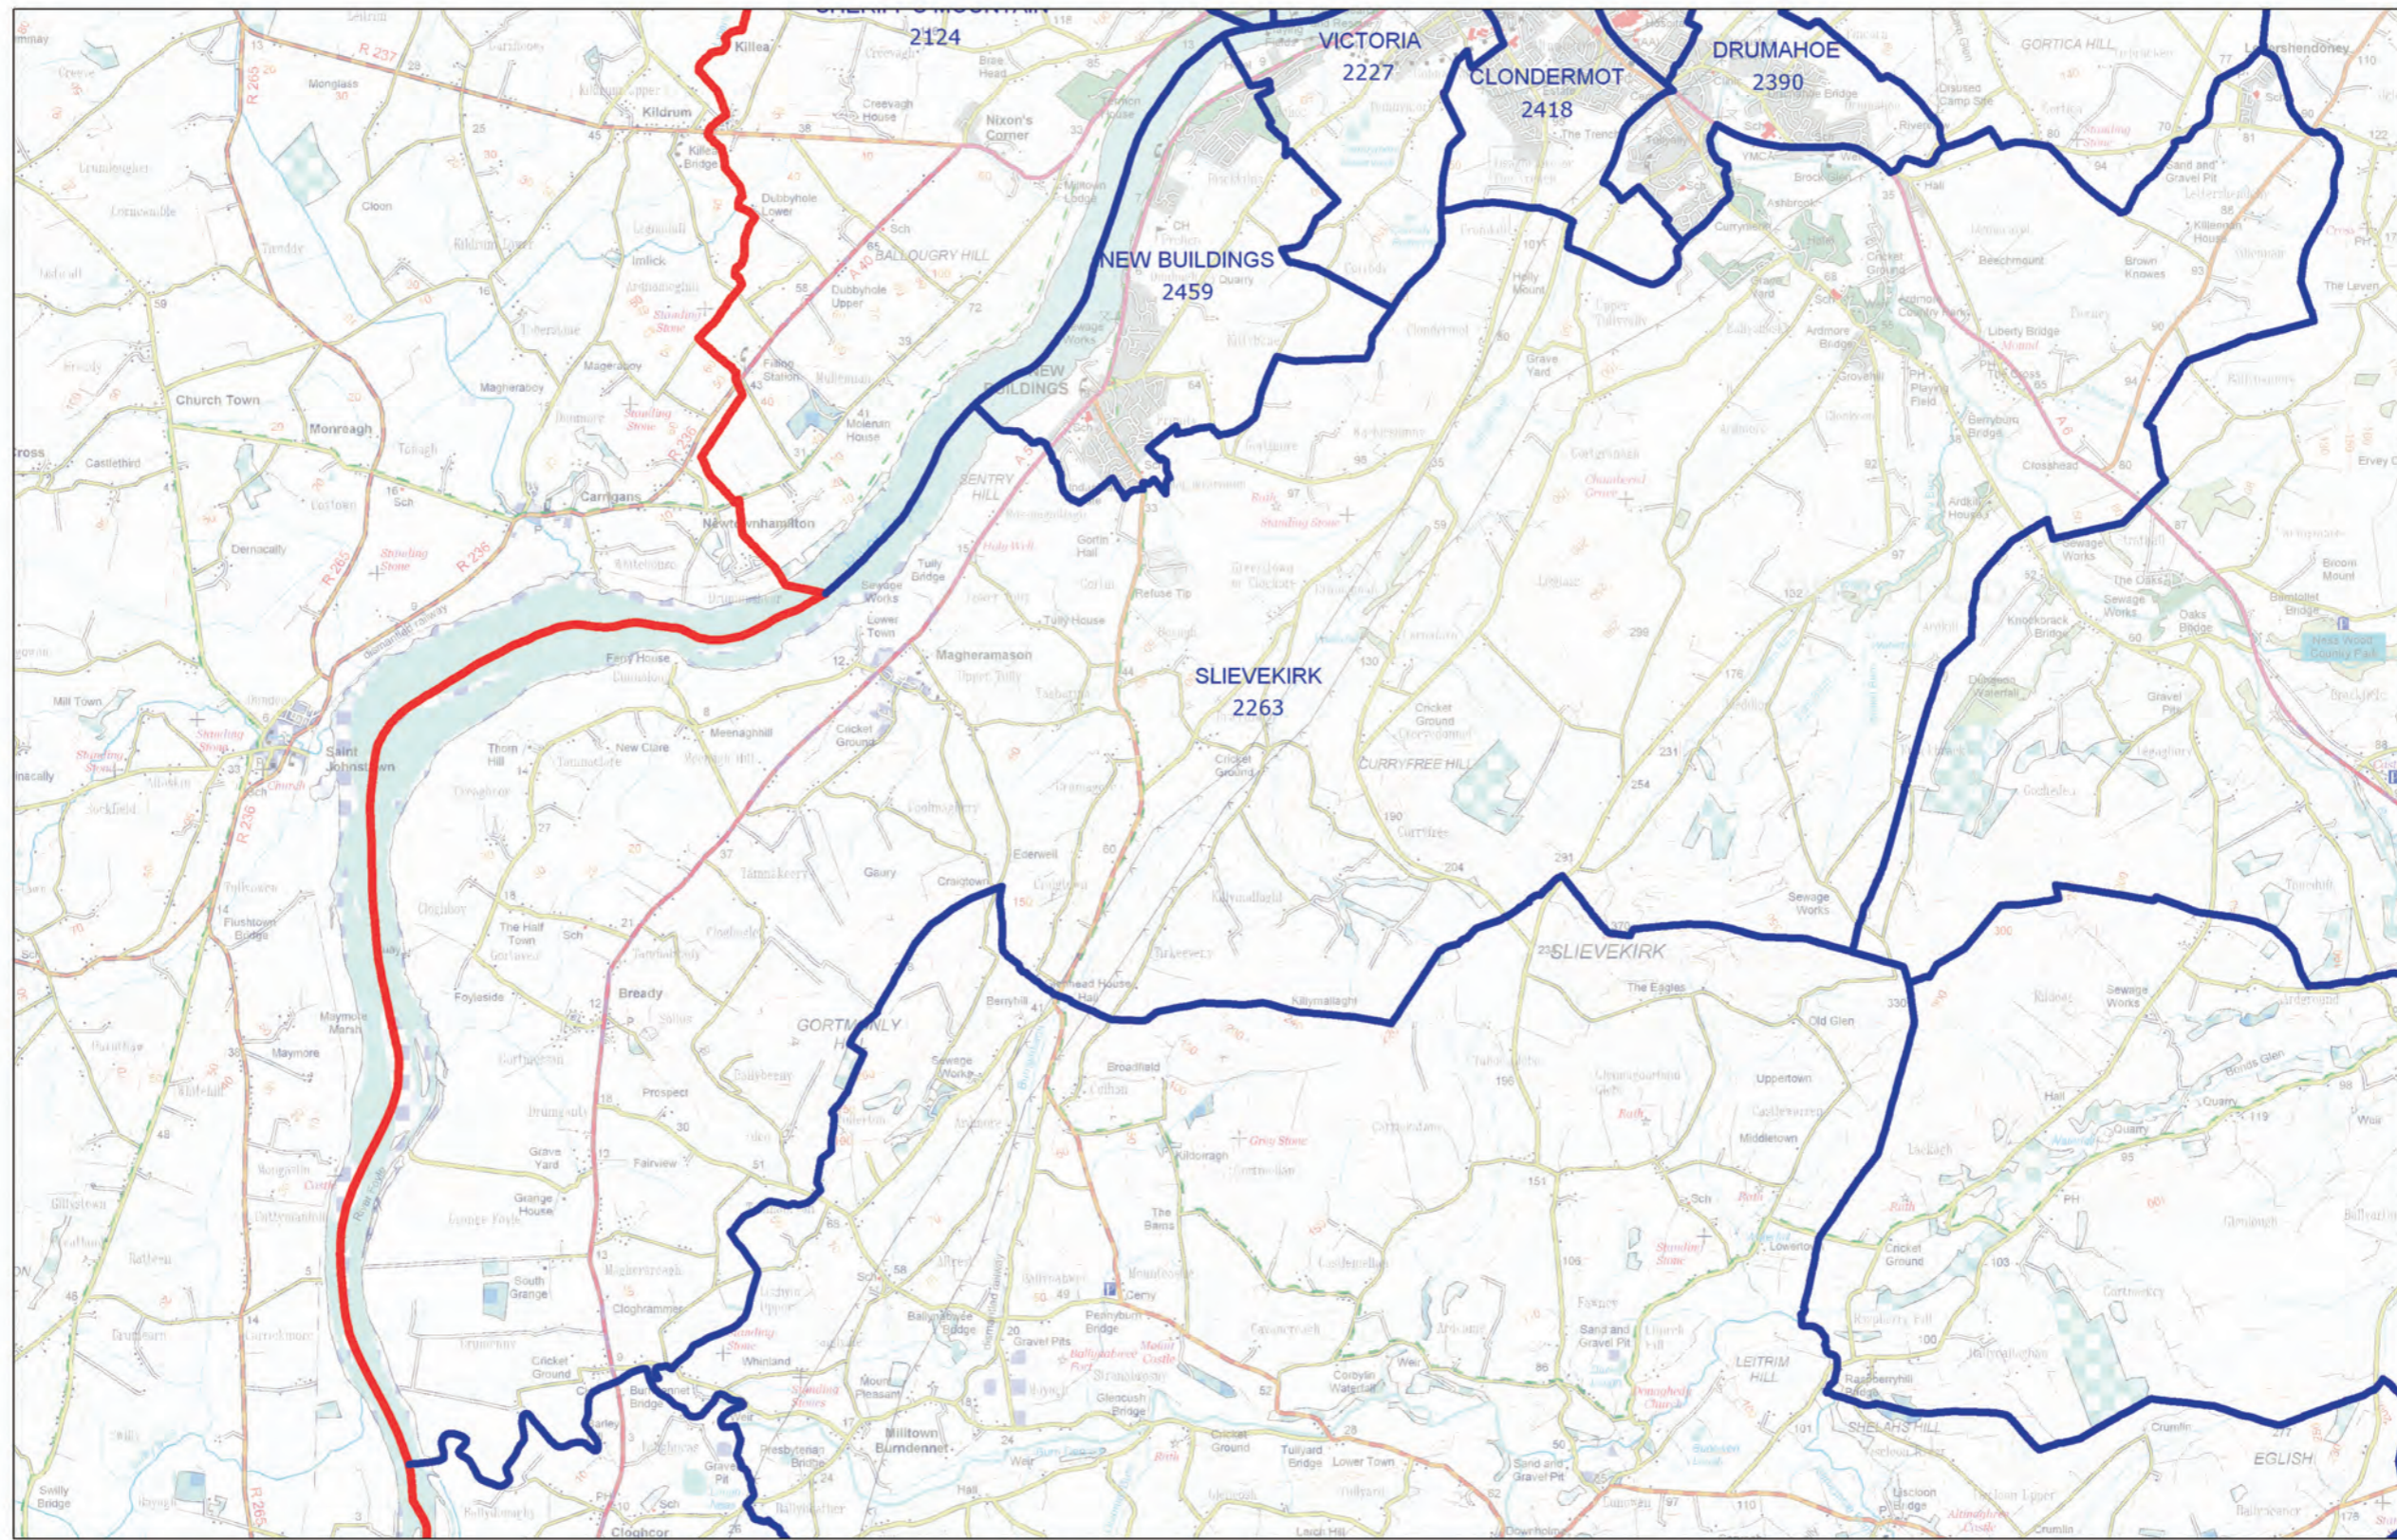

# LOCAL GOVERNMENT BOUNDARIES COMMISSIONER FOR NORTHERN IRELAND

This map displays the proposed wards and their electorate totals within Derry City and Strabane District Council.

Web: <http://www.lgbc-ni.org>