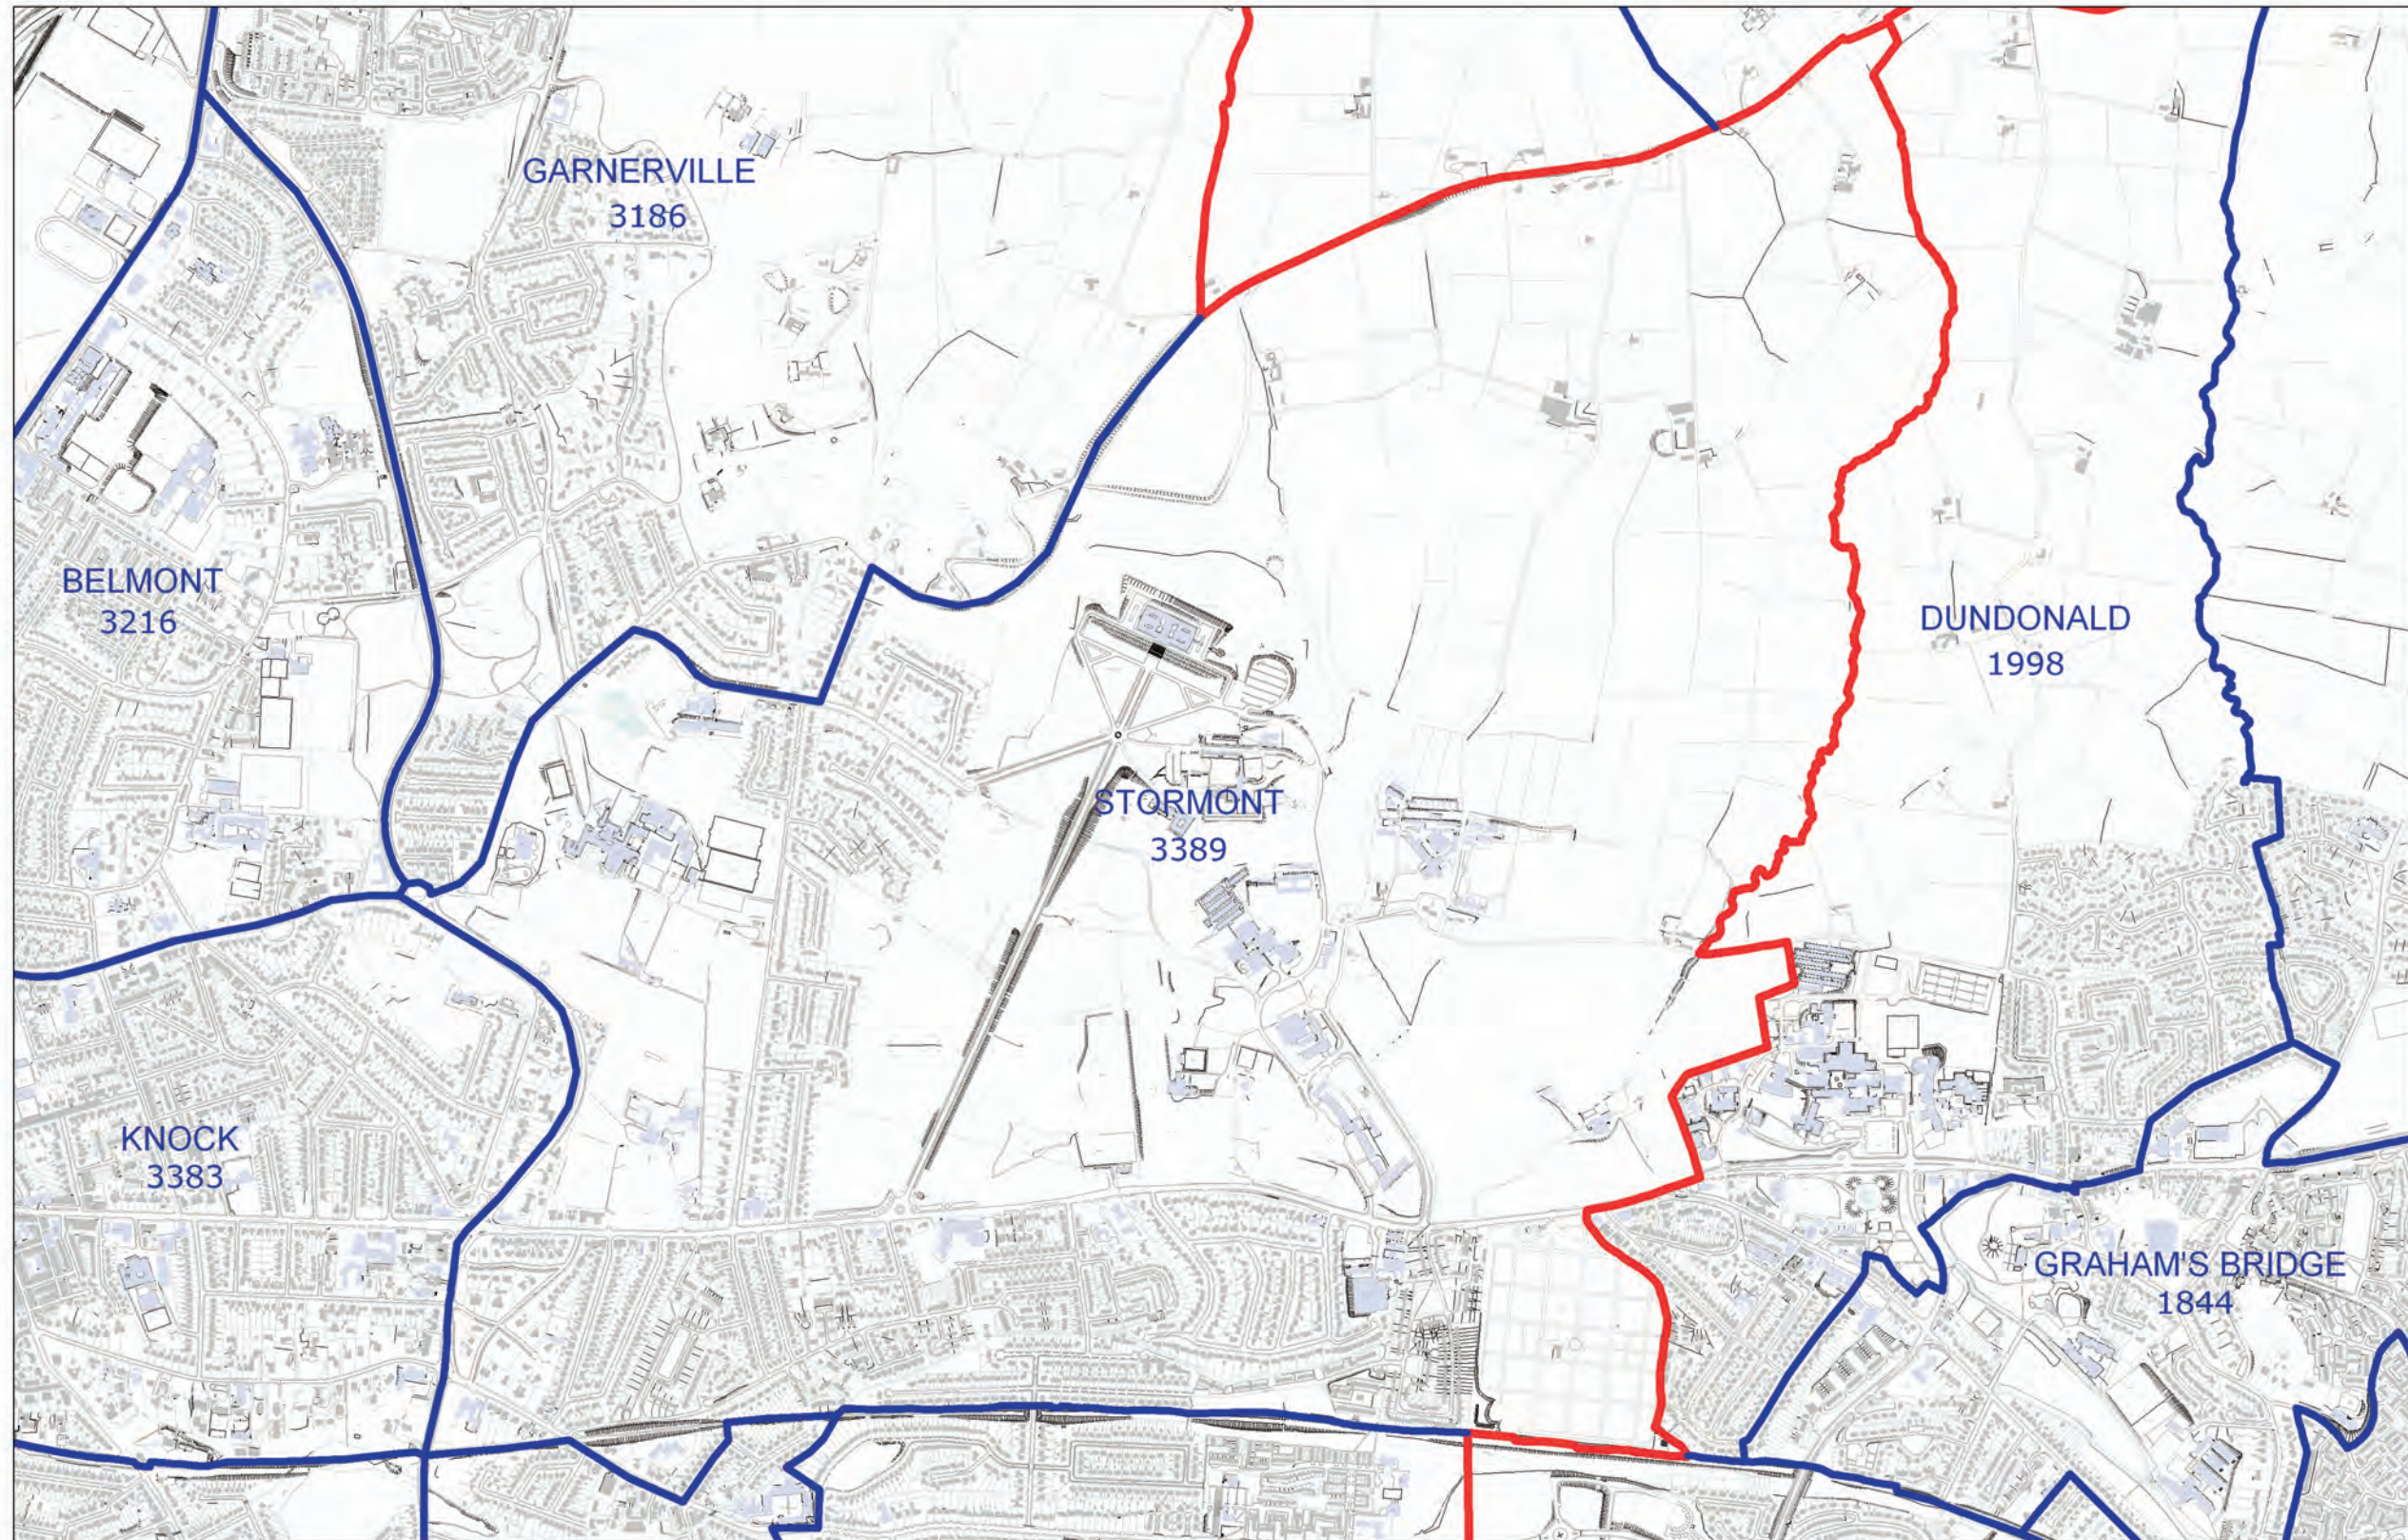

LOCAL GOVERNMENT BOUNDARIES COMMISSIONER FOR NORTHERN IRELAND

This map displays the proposed wards and their electorate totals within Belfast City Council.

Web: <http://www.lgbc-ni.org>
E-mail: webmail@lgbc-ni.org

— LOCAL GOVERNMENT DISTRICT
— WARD

Due to the constraints of scale some ward names are not shown.

© Crown Copyright 2008