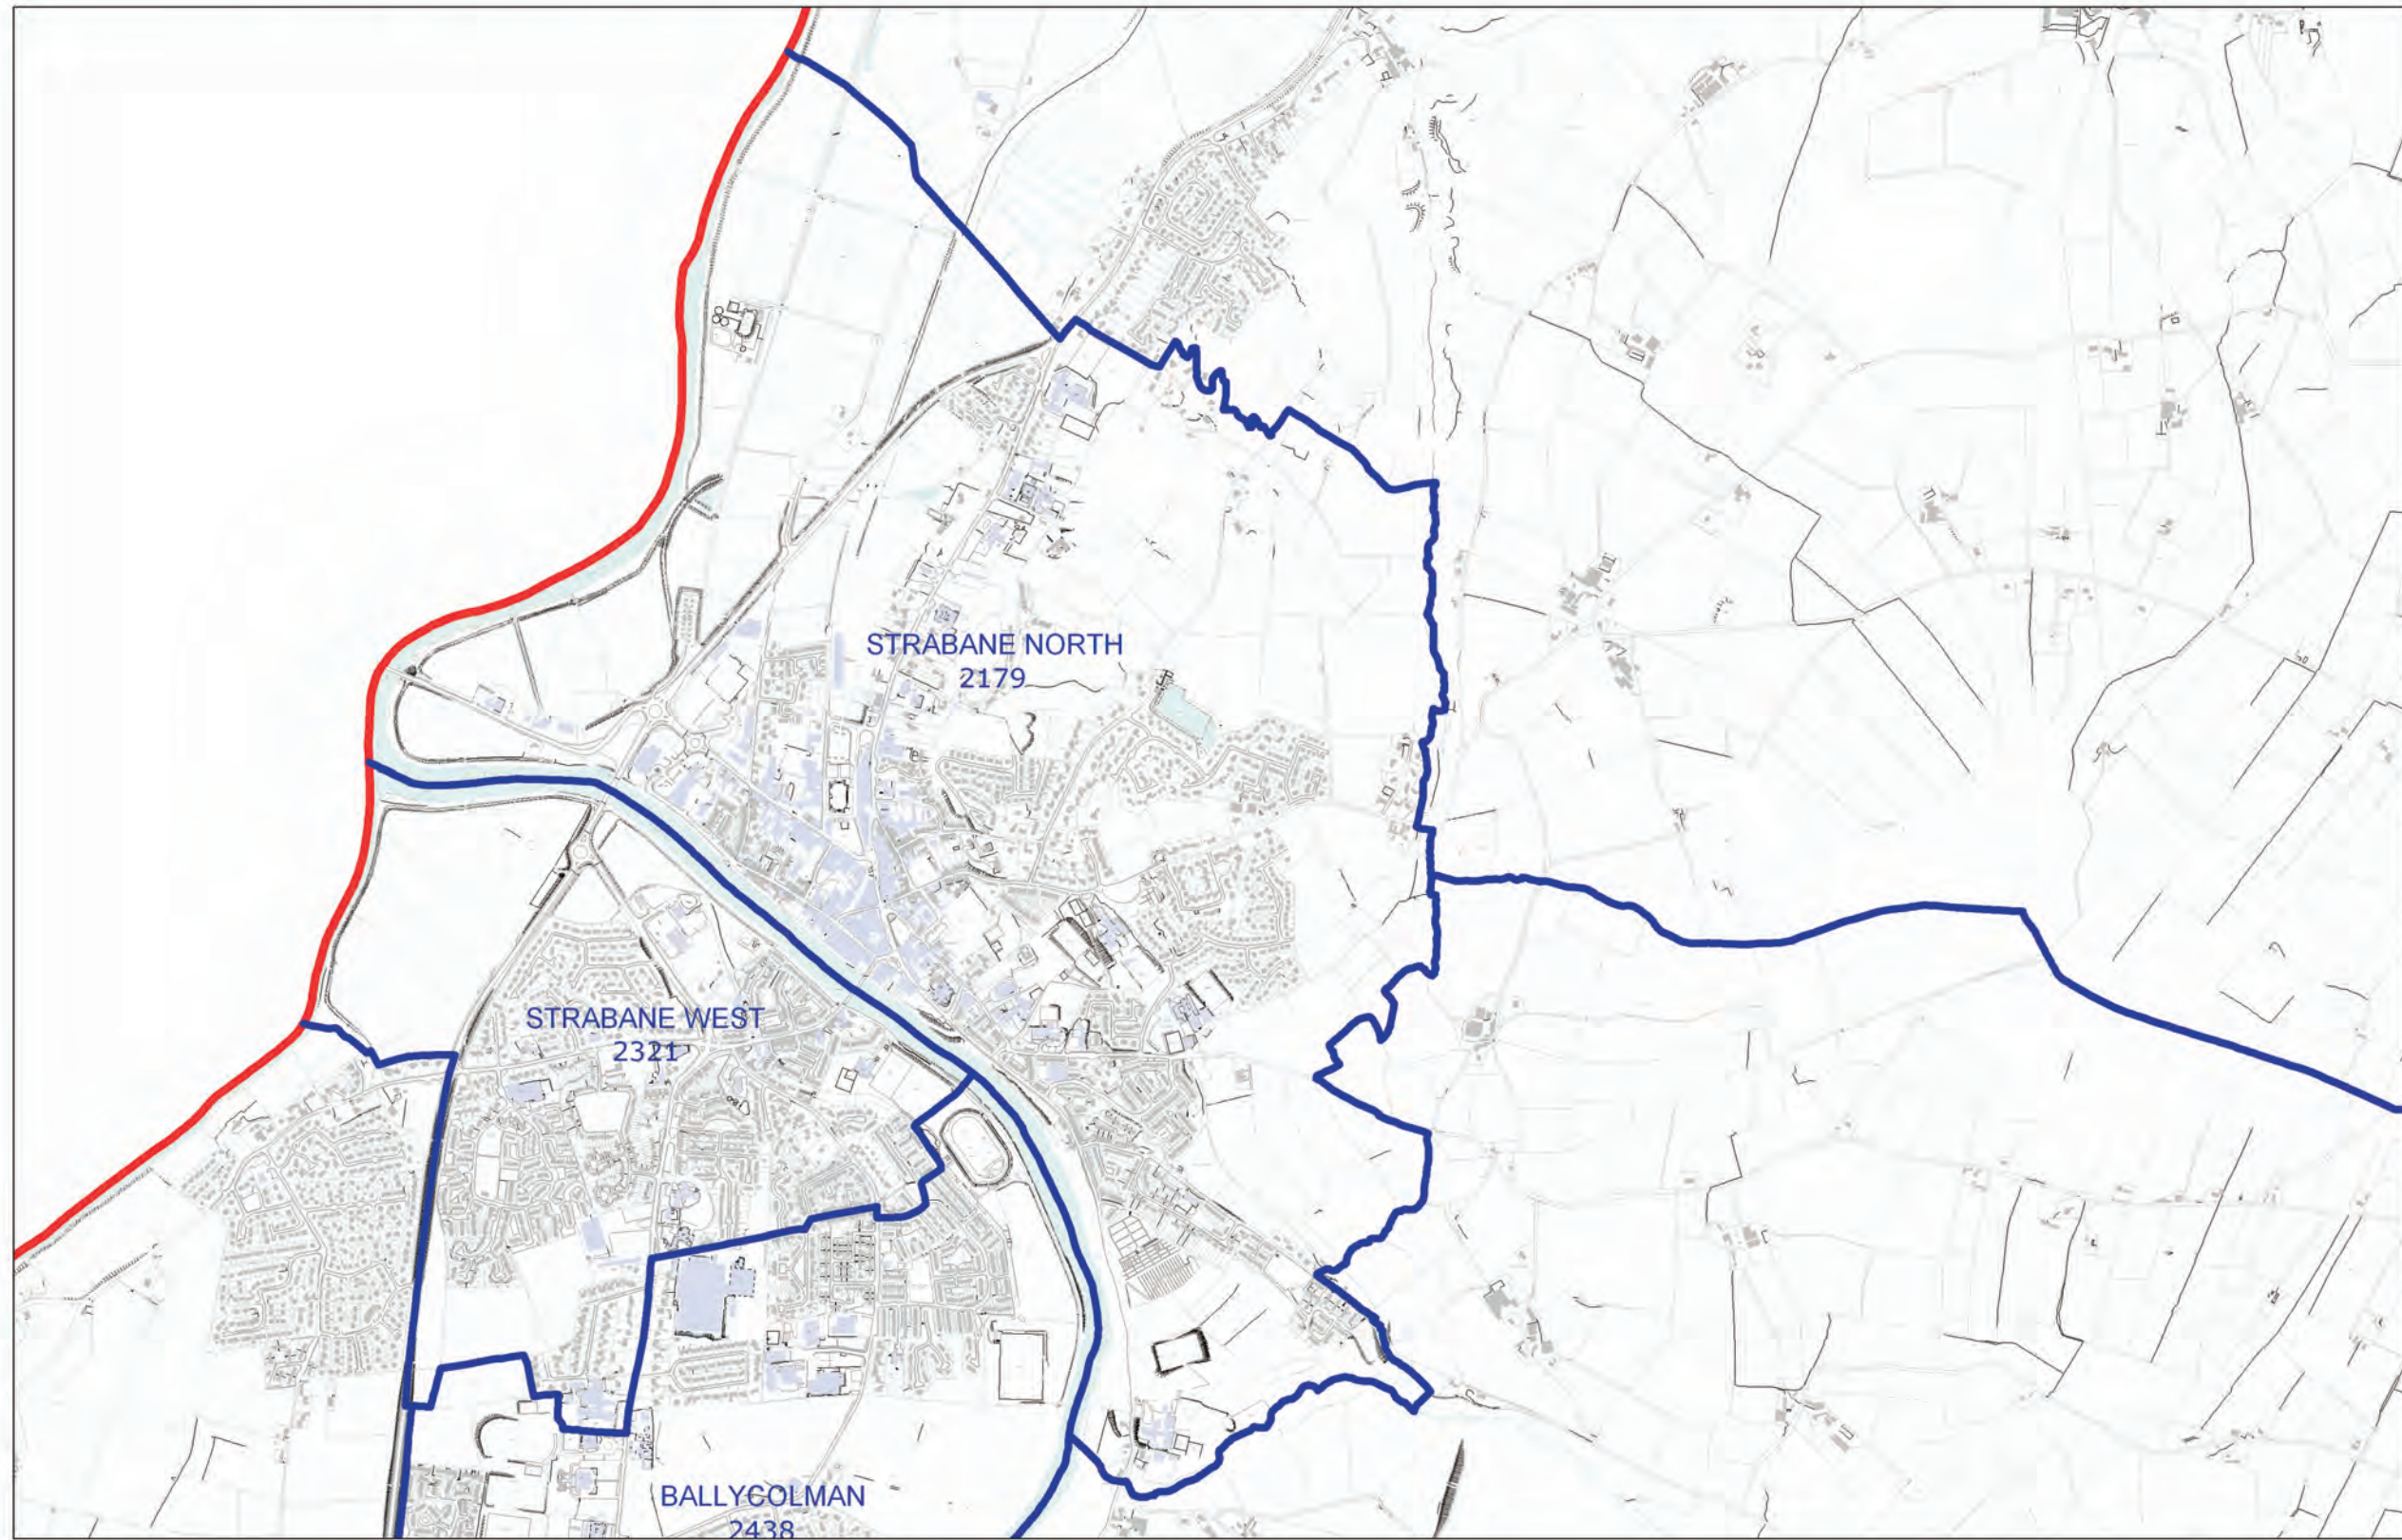

## LOCAL GOVERNMENT BOUNDARIES COMMISSIONER FOR NORTHERN IRELAND

This map displays the proposed wards and their electorate totals within Derry City and Strabane District Council.

Web: <http://www.lgbc-ni.org>  
E-mail: [webmail@lgbc-ni.org](mailto:webmail@lgbc-ni.org)

— LOCAL GOVERNMENT DISTRICT  
— WARD

Due to the constraints of scale some ward names are not shown.

© Crown Copyright 2008