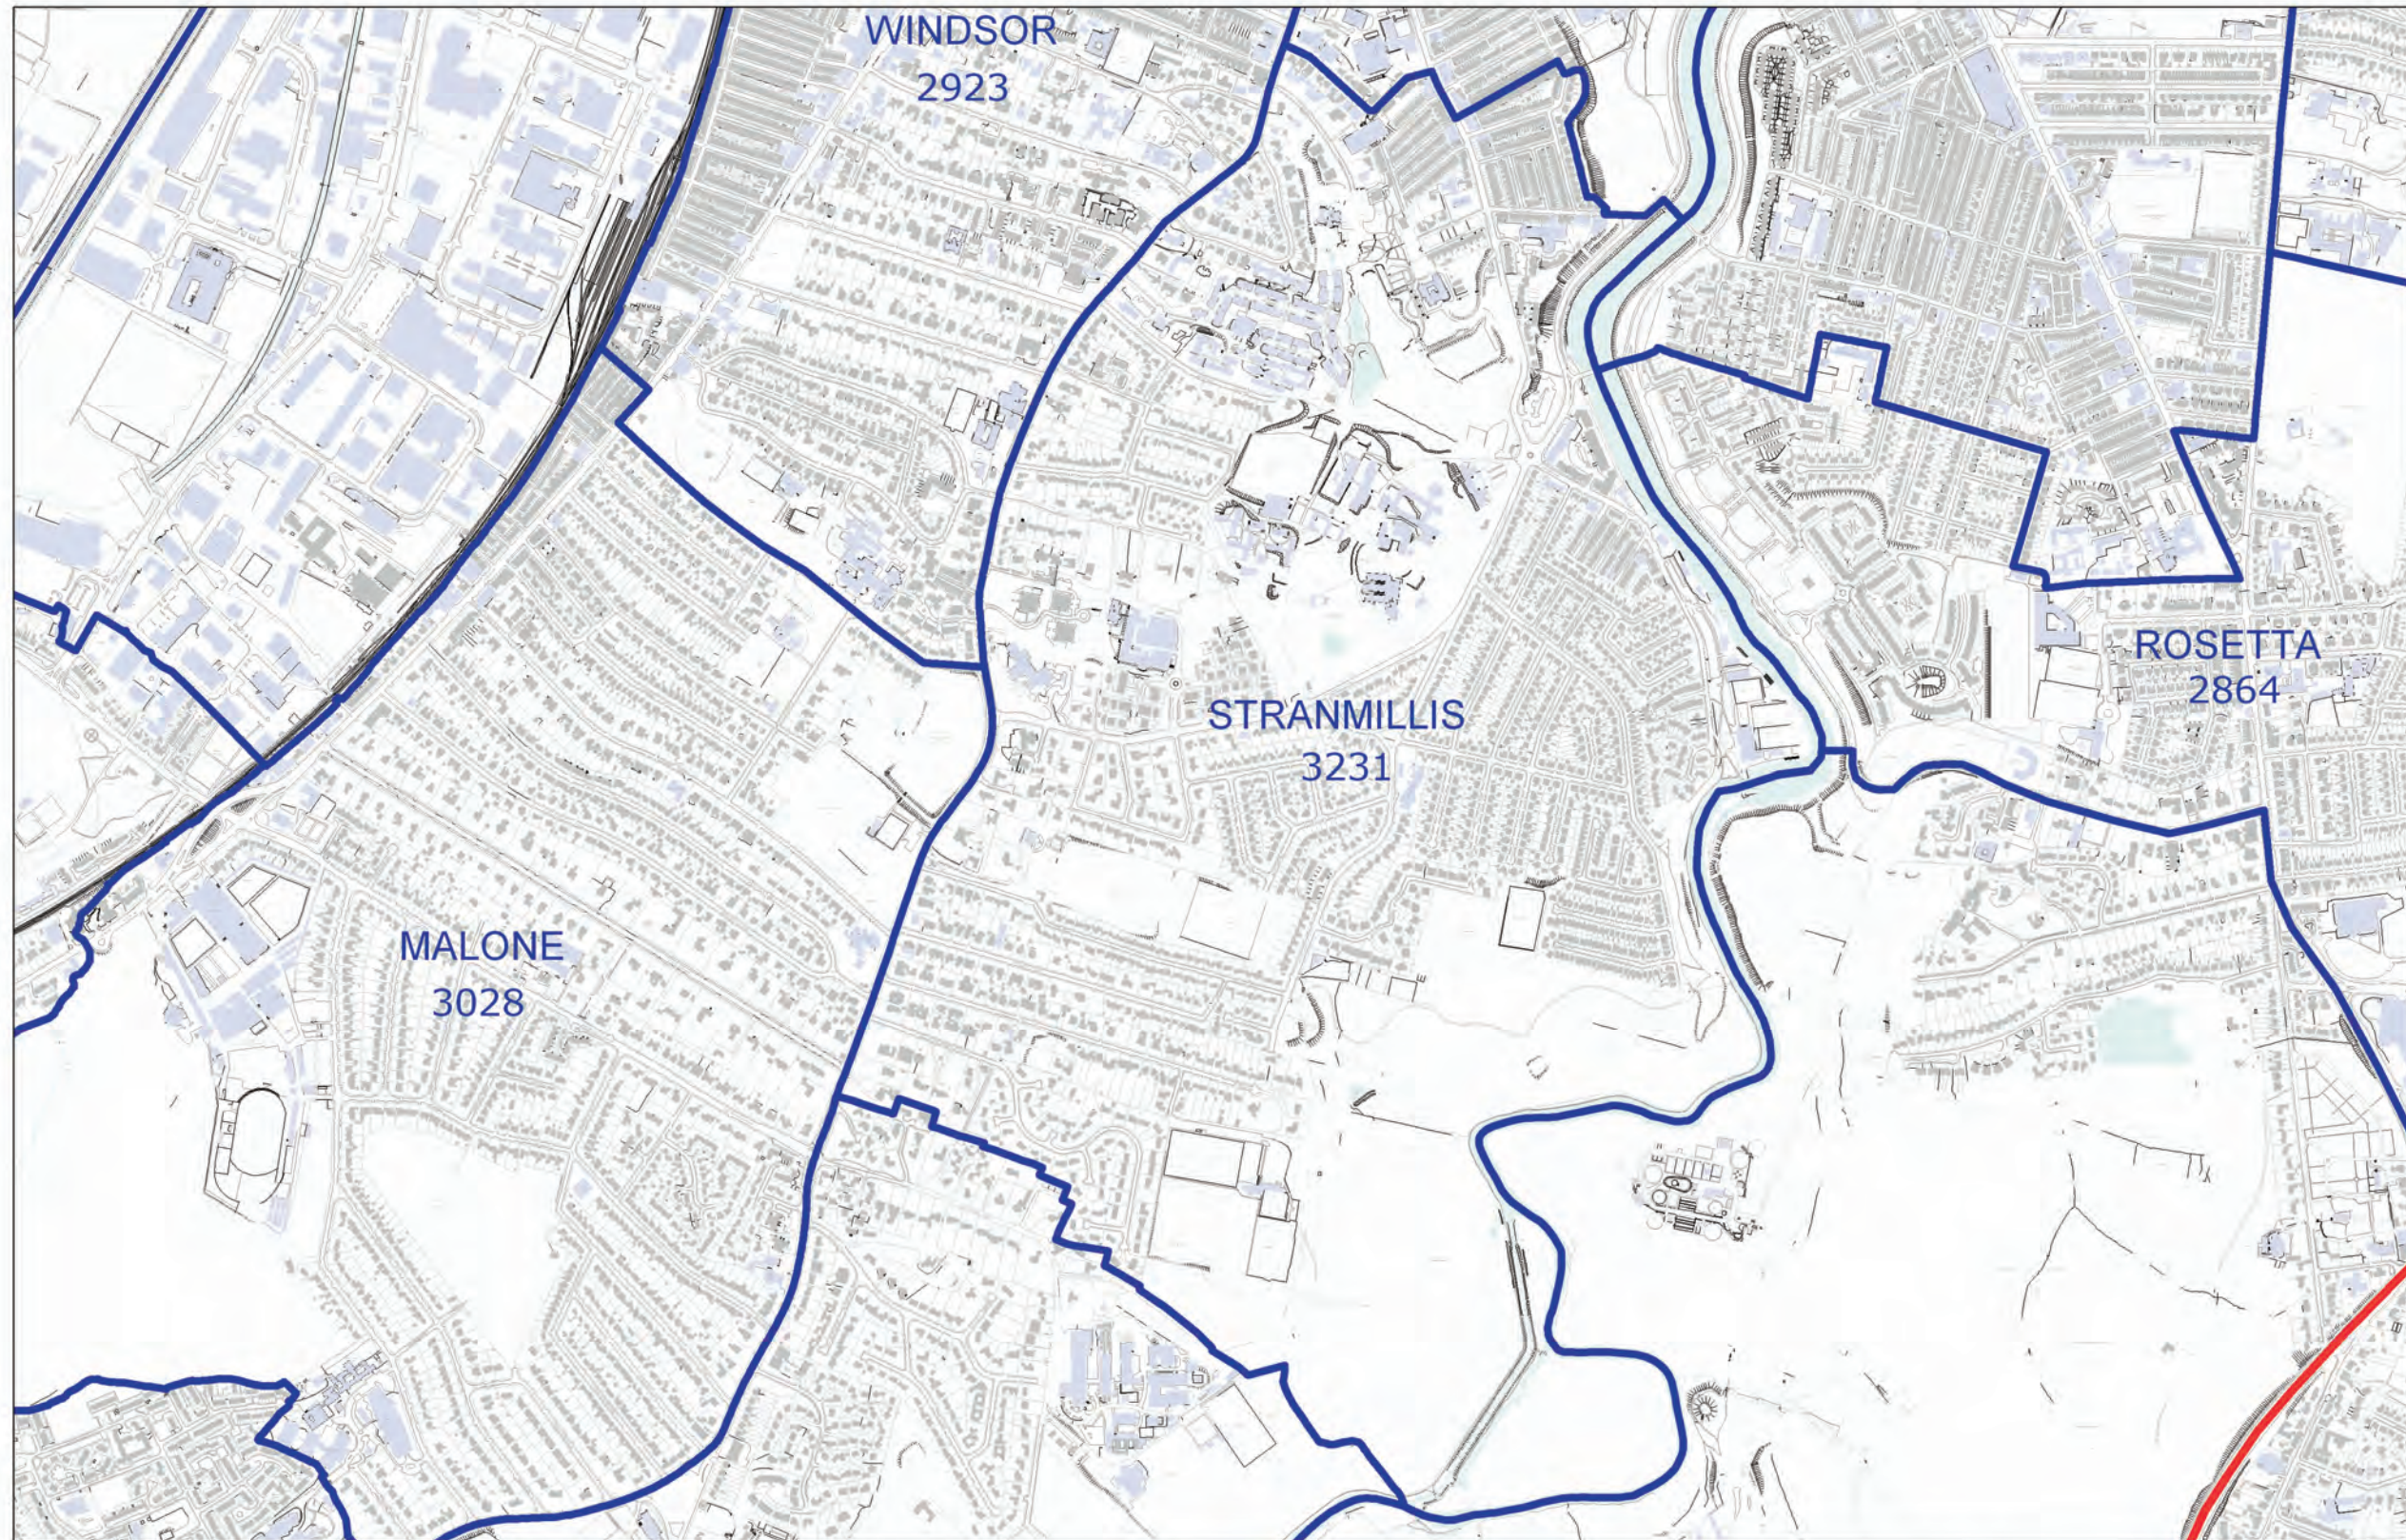

LOCAL GOVERNMENT BOUNDARIES COMMISSIONER FOR NORTHERN IRELAND

This map displays the proposed wards and their electorate totals within Belfast City Council.

Web: <http://www.lgbc-ni.org>
E-mail: webmail@lgbc-ni.org

— LOCAL GOVERNMENT DISTRICT
— WARD

Due to the constraints of scale some ward names are not shown.

© Crown Copyright 2008