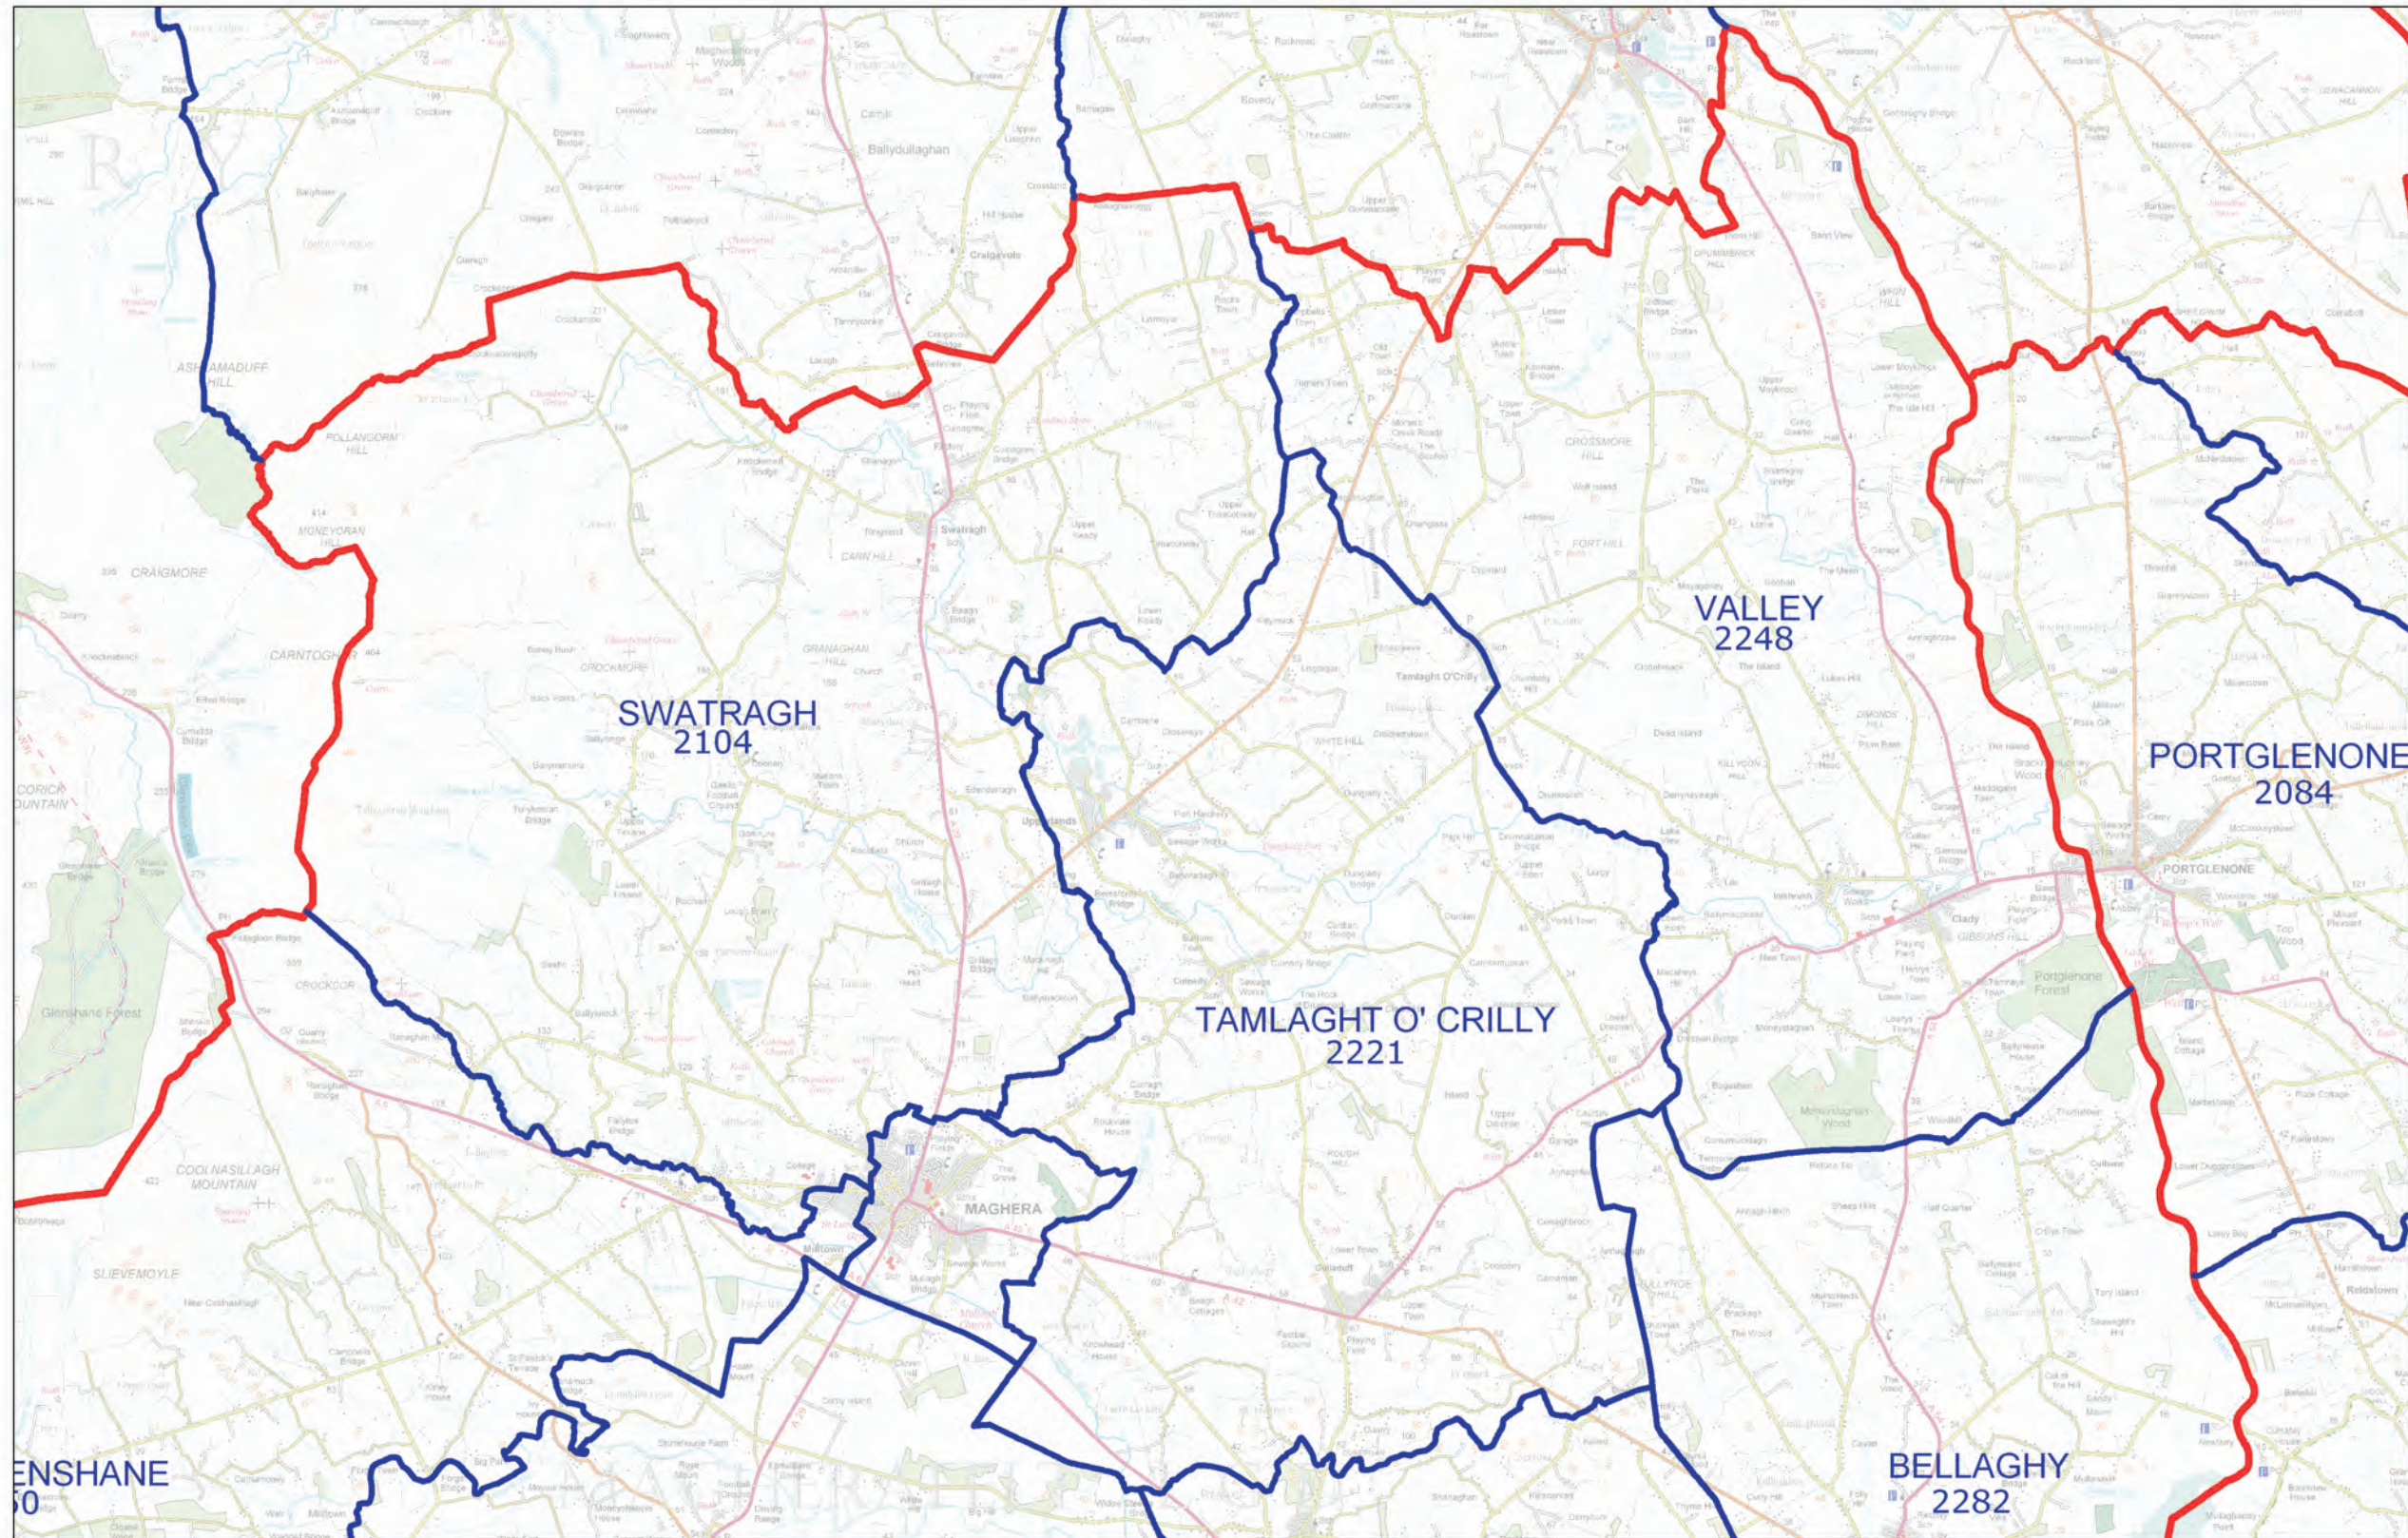

LOCAL GOVERNMENT BOUNDARIES COMMISSIONER FOR NORTHERN IRELAND

This map displays the proposed wards and their electorate totals within Mid Ulster District Council.

Web: <http://www.lgbc-ni.org>
E-mail: webmail@lgbc-ni.org

— LOCAL GOVERNMENT DISTRICT
— WARD

Due to the constraints of scale some ward names are not shown.

© Crown Copyright 2008