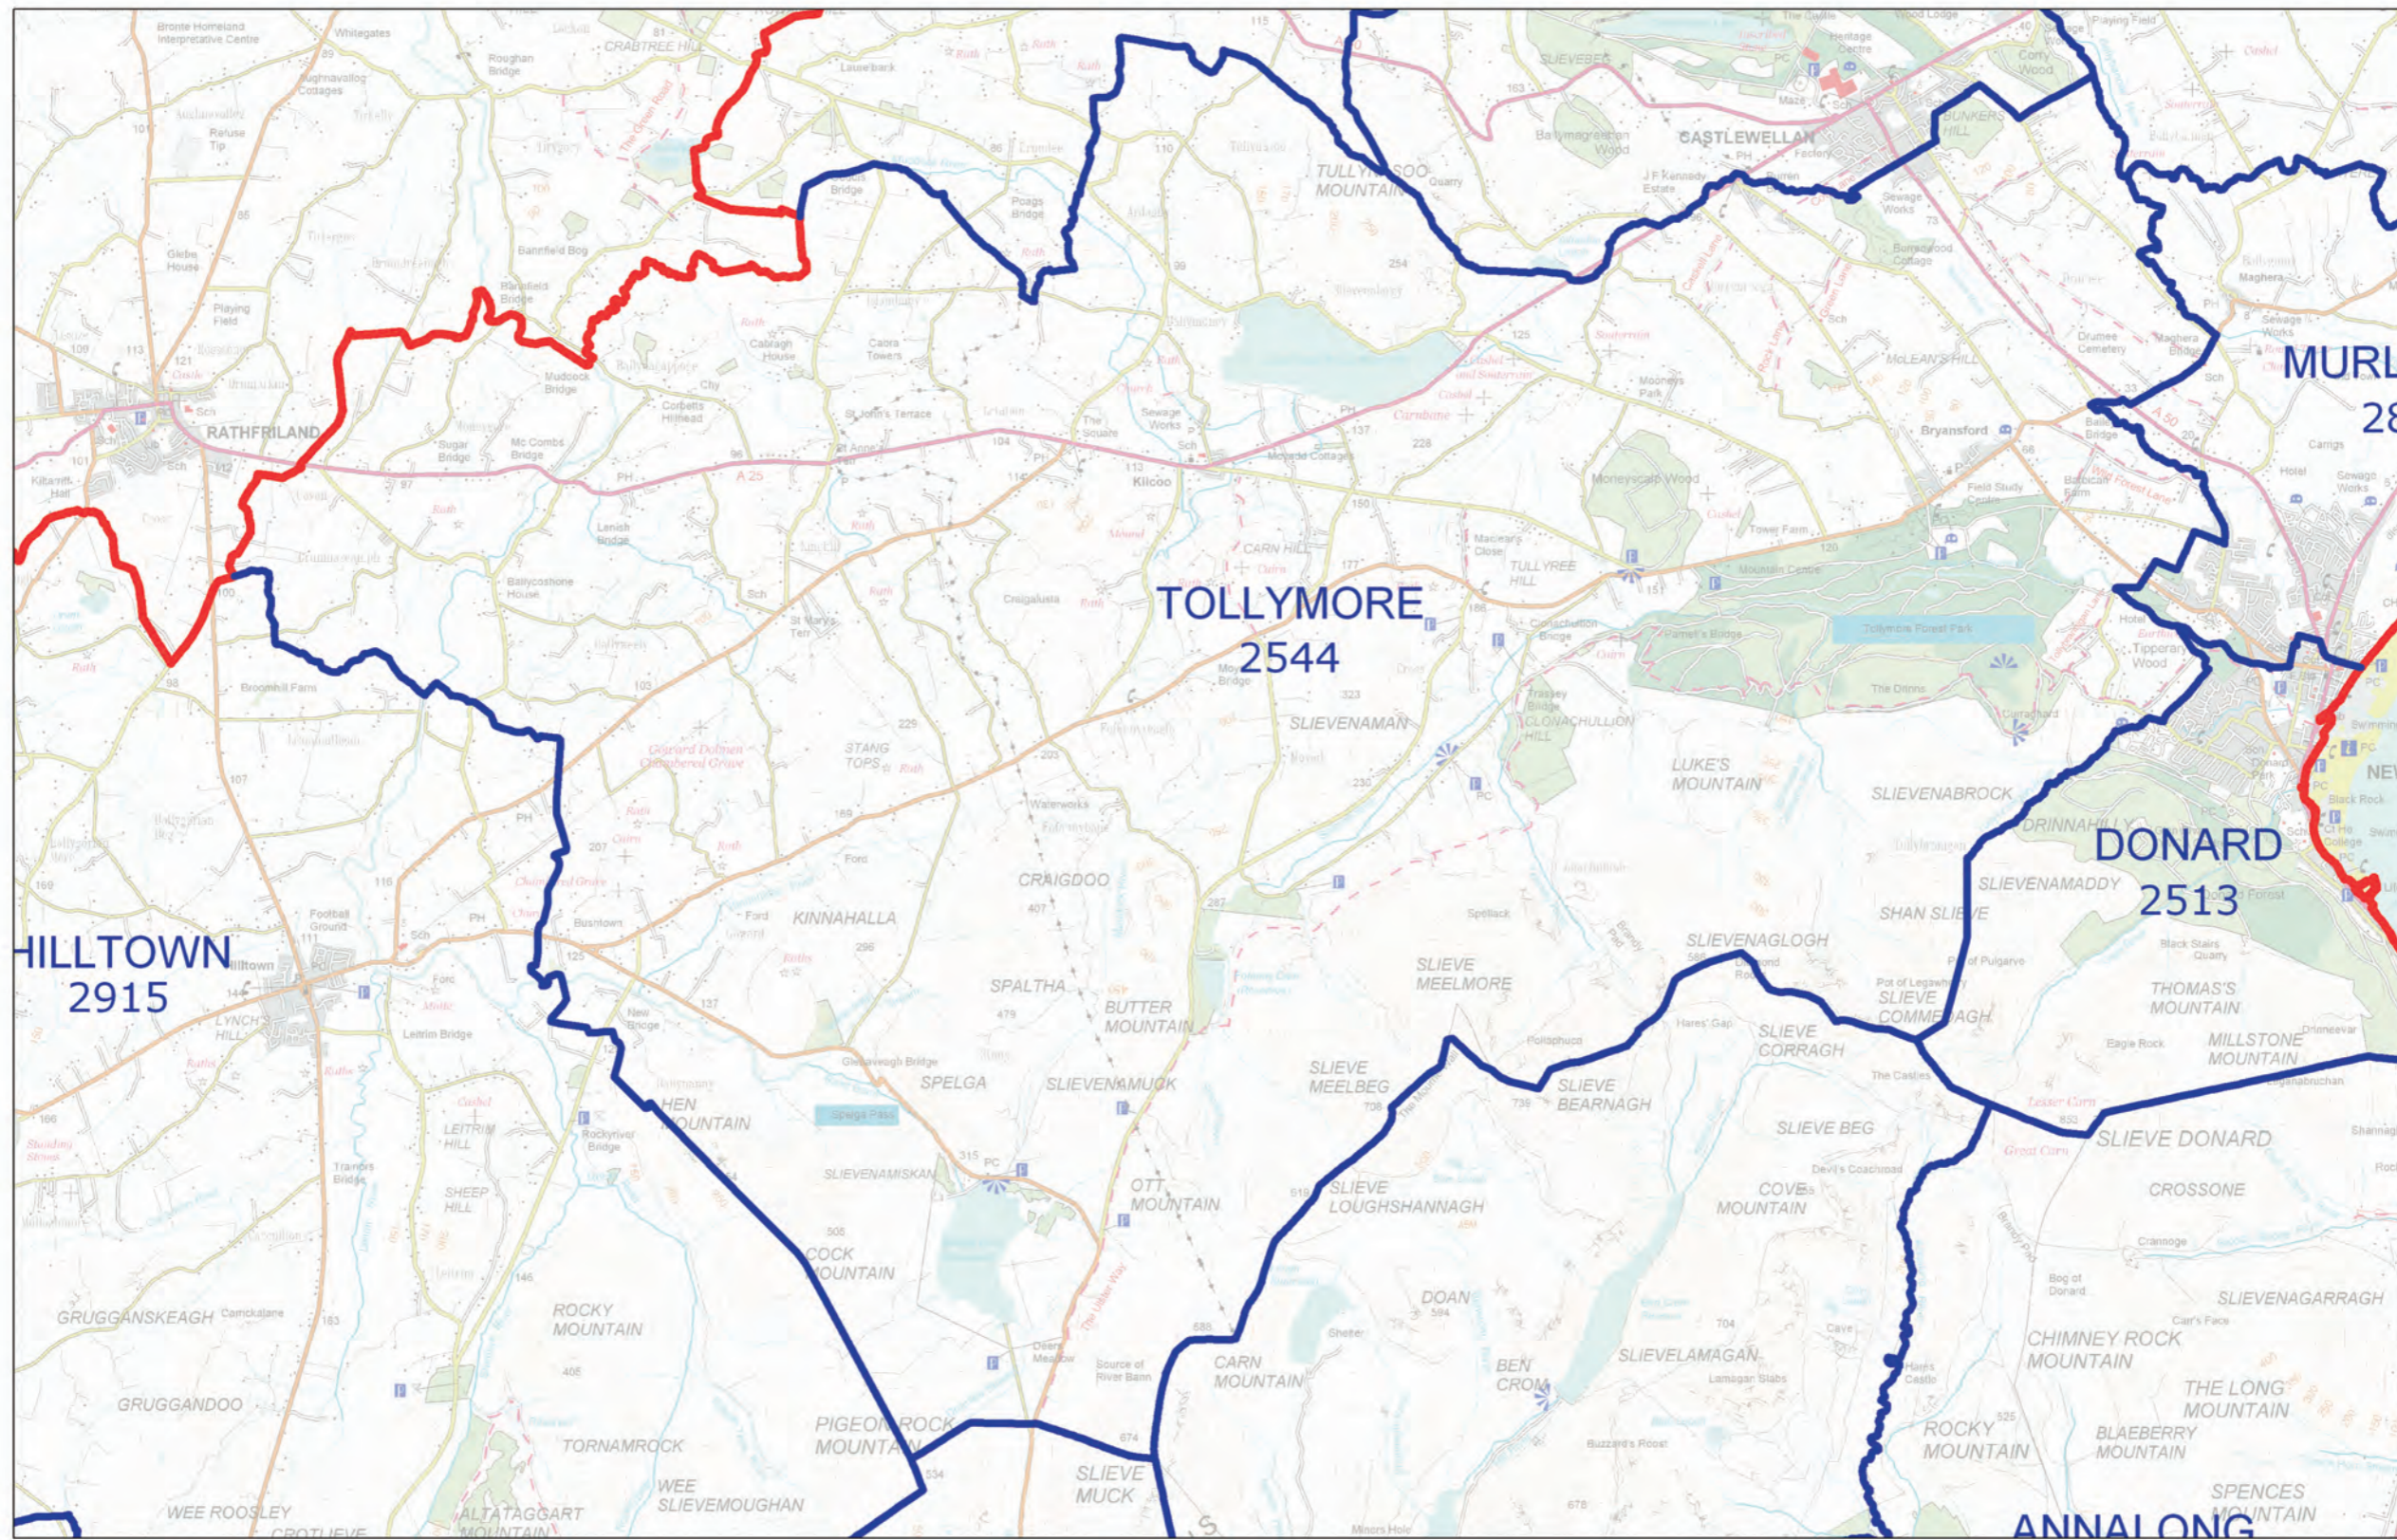

LOCAL GOVERNMENT BOUNDARIES COMMISSIONER FOR NORTHERN IRELAND

This map displays the proposed wards and their electorate totals within Newry City and Down District Council.

Web: <http://www.lgbc-ni.org>

E-mail: webmail@lgbc-ni.org

— LOCAL GOVERNMENT DISTRICT

— WARD

Due to the constraints of scale some ward names are not shown.

© Crown Copyright 2008