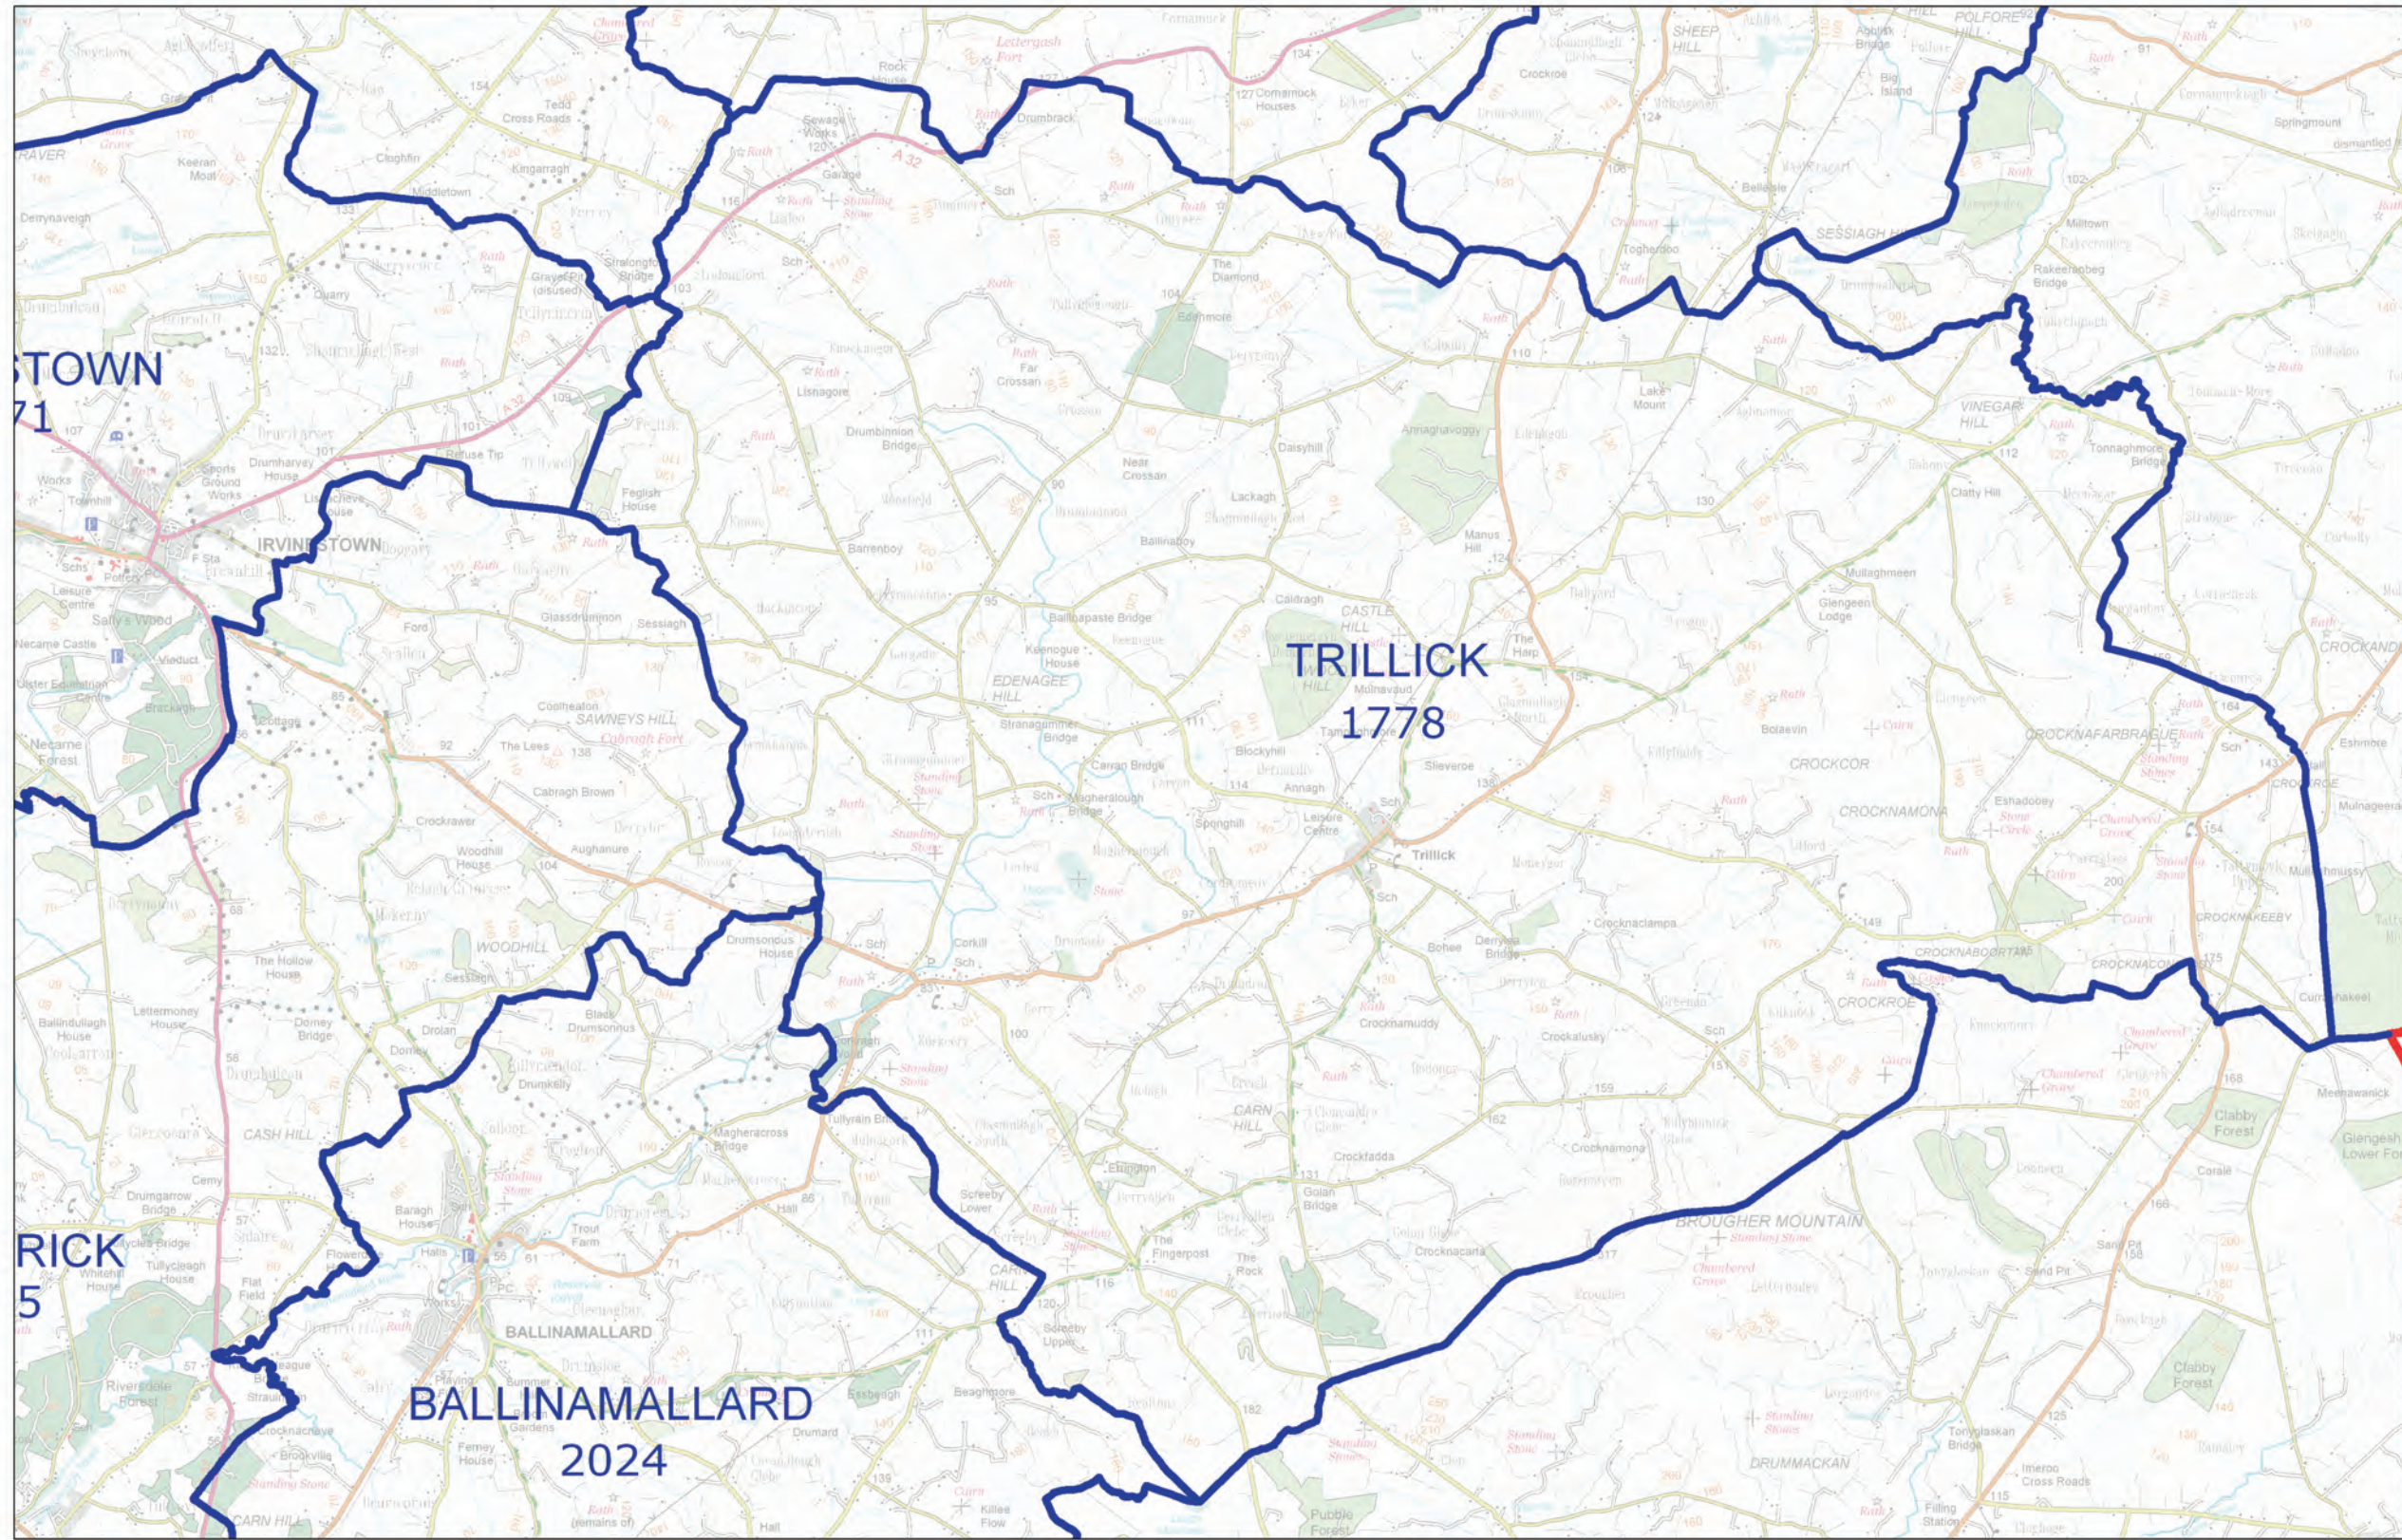

LOCAL GOVERNMENT BOUNDARIES COMMISSIONER FOR NORTHERN IRELAND

This map displays the proposed wards and their electorate totals within Fermanagh and Omagh District Council.

Web: <http://www.lgbc-ni.org>
E-mail: webmail@lgbc-ni.org

— LOCAL GOVERNMENT DISTRICT
— WARD

Due to the constraints of scale some ward names are not shown.

© Crown Copyright 2008